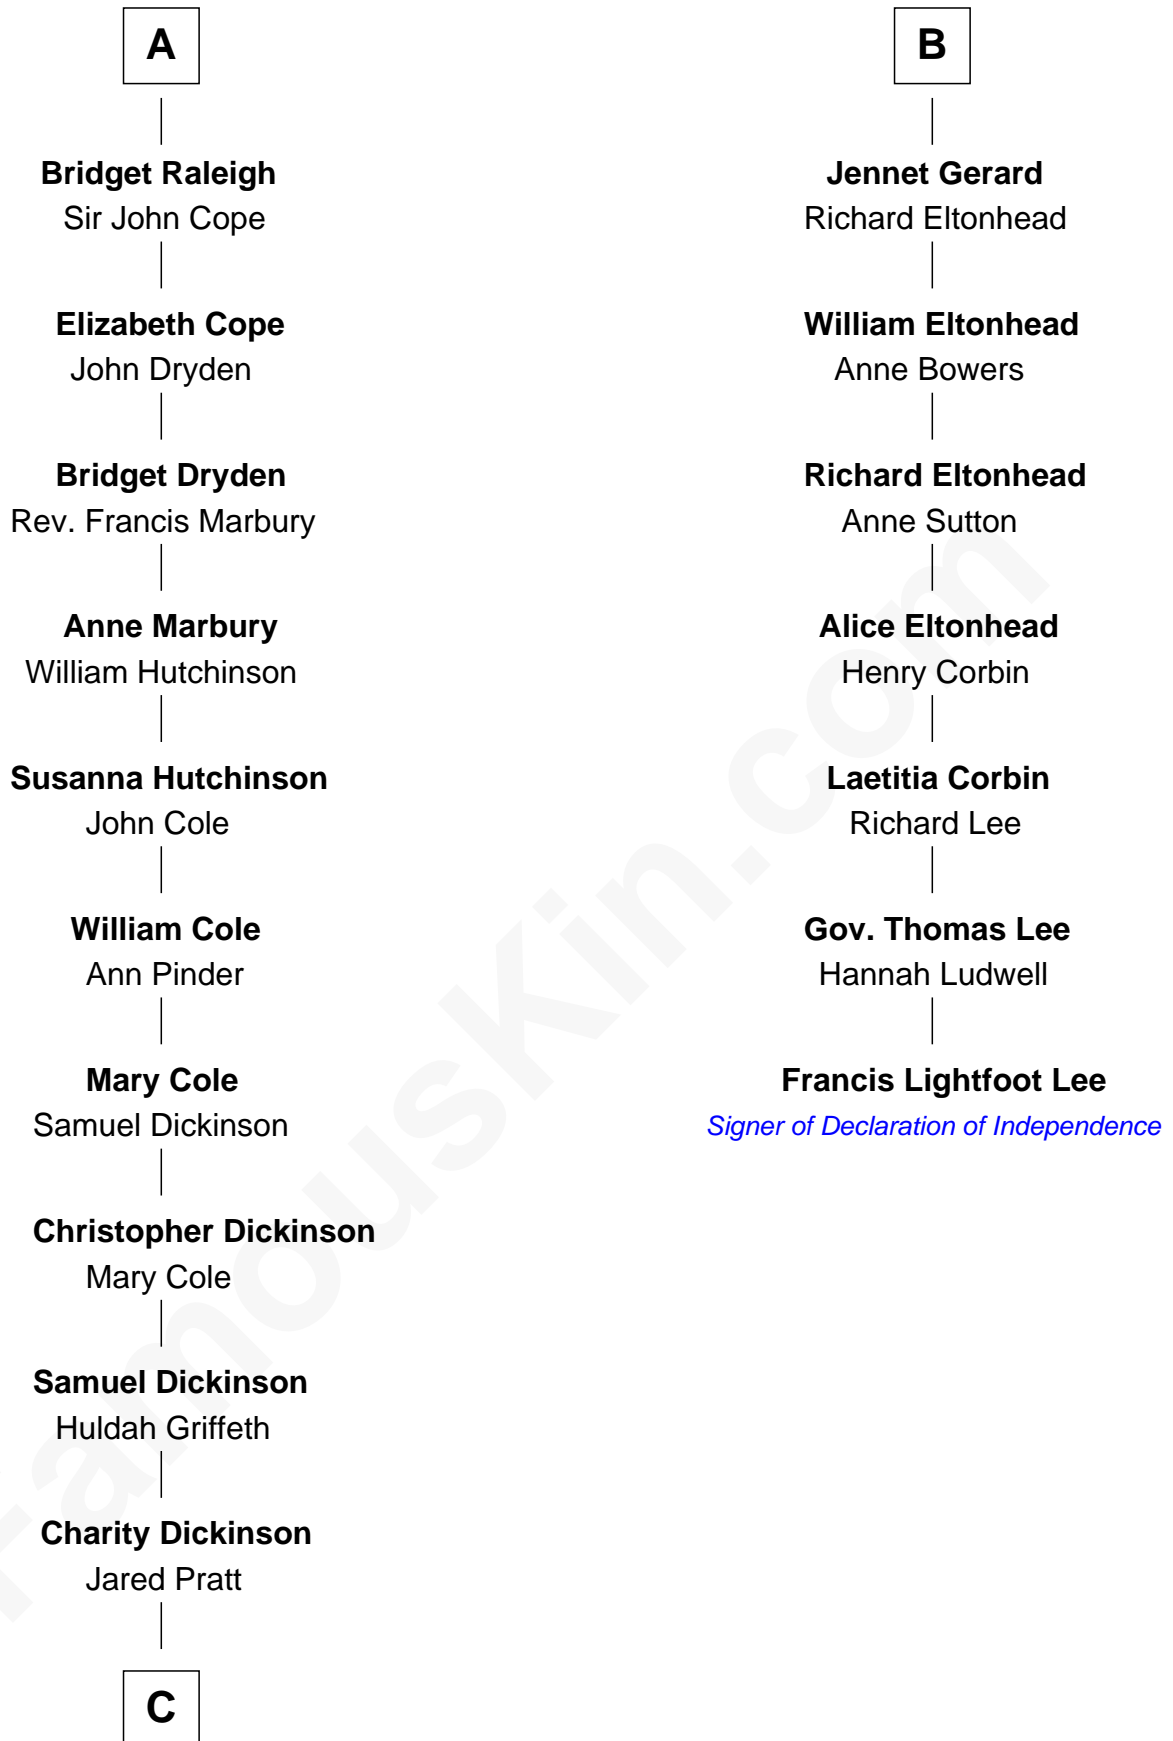

FamousKin.com

Relationship Chart of

George Romney

43rd Governor of Michigan

13th cousin 7 times removed of

Francis Lightfoot Lee

Signer of the Declaration of Independence

Edmund Fitzalan

Alice de Warenne

C

—
Parley Parker Pratt

Mary Woods

—
Helaman Pratt

Anna Johanna Dorothy Wilcken

—
Anna Amelia Pratt

Gaskell Samuel Romney

—
George Romney

43rd Governor of Michigan

FamousKin.com