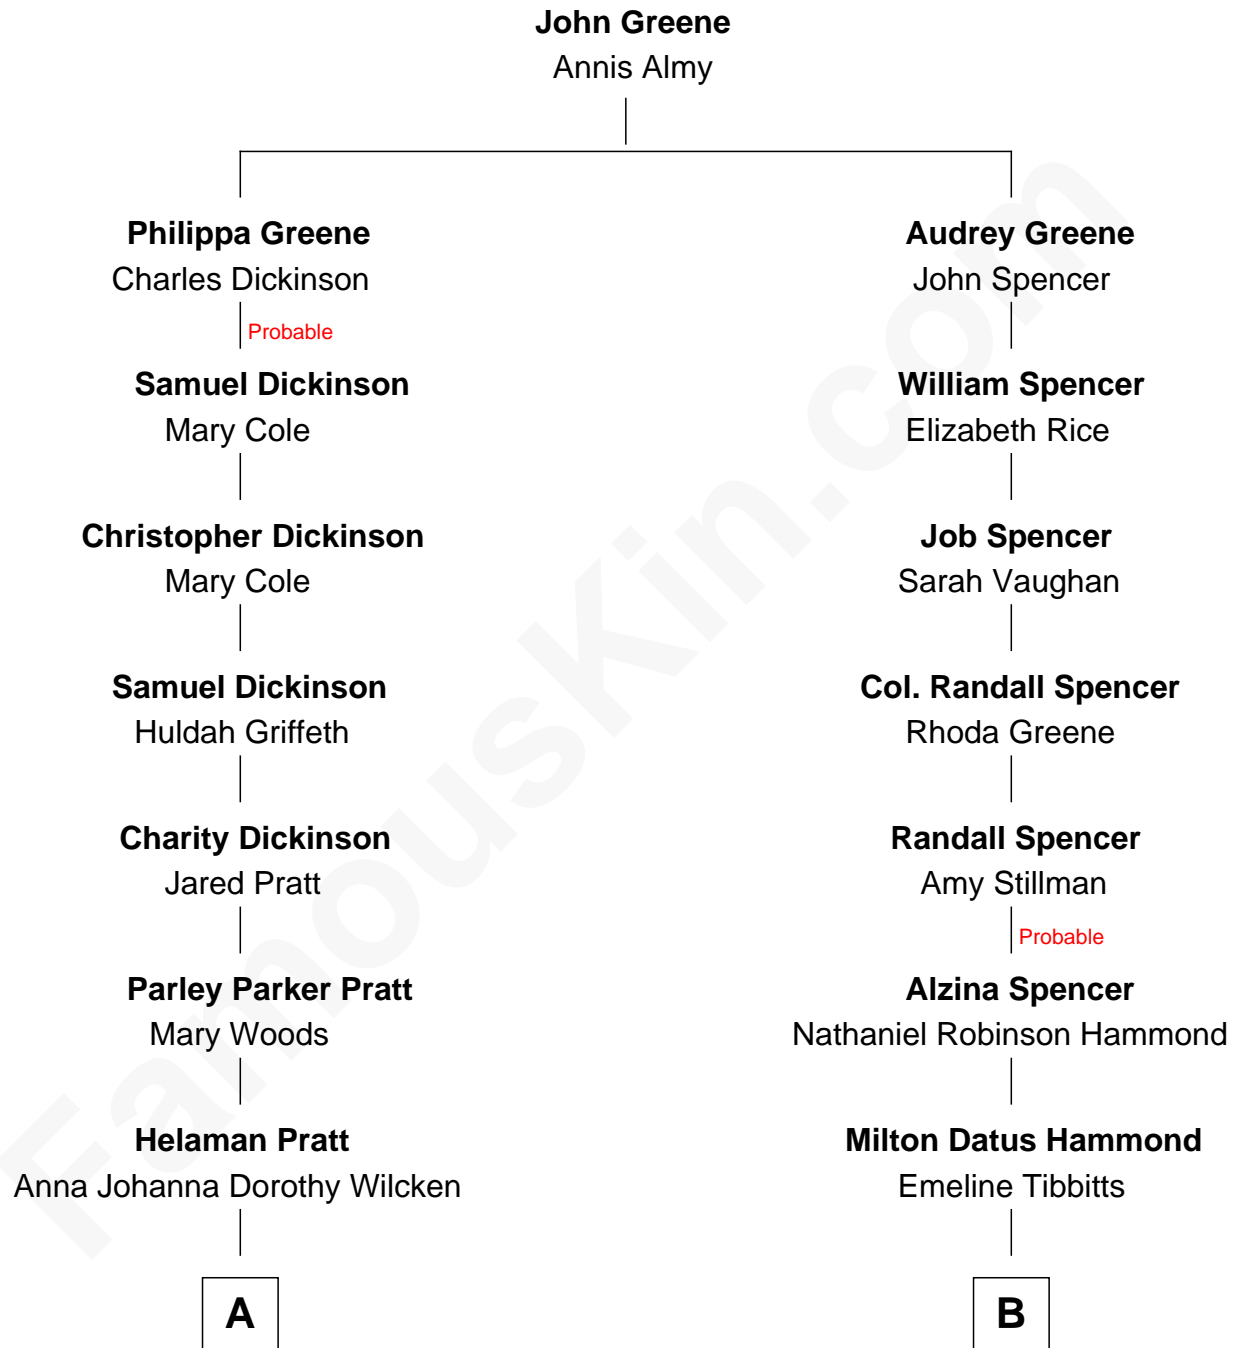

# FamousKin.com Relationship Chart of

**George Romney**

43rd Governor of Michigan

8th cousin 3 times removed of

**Amy Adams**

Movie Actress

**A**

**Anna Amelia Pratt**  
Gaskell Samuel Romney

**George Romney**  
*43rd Governor of Michigan*

**B**

**Levi Parley Hammond**  
Annie Elizabeth Baer

**Grant Levi Hammond**  
Rita Otterbeck

**Colleen Hammond**  
Joseph Hugh Hicken

**Kathryn Hicken**  
Richard Kent Adams

**Amy Adams**  
*Movie Actress*