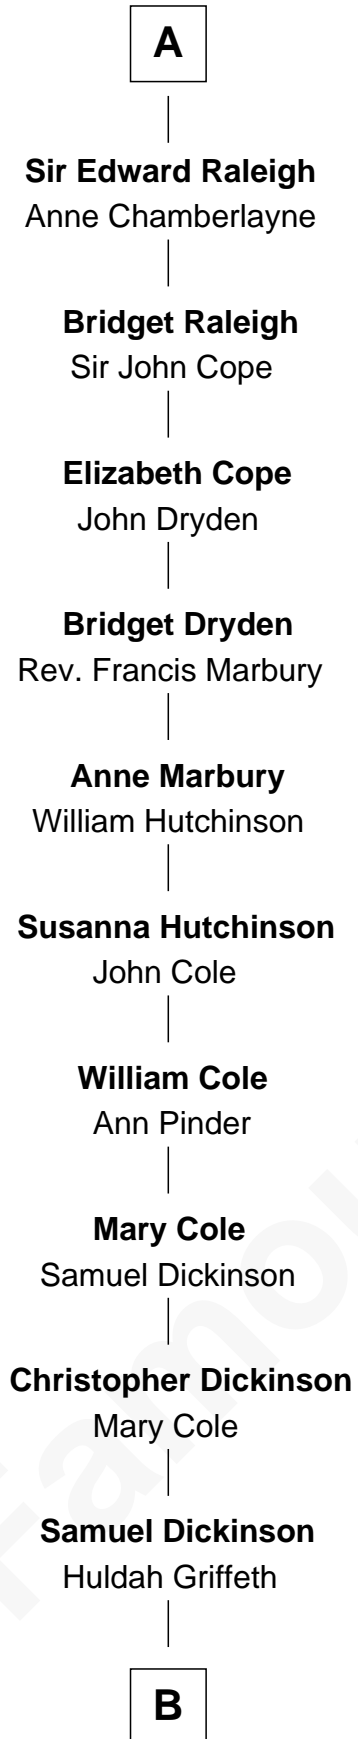

FamousKin.com

Relationship Chart of

George Romney

43rd Governor of Michigan

7th cousin 14 times removed of

Jane Seymour

3rd Wife of King Henry VIII

Sir Hugh I de Audley

Iseult de Mortimer

B

Charity Dickinson

Jared Pratt

Parley Parker Pratt

Mary Woods

Helaman Pratt

Anna Johanna Dorothy Wilcken

Anna Amelia Pratt

Gaskell Samuel Romney

George Romney

43rd Governor of Michigan