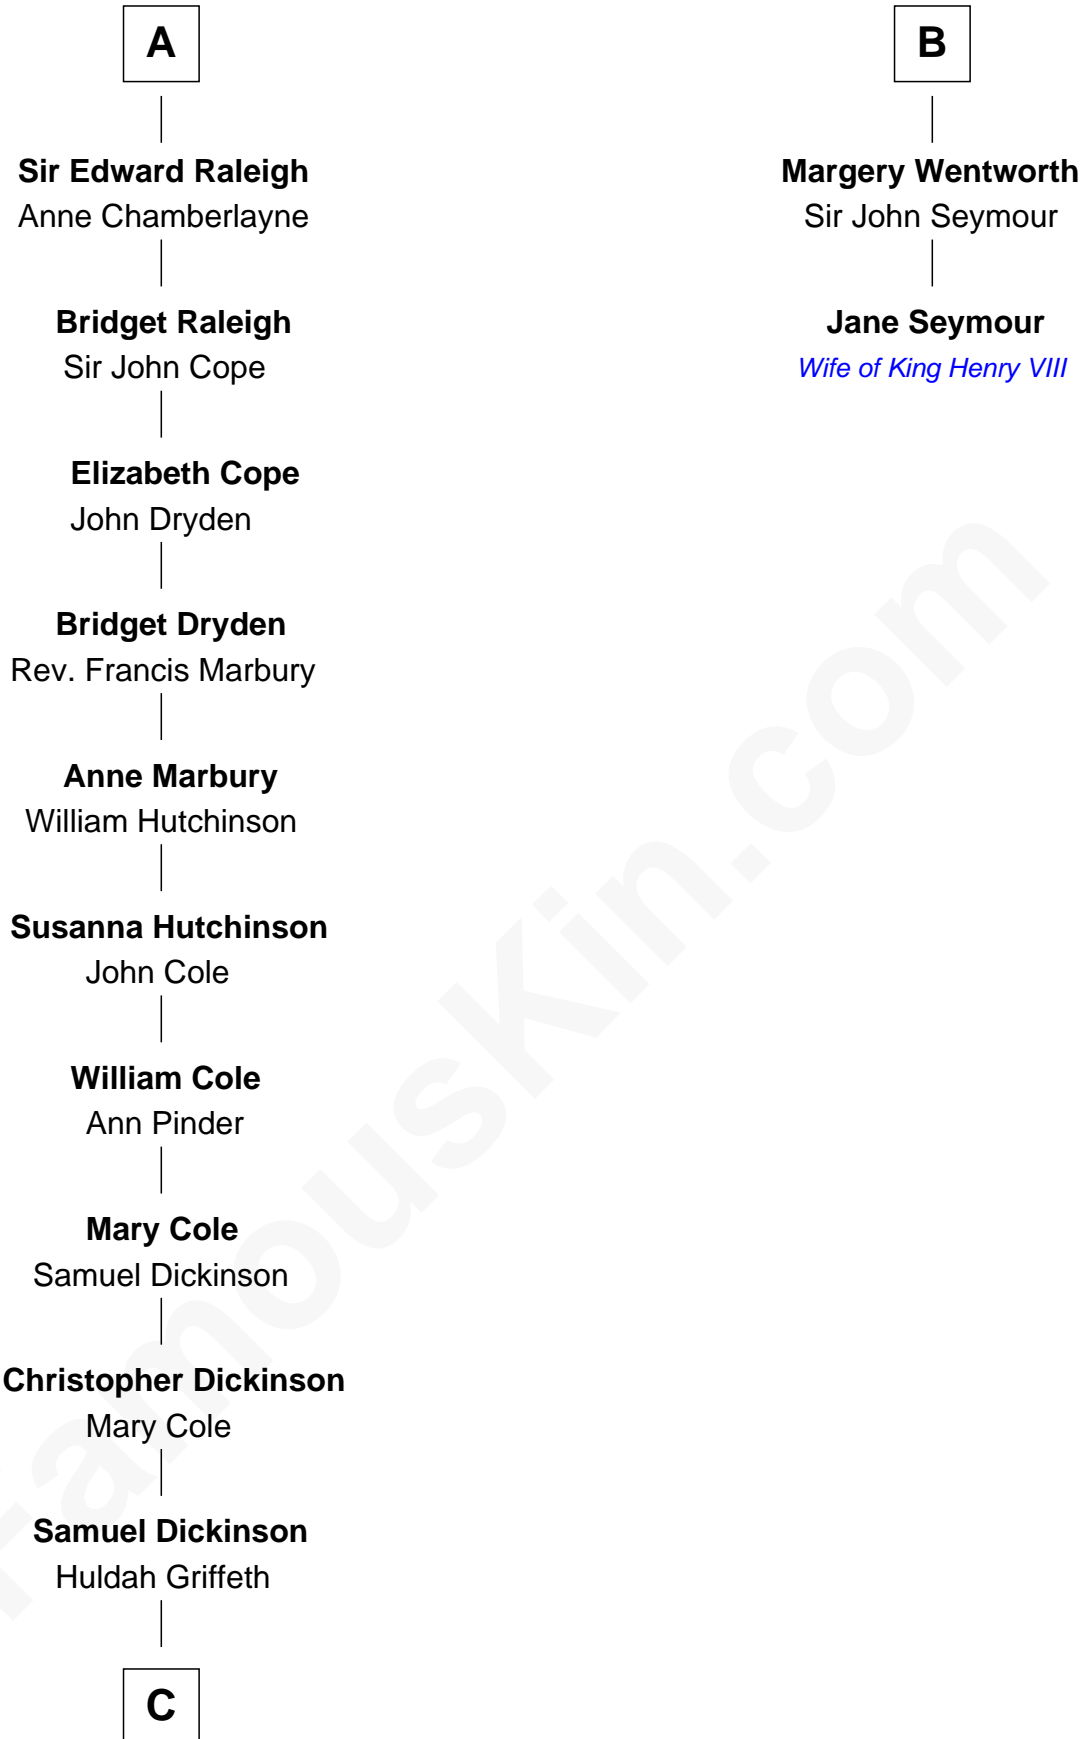

FamousKin.com Relationship Chart of

George Romney

43rd Governor of Michigan

8th cousin 13 times removed of

Jane Seymour

3rd Wife of King Henry VIII

Sir Hugh le Despencer
Isabella de Beauchamp

Hugh le Despencer
Eleanor de Clare

Sir Edward le Despencer
Anne de Ferrers

Edward Despencer
Elizabeth Burghersh

Margaret Despencer
Robert de Ferrers

Phillippa Ferrers
Sir Thomas Greene

Elizabeth Greene
William Raleigh

Sir Edward Raleigh
Margaret Verney

A

Sir Philip le Despencer
Margaret de Goushill

Sir Philip le Despencer
Joan de Cobham

Sir Philip le Despencer
Elizabeth - - - - -

Sir Philip le Despencer
Elizabeth de Tibetot

Margery Despencer
Sir Roger Wentworth

Sir Philip Wentworth
Mary Clifford

Sir Henry Wentworth
Anne Say

B

C

Charity Dickinson

Jared Pratt

Parley Parker Pratt

Mary Woods