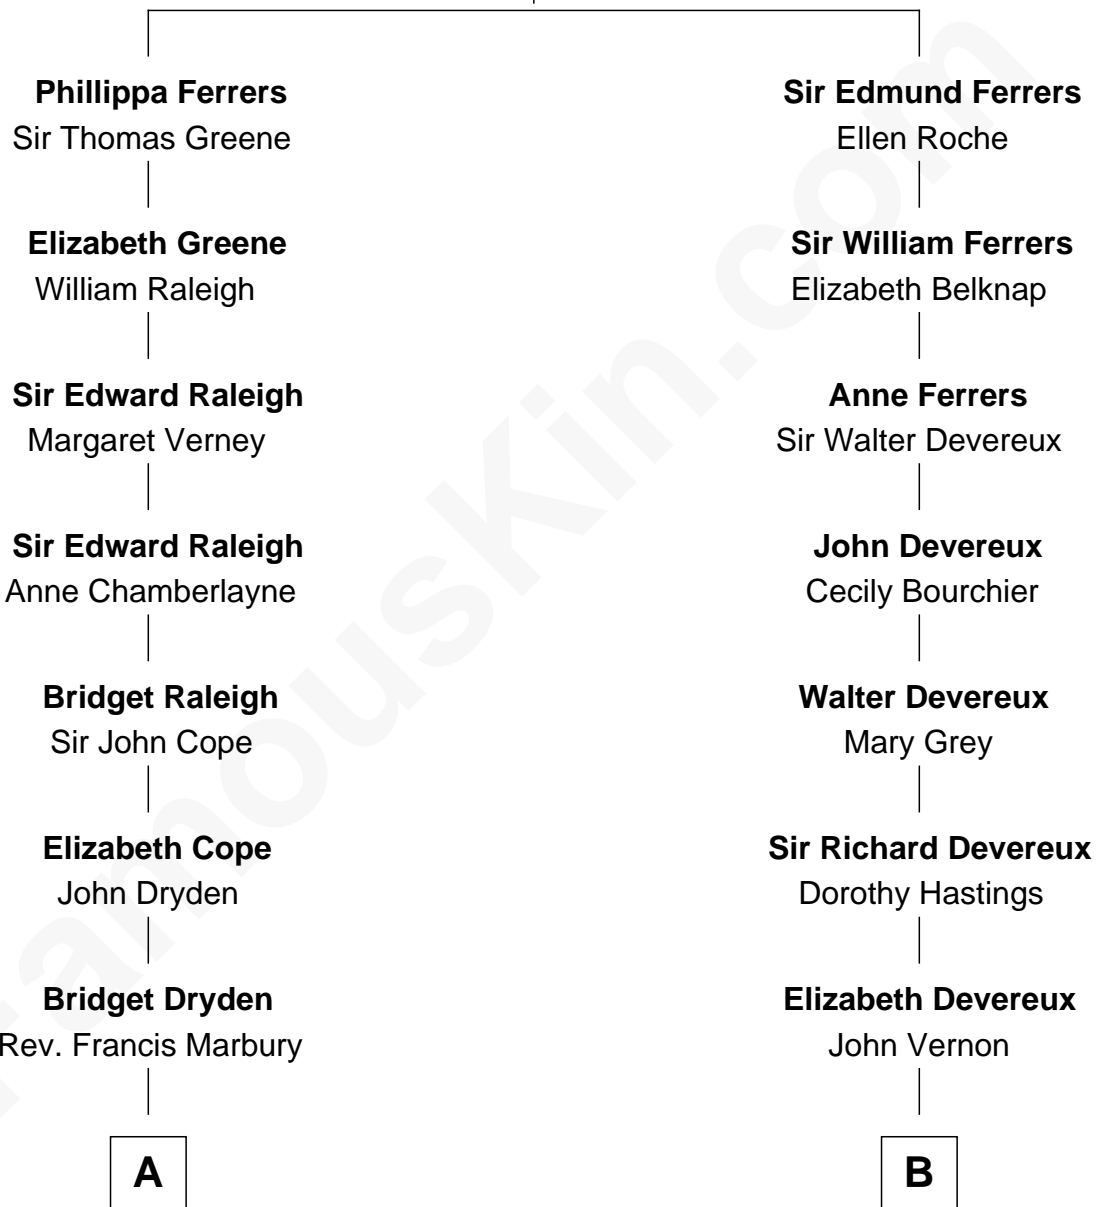

# FamousKin.com Relationship Chart of

**George Romney**

*43rd Governor of Michigan*

17th cousin 1 time removed of

**Queen Elizabeth II**

*Queen of the United Kingdom*

**Robert de Ferrers**  
Margaret Despencer

C

**Elizabeth Bowes-Lyon**  
George VI, King of the United Kingdom

**Queen Elizabeth II**  
*Queen of the United Kingdom*

FamousKin.com