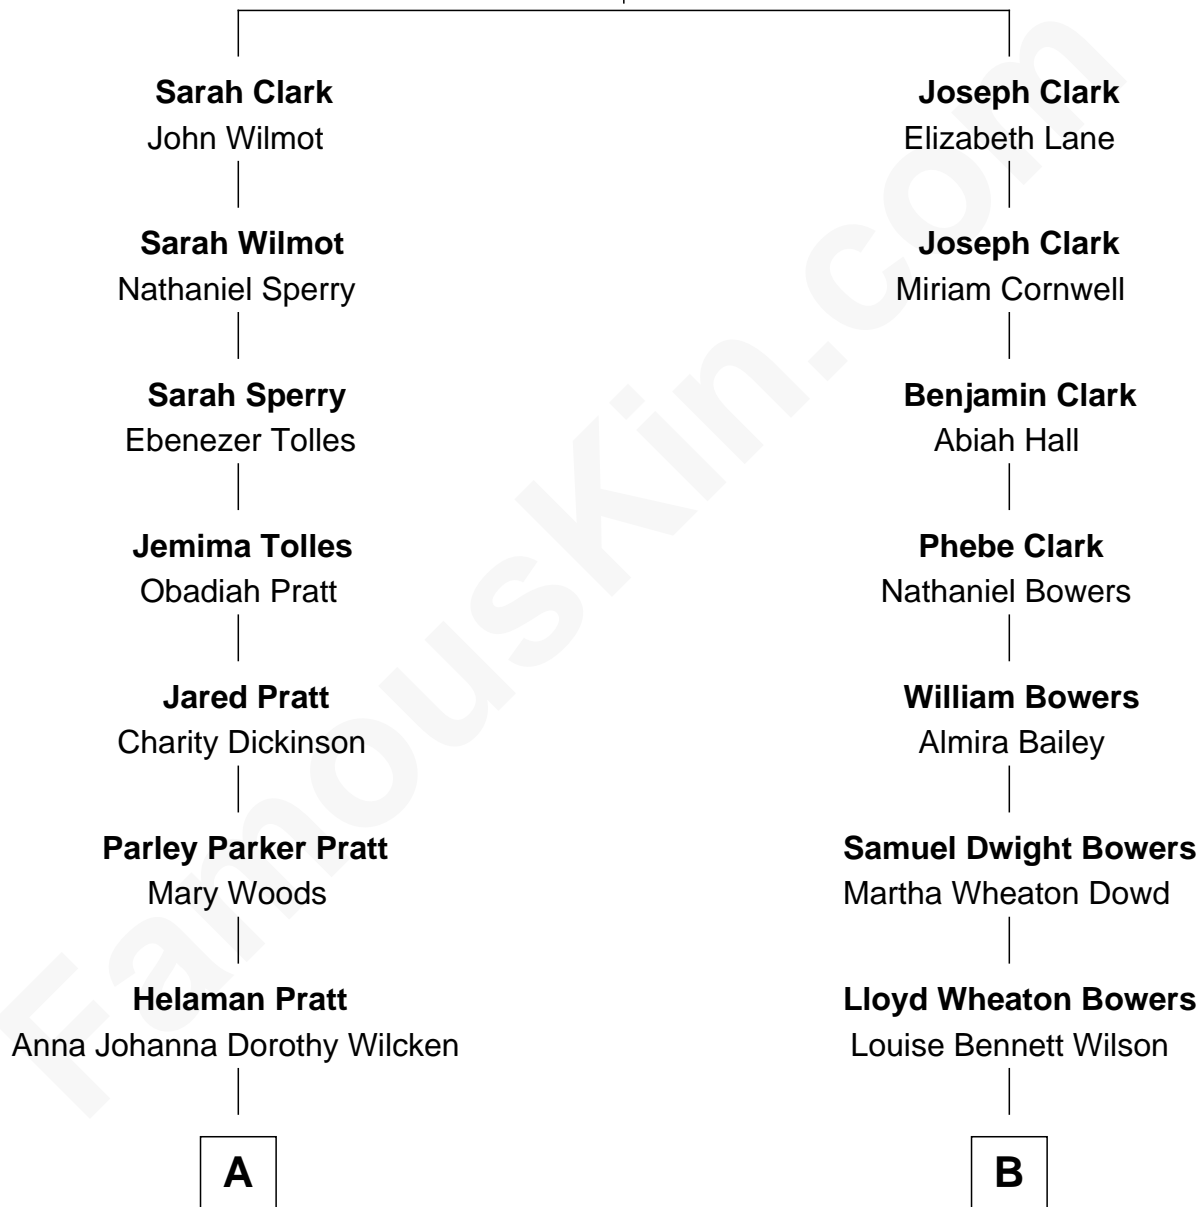

FamousKin.com Relationship Chart of

George Romney

43rd Governor of Michigan

8th cousin 1 time removed of

Bob Taft

67th Governor of Ohio

John Clark
Sarah Smith

A

Anna Amelia Pratt
Gaskell Samuel Romney

George Romney
43rd Governor of Michigan

B

Martha Wheaton Bowers
Robert Alphonso Taft

Robert Alphonso Taft
Blanca Duncan Noël

Bob Taft
67th Governor of Ohio

FamousKin.com