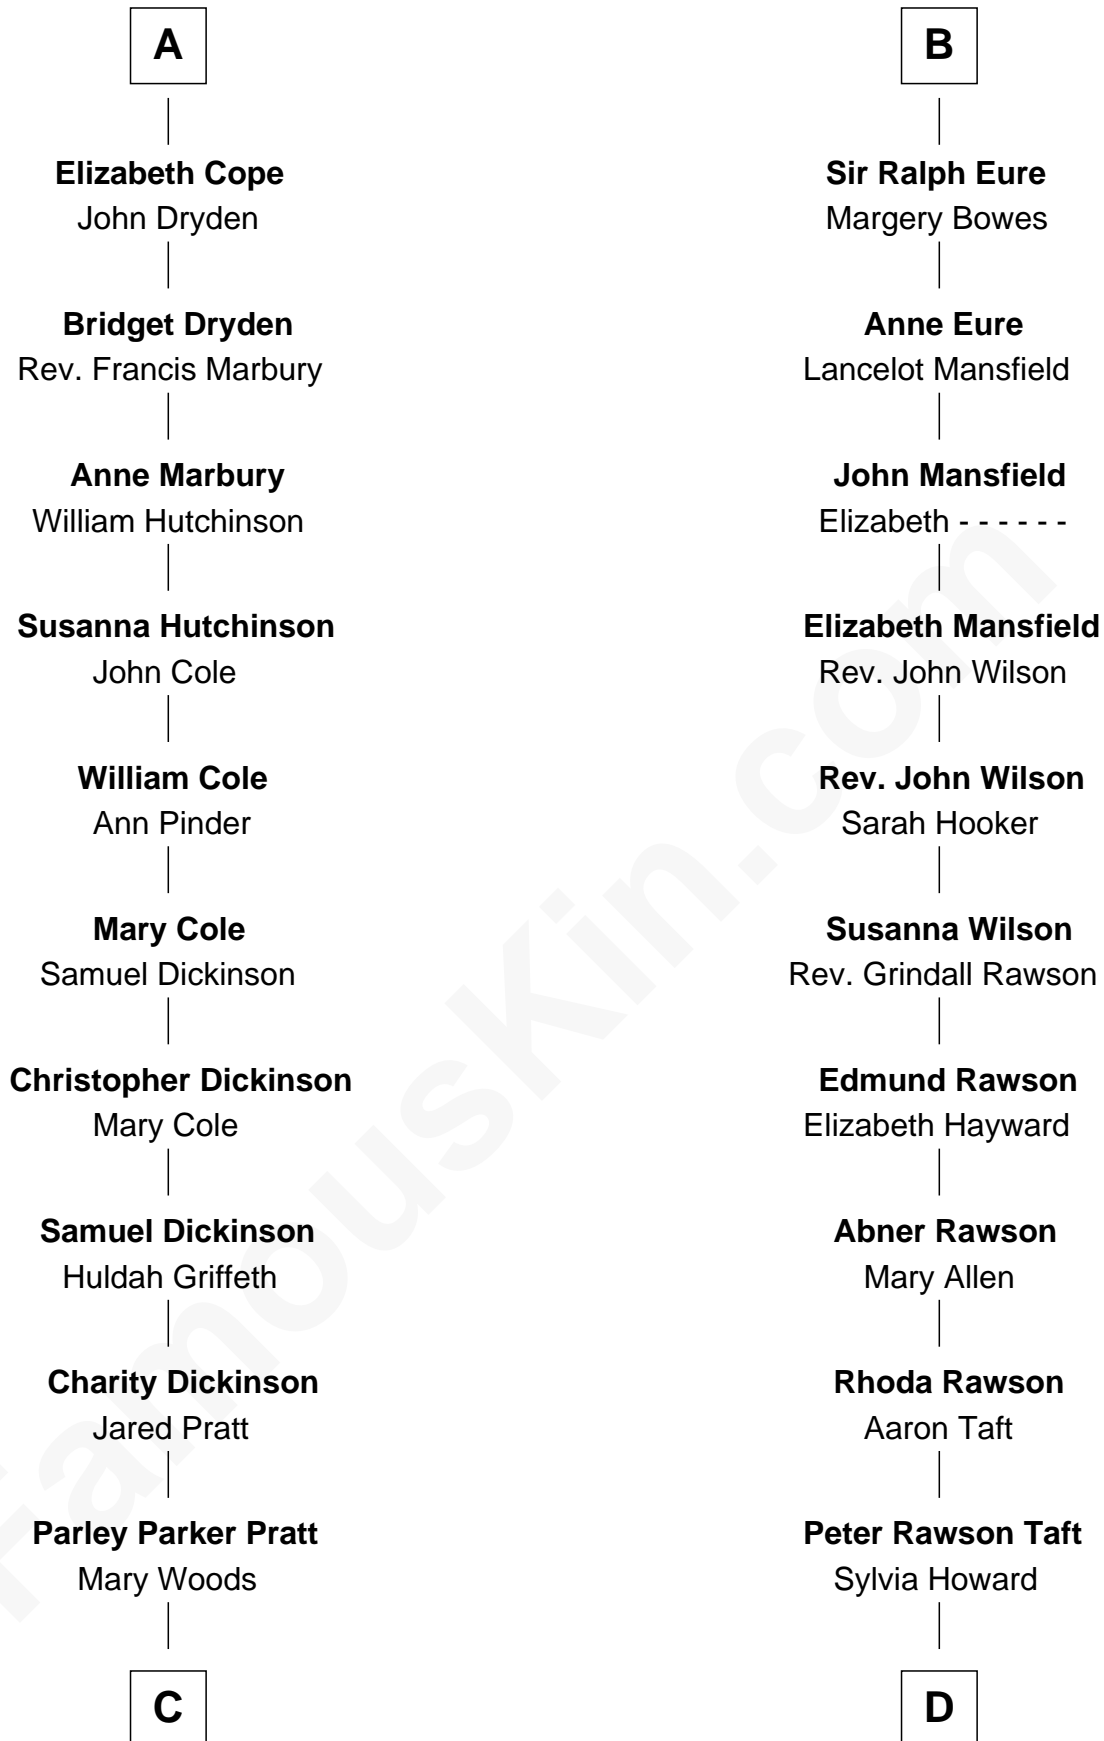

FamousKin.com Relationship Chart of

George Romney

43rd Governor of Michigan

19th cousin 2 times removed of

Bob Taft

67th Governor of Ohio

Margaret de Audley

Ralph de Stafford

Anne Gascoigne

Muriel Hastings

Sir Ralph Eure

Sir William Eure

Elizabeth Willoughby

B

C

Helaman Pratt
Anna Johanna Dorothy Wilcken

Anna Amelia Pratt
Gaskell Samuel Romney

George Romney
43rd Governor of Michigan

D

Alphonso Taft
Louisa Maria Torrey

William Howard Taft
Helen Louise Herron

Robert Alphonso Taft
Martha Wheaton Bowers

Robert Alphonso Taft
Blanca Duncan Noël