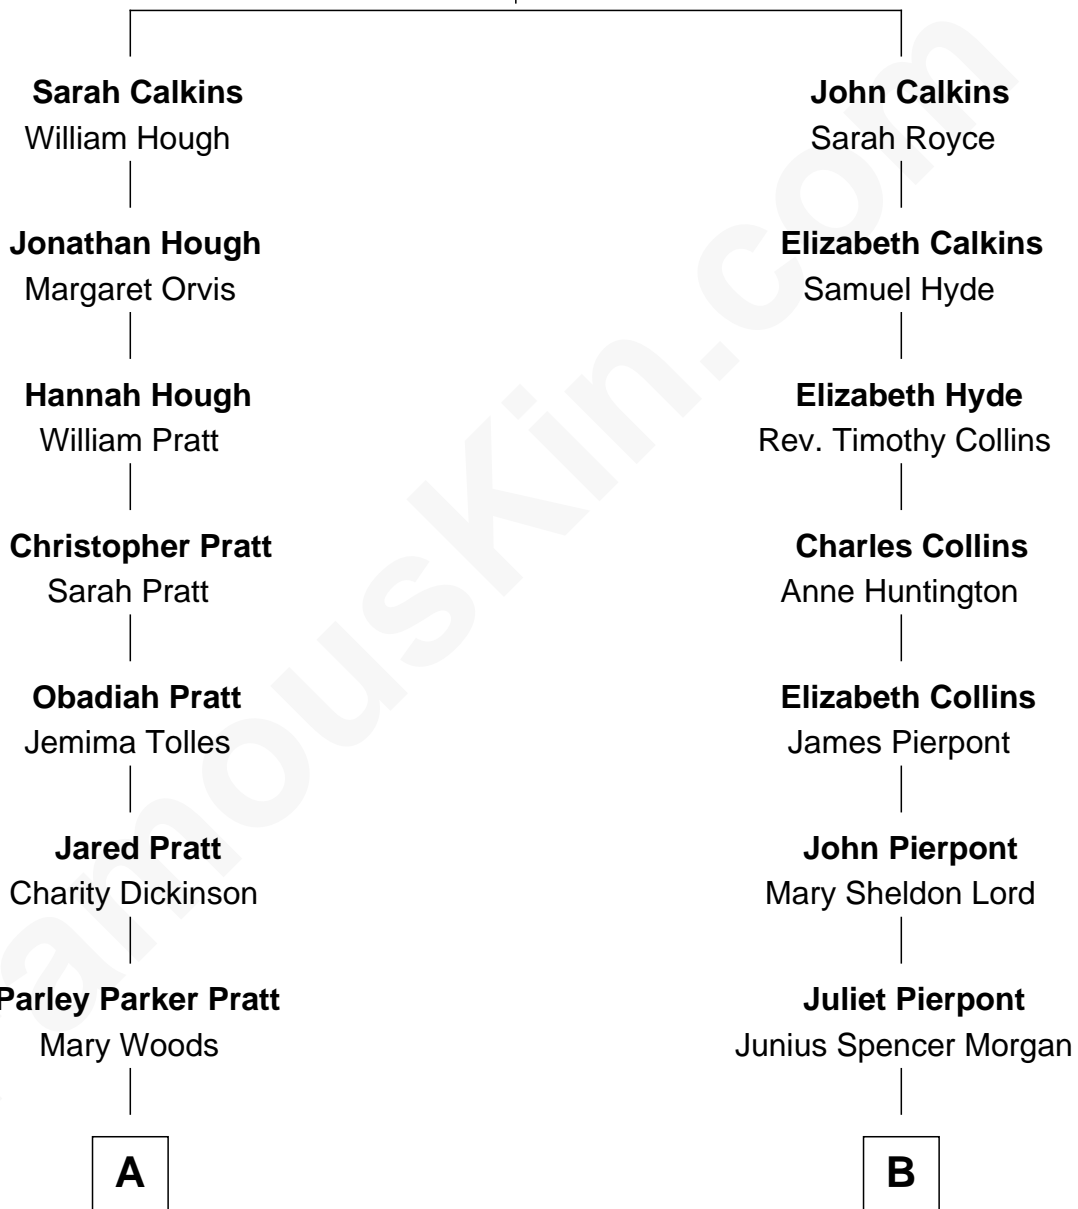

FamousKin.com Relationship Chart of

George Romney

43rd Governor of Michigan

9th cousin of

Henry Sturgis Morgan

Co-Founder of Morgan Stanley

Hugh Calkins

Anne - - - - -

A

Helaman Pratt
Anna Johanna Dorothy Wilcken

Anna Amelia Pratt
Gaskell Samuel Romney

George Romney
43rd Governor of Michigan

B

John Pierpont Morgan
Frances Louisa Tracy

John Pierpont Morgan
Jane Norton Grew