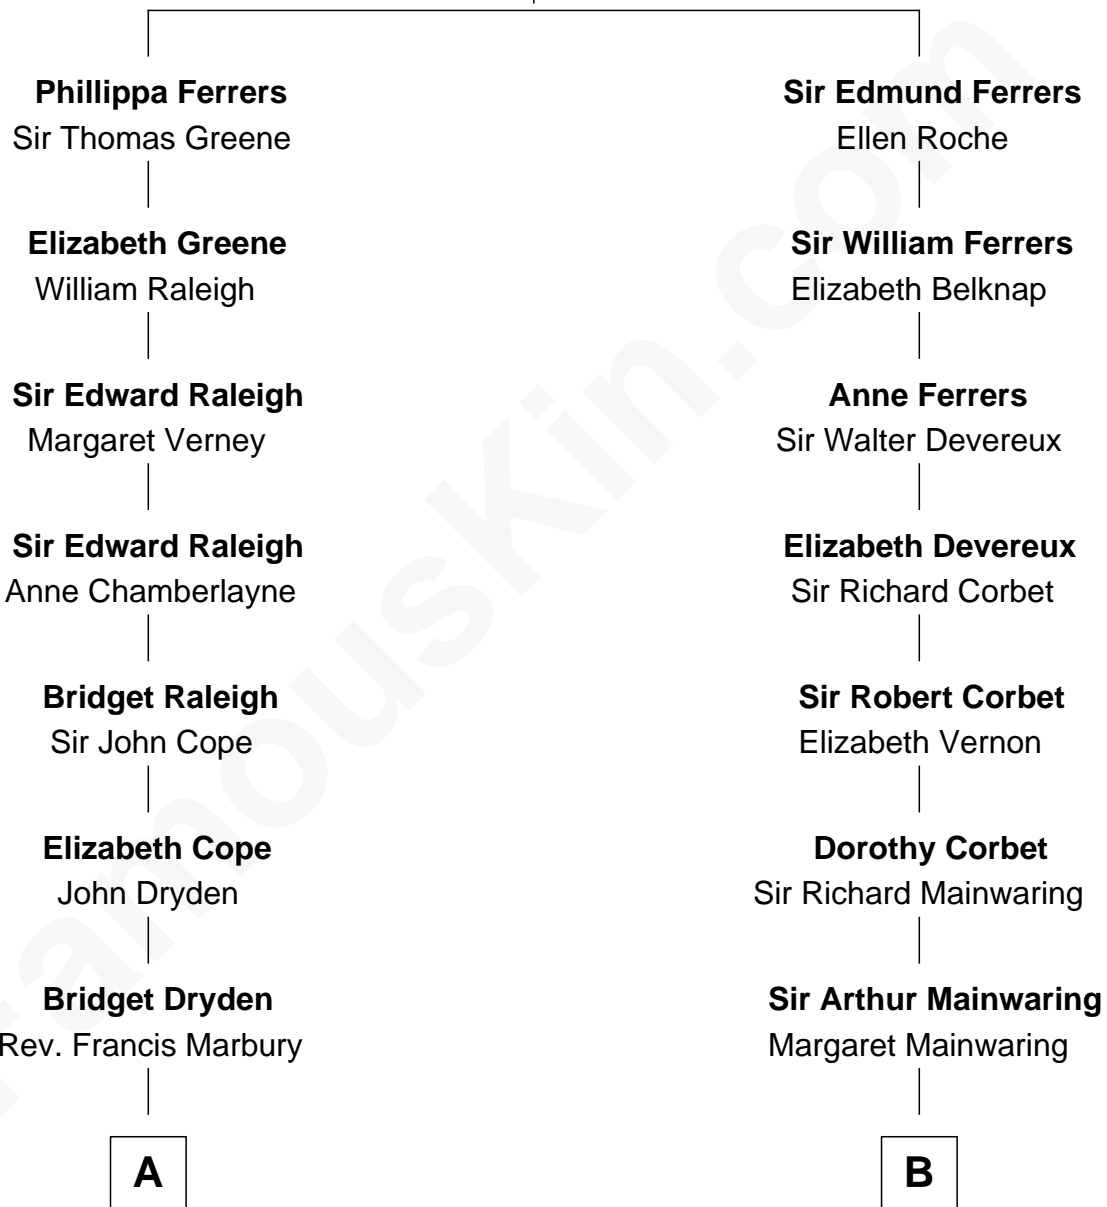

# FamousKin.com Relationship Chart of

**George Romney**

*43rd Governor of Michigan*

17th cousin 1 time removed of

**Henry Sturgis Morgan**

*Co-Founder of Morgan Stanley*

**Robert de Ferrers**  
Margaret Despencer

C

John Pierpont Morgan  
Jane Norton Grew

Henry Sturgis Morgan  
*Co-Founder of Morgan Stanley*

FamousKin.com