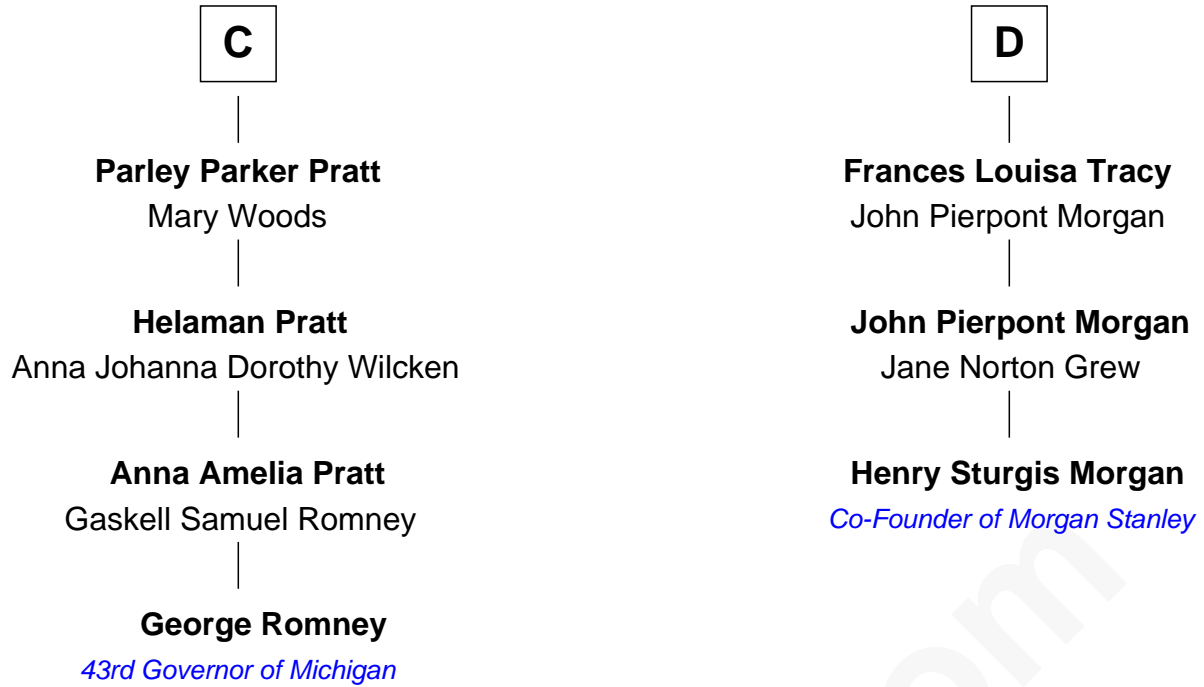

FamousKin.com Relationship Chart of

George Romney

43rd Governor of Michigan

19th cousin 1 time removed of

Henry Sturgis Morgan

Co-Founder of Morgan Stanley

Sir James le Boteler

Eleanor de Bohun

FamousKin.com