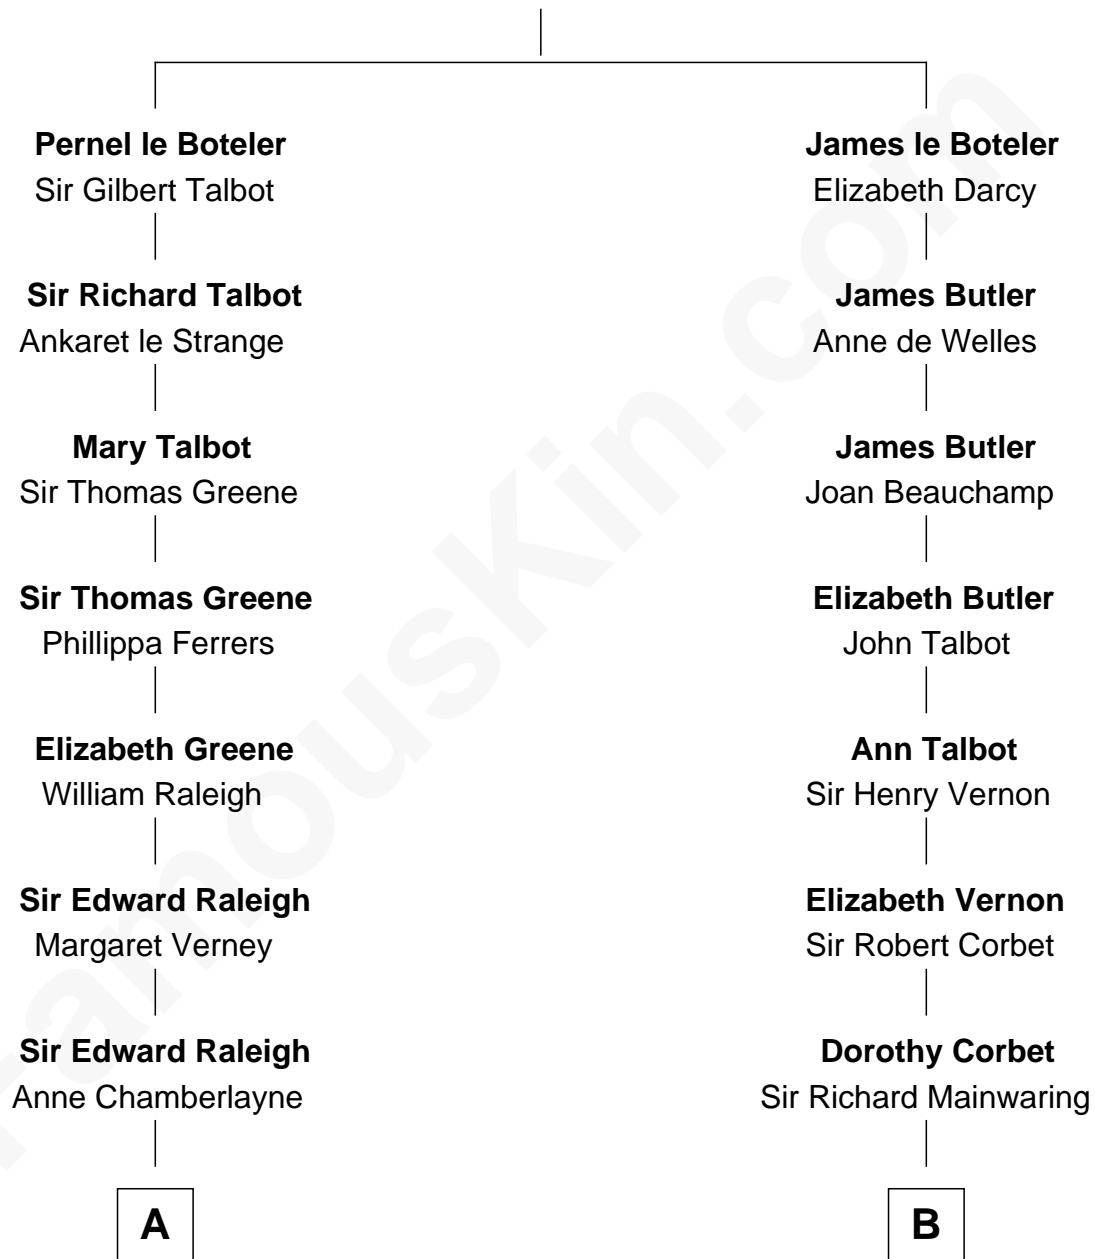

FamousKin.com Relationship Chart of

George Romney

43rd Governor of Michigan

19th cousin 1 time removed of

Henry Sturgis Morgan

Co-Founder of Morgan Stanley

Sir James le Boteler

Eleanor de Bohun

FamousKin.com