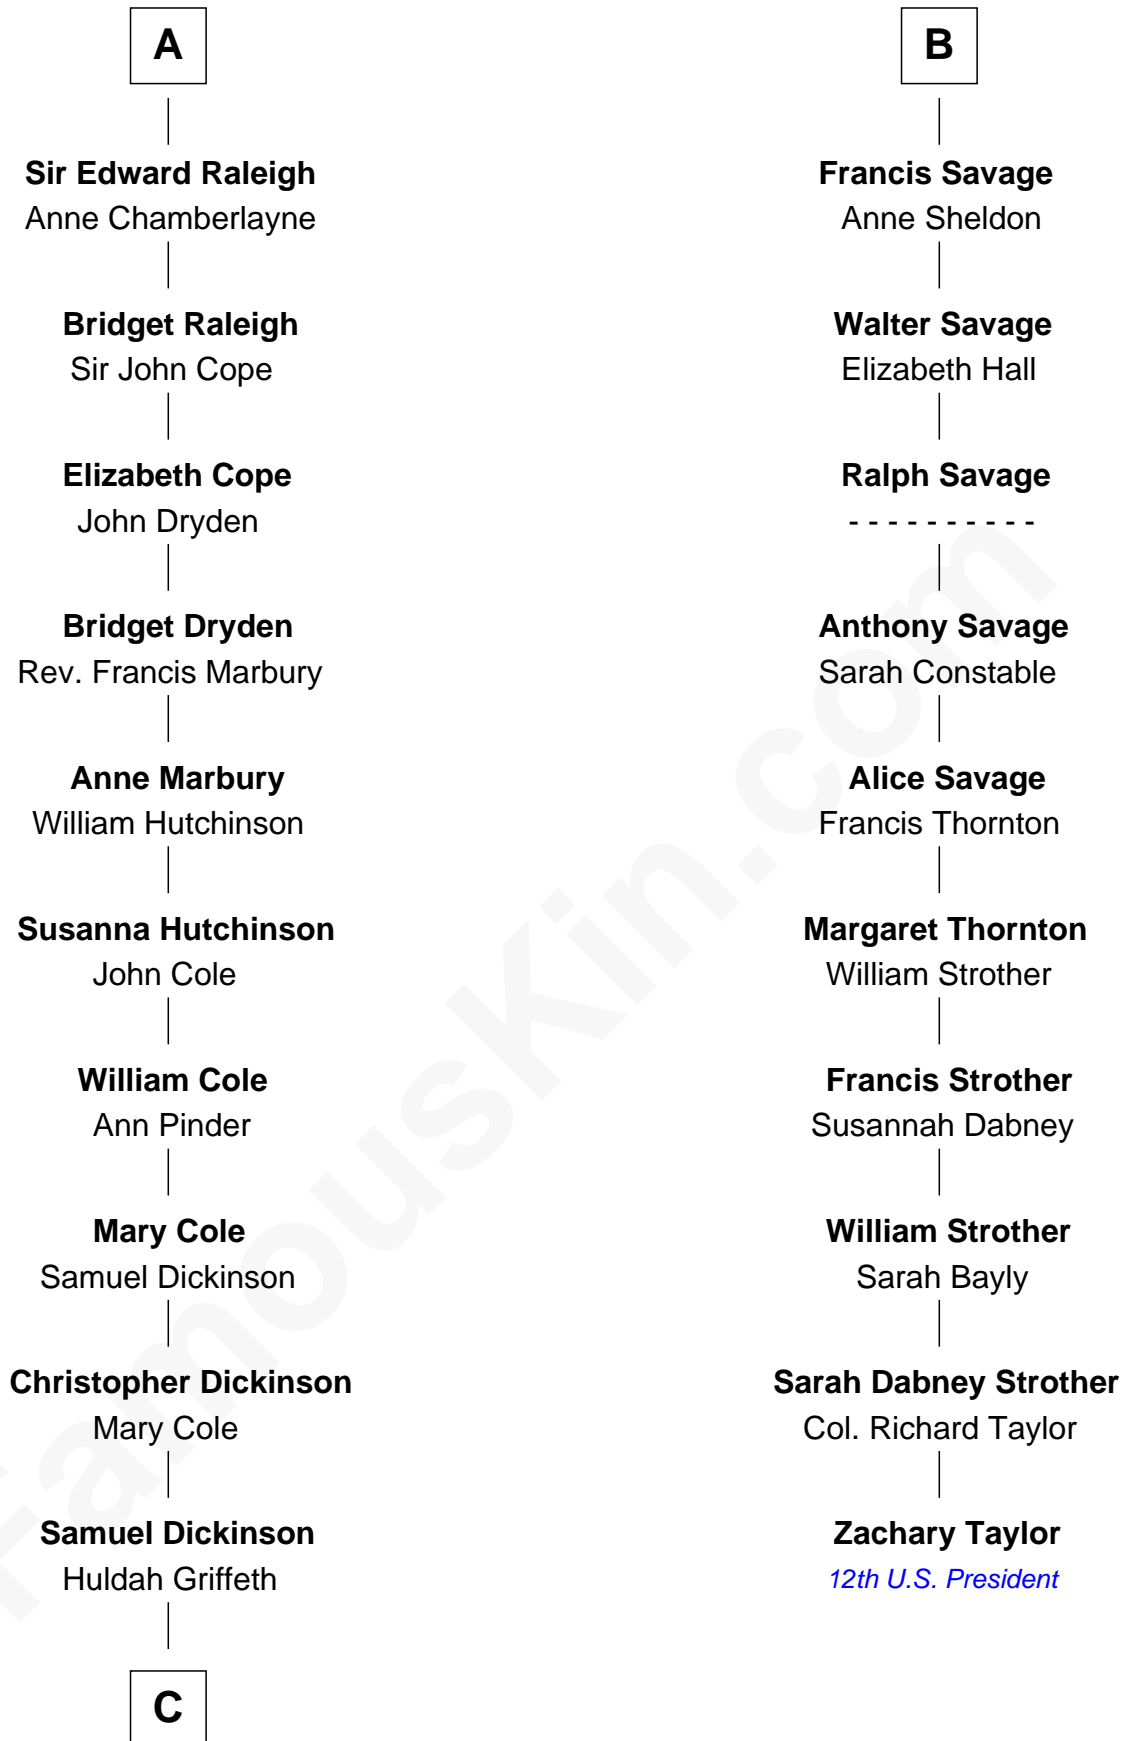

FamousKin.com Relationship Chart of

George Romney

43rd Governor of Michigan

16th cousin 5 times removed of

Zachary Taylor

12th U.S. President

Humphrey de Bohun

Elizabeth Plantagenet

Eleanor de Bohun

Sir James le Boteler

Pernel le Boteler

Sir Gilbert Talbot

Sir Richard Talbot

Ankaret le Strange

Mary Talbot

Sir Thomas Greene

Sir John Savage

Sir Christopher Savage

Anne Stanley

Sir Christopher Savage

Anne Lygon

B

C

Charity Dickinson

Jared Pratt

Parley Parker Pratt

Mary Woods

Helaman Pratt

Anna Johanna Dorothy Wilcken

Anna Amelia Pratt

Gaskell Samuel Romney

George Romney