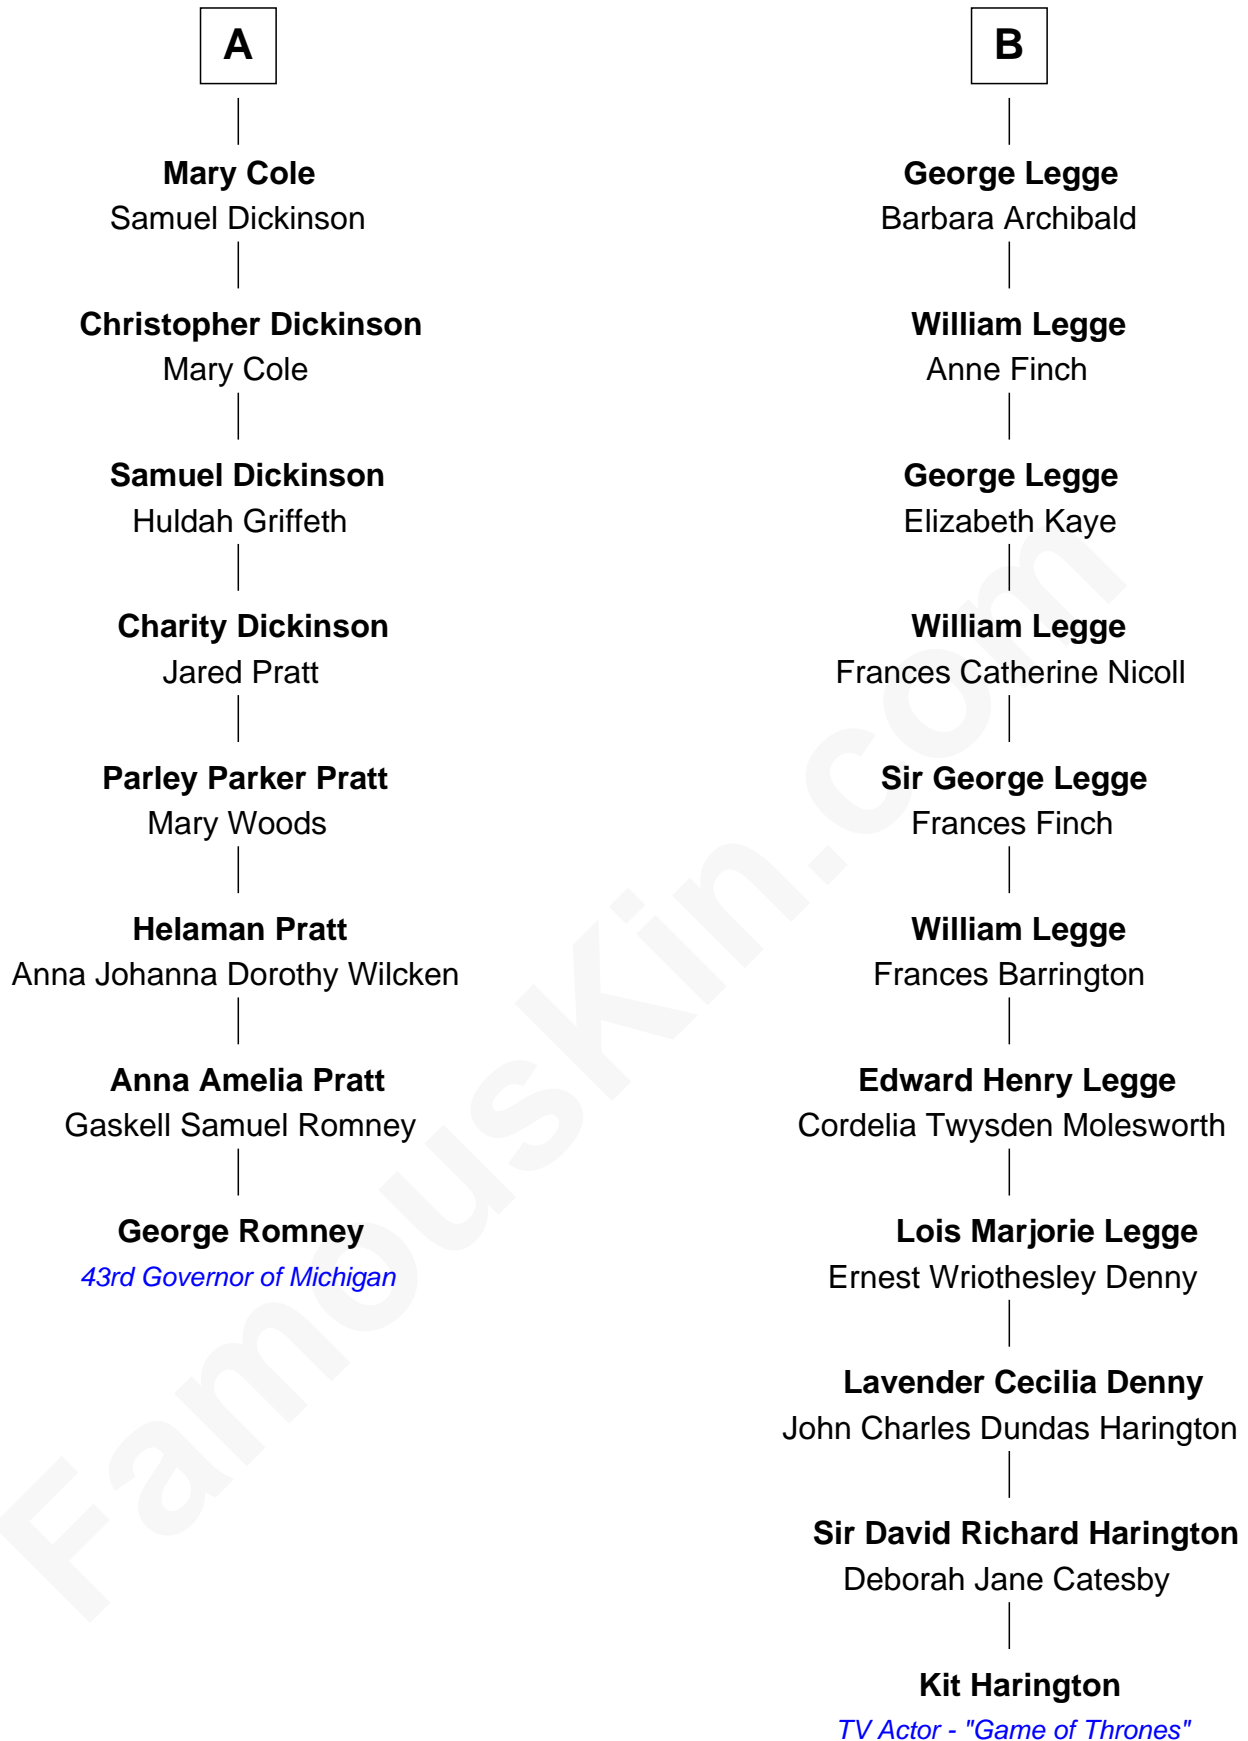

# FamousKin.com Relationship Chart of

**George Romney**

43rd Governor of Michigan

14th cousin 3 times removed of

**Kit Harington**

TV Actor - "Game of Thrones"

**Anne Marbury**  
William Hutchinson

**Susanna Hutchinson**  
John Cole

**William Cole**  
Ann Pinder

**Richard Blount**  
Dorothy Delaford

**Elizabeth Blount**  
Thomas Woodford

**Ursula Woodford**  
Walter Lyte

**Elizabeth Lyte**  
Robert Washington

**Lawrence Washington**  
Margaret Butler

**Sir William Washington**  
Anne Villiers

**Elizabeth Washington**  
Col. William Legge

**A**

**B**

Kit Harington photo by [Gage Skidmore](#) [\(CC BY-SA 2.0\)](#)