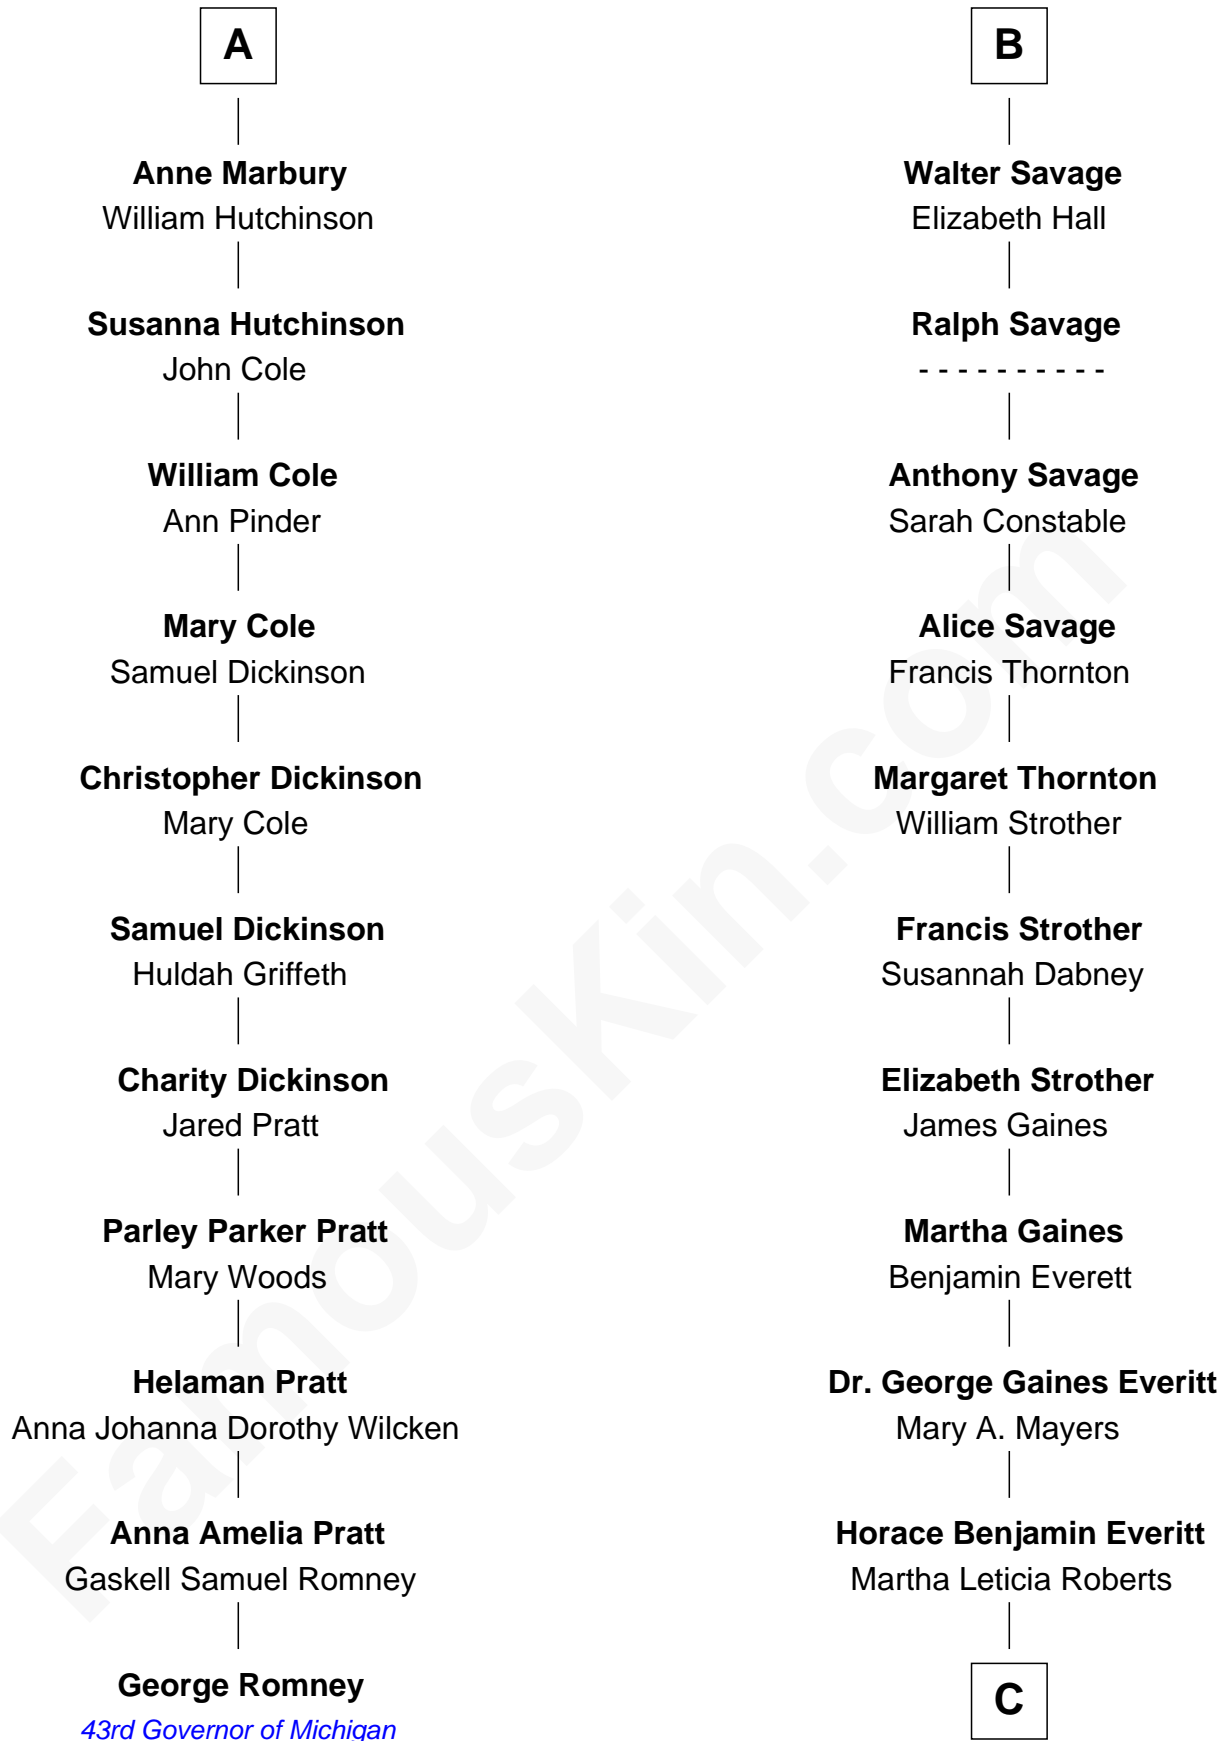

FamousKin.com Relationship Chart of

George Romney

43rd Governor of Michigan

17th cousin 2 times removed of

William H. Macy

TV and Movie Actor

Robert de Ferrers
Margaret Despencer

C

—
Mary Lois Everitt
Clement Overstreet

—
Lois Elizabeth Overstreet
William Hall Macy

—
William H. Macy
TV and Movie Actor

FamousKin.com