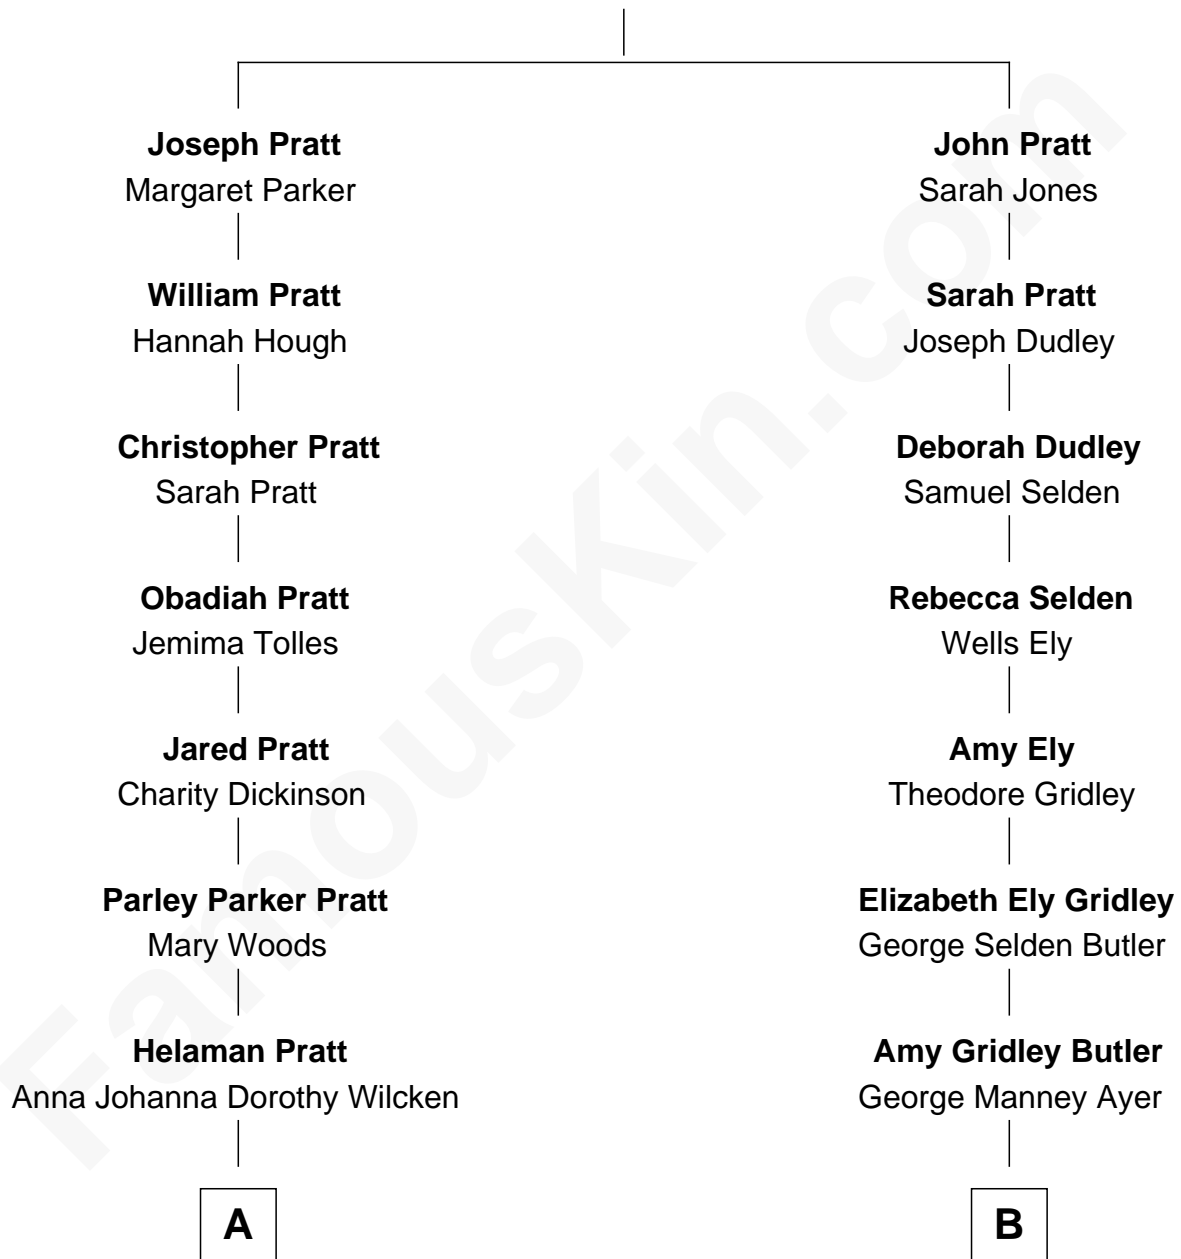

FamousKin.com Relationship Chart of

George Romney

43rd Governor of Michigan

8th cousin 1 time removed of

Gerald Ford

38th U.S. President

William Pratt
Elizabeth Clark

A

Anna Amelia Pratt
Gaskell Samuel Romney

George Romney
43rd Governor of Michigan

B

Adele Augusta Ayer
Levi Addison Gardner

Dorothy Ayer Gardner
Leslie Lynch King

Gerald Ford
38th U.S. President

FamousKin.com