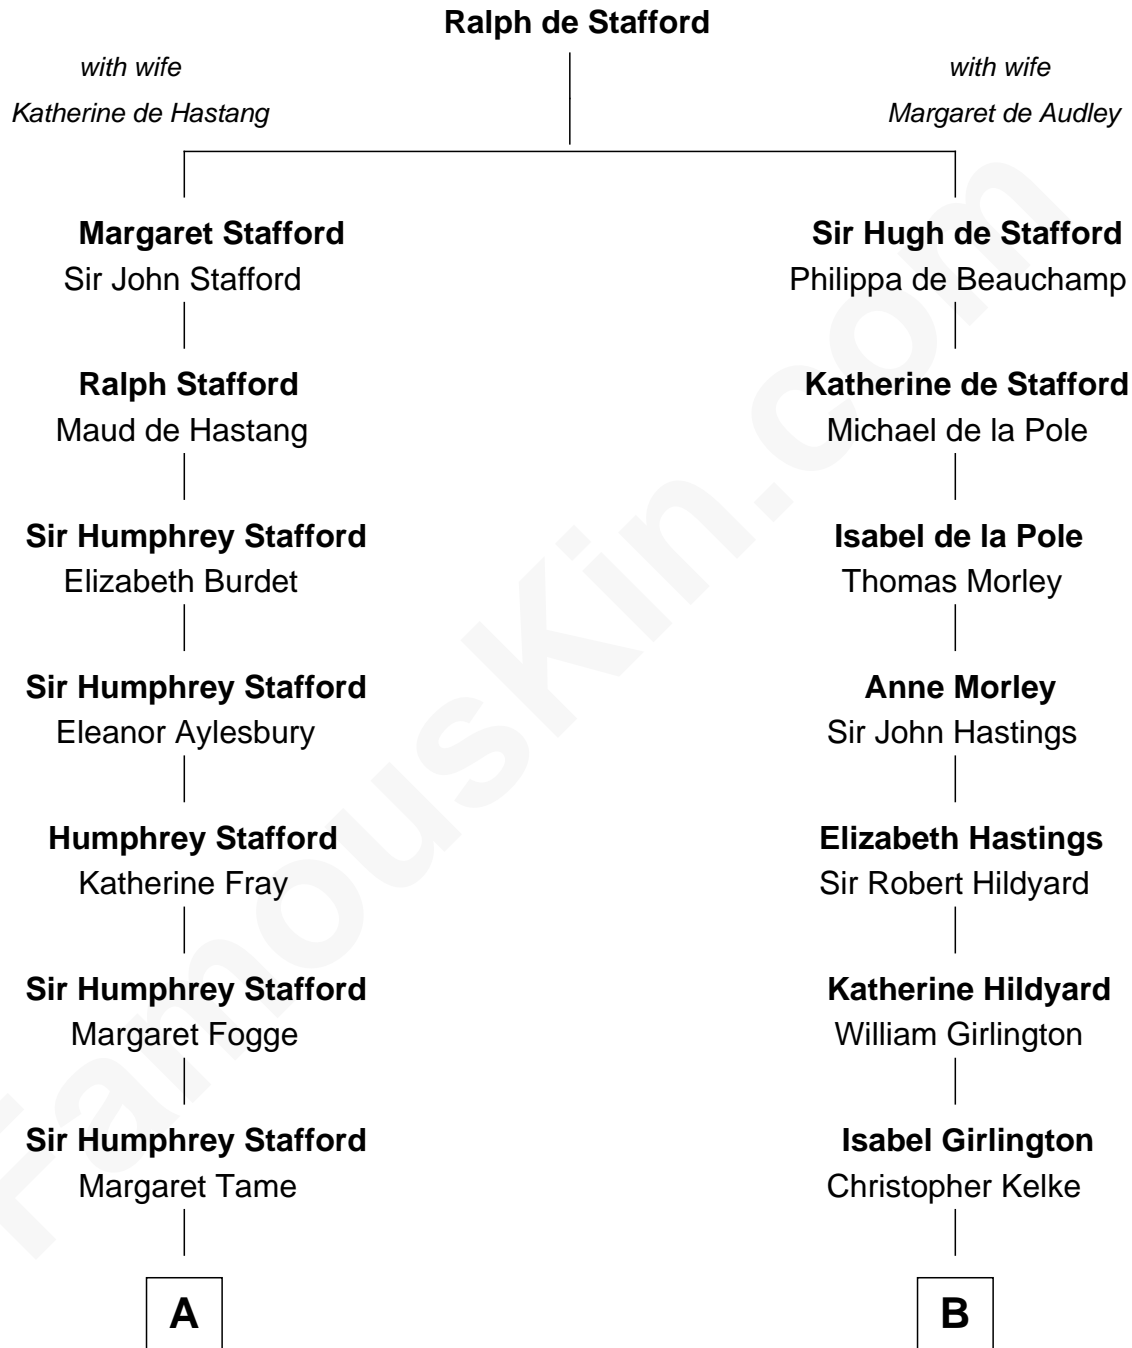

FamousKin.com Relationship Chart of

George Romney

43rd Governor of Michigan

19th cousin of

Harper Lee

Author of To Kill a Mockingbird

C

Helaman Pratt
Anna Johanna Dorothy Wilcken

Anna Amelia Pratt
Gaskell Samuel Romney

George Romney
43rd Governor of Michigan

D

James Cunningham Finch
Ellen Rivers Williams

Frances Cunningham Finch
Amasa Coleman Lee

Harper Lee
Author of To Kill a Mockingbird