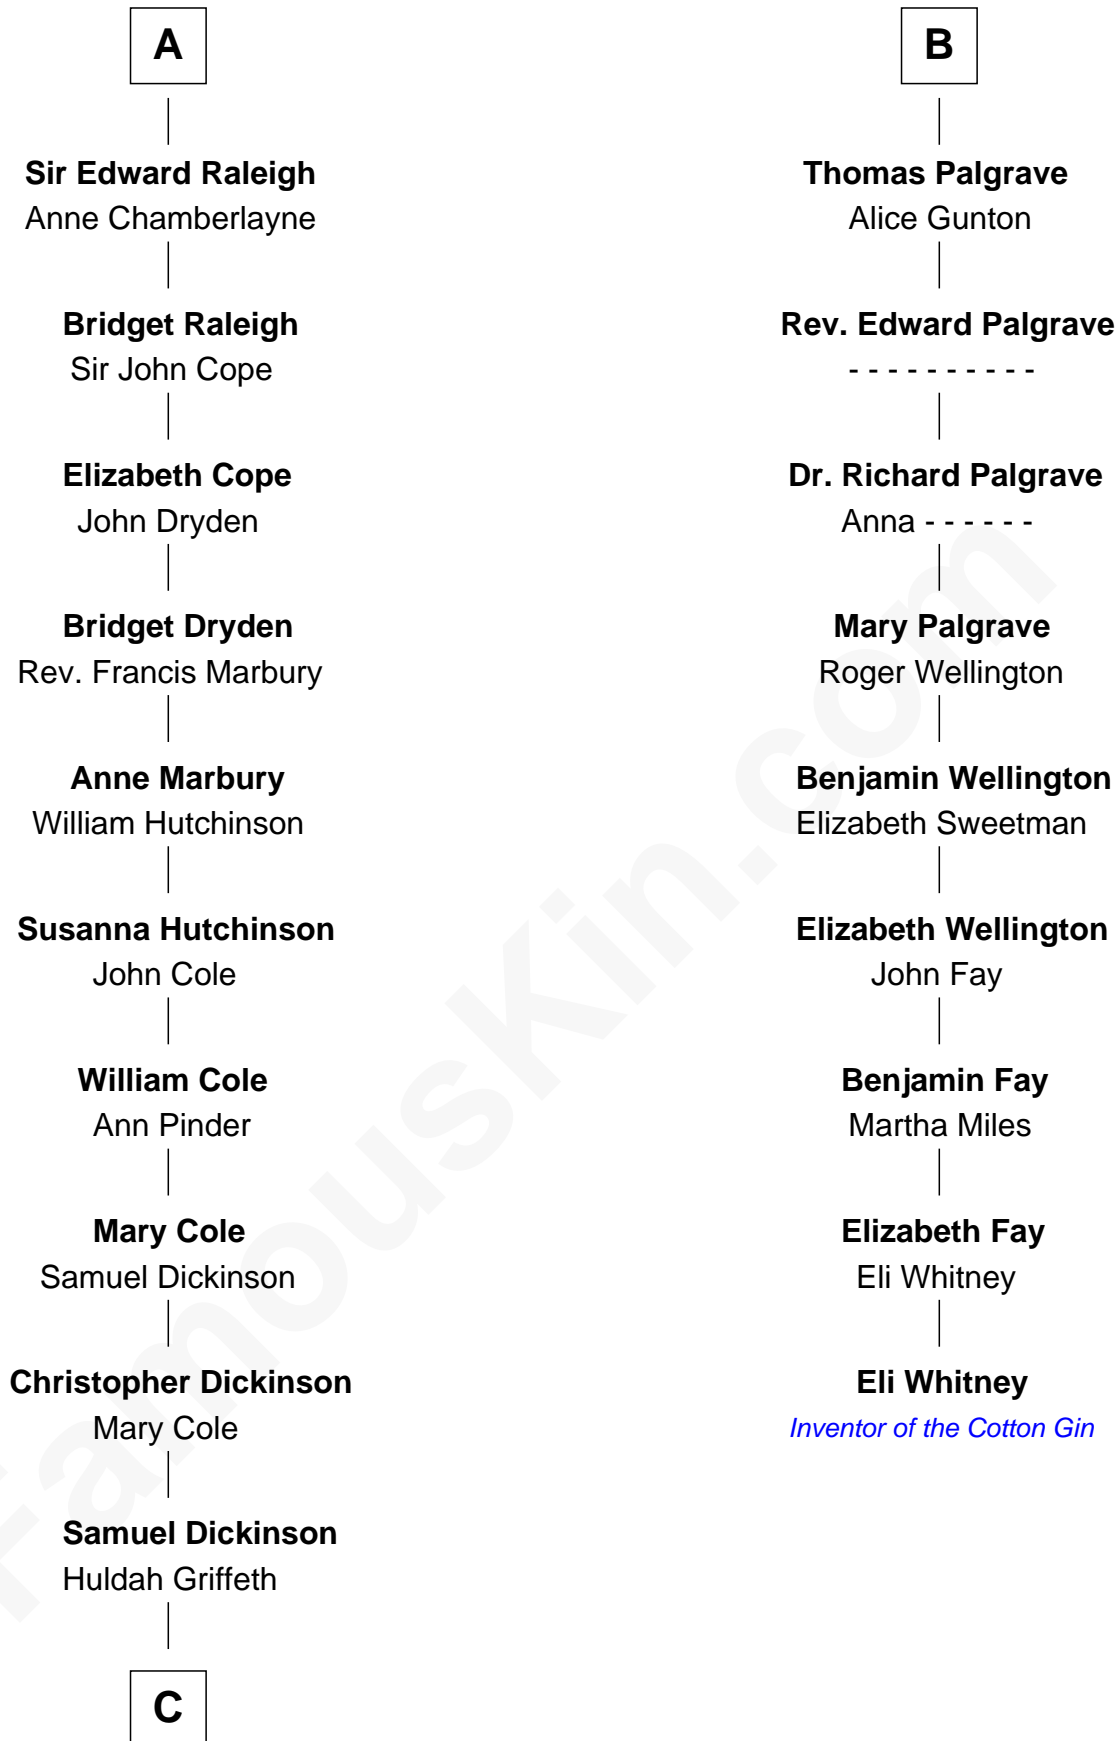

# FamousKin.com Relationship Chart of

**George Romney**

*43rd Governor of Michigan*

15th cousin 6 times removed of

**Eli Whitney**

*Inventor of the Cotton Gin*

**Humphrey de Bohun**

Elizabeth Plantagenet

Elizabeth de Badlesmere

**Elizabeth de Bohun**

Sir Richard Fitzalan

**Elizabeth Fitzalan**

Sir Robert Goushill

**Elizabeth Goushill**

Sir Robert Wingfield

**Elizabeth Wingfield**

Sir William Brandon

**Eleanor Brandon**

John Glemham

**Anne Glemham**

Henry Palgrave

**B**

**C**

Charity Dickinson

Jared Pratt

Parley Parker Pratt

Mary Woods

Helaman Pratt

Anna Johanna Dorothy Wilcken

Anna Amelia Pratt

Gaskell Samuel Romney

**George Romney**