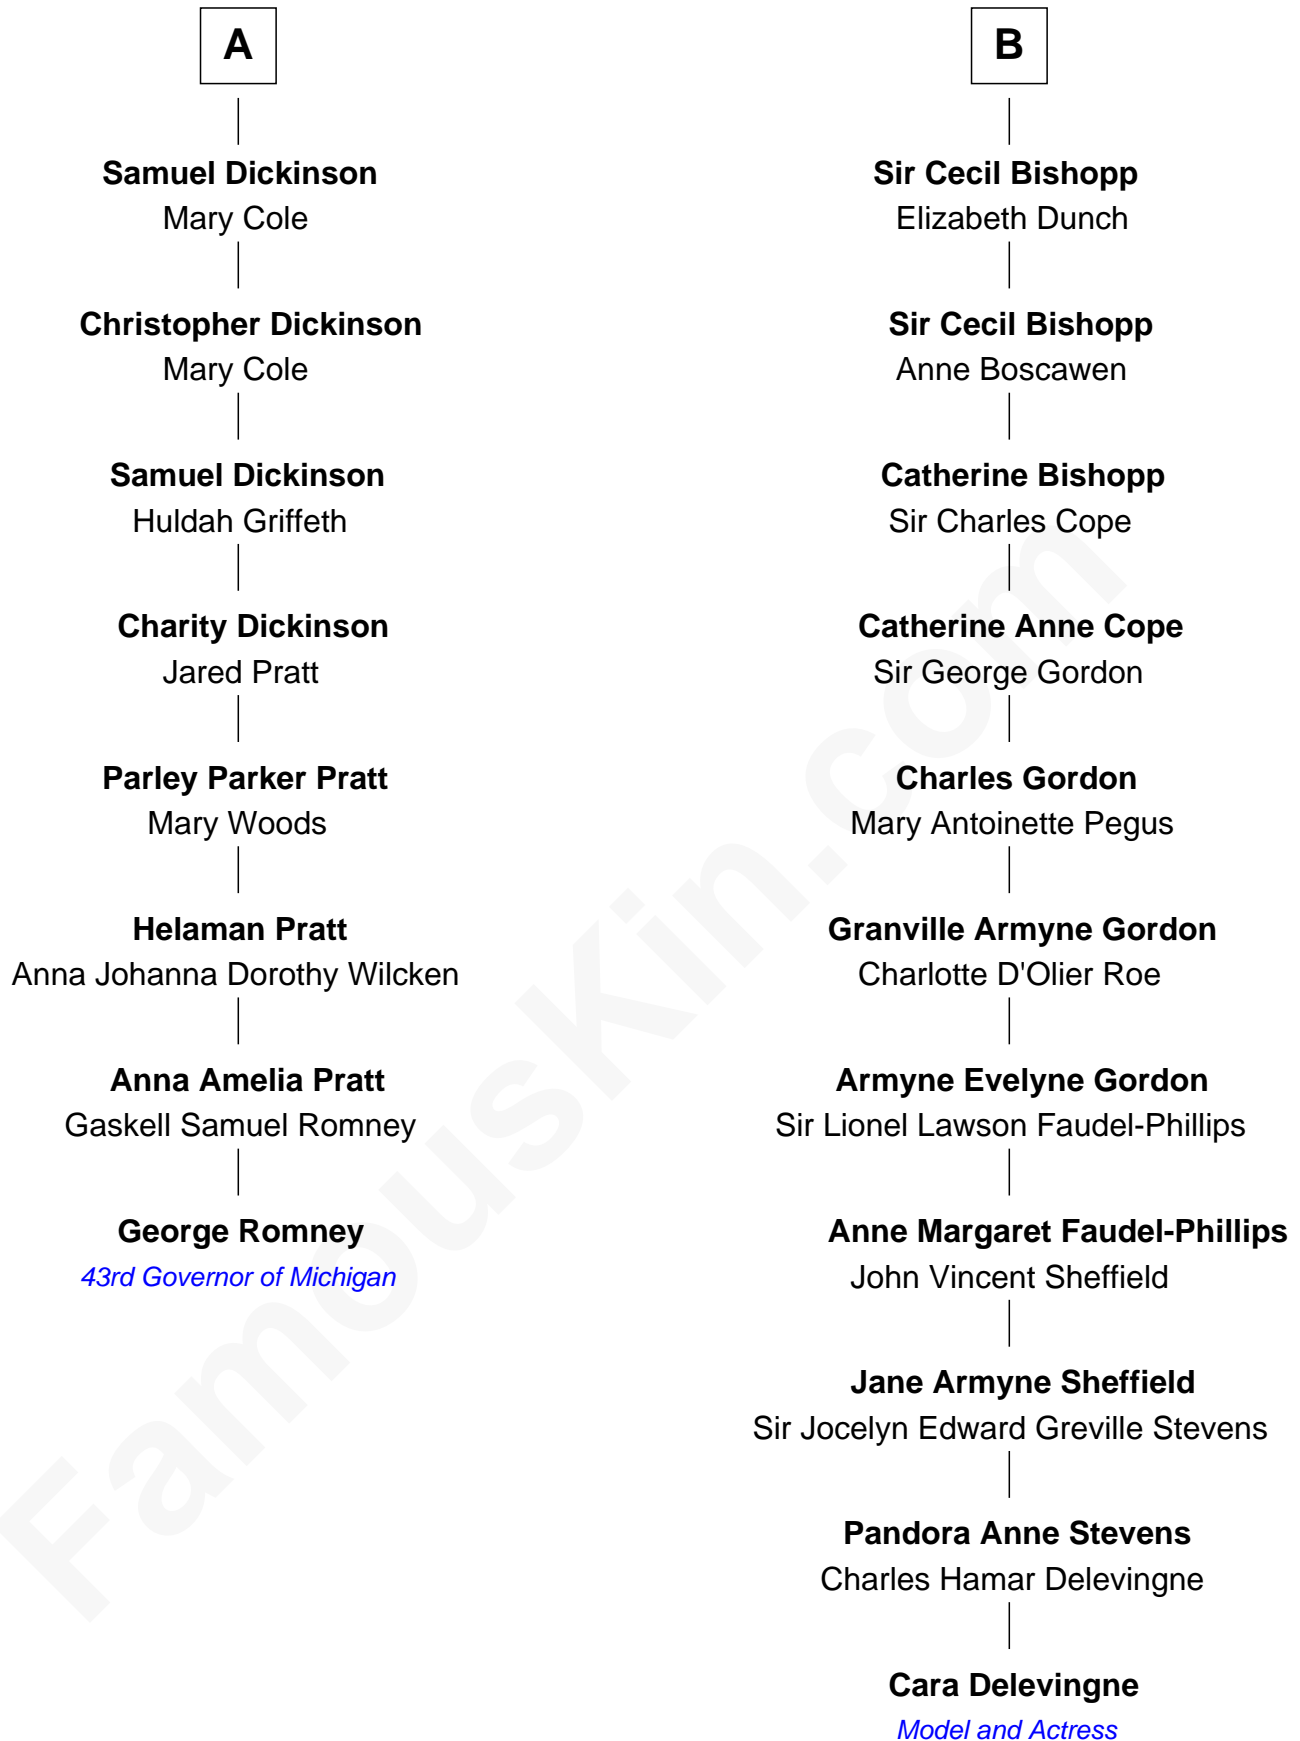

FamousKin.com Relationship Chart of

George Romney

43rd Governor of Michigan

14th cousin 3 times removed of

Cara Delevingne

Fashion Model and Movie Actress

Humphrey Stafford

Katherine Fray

Sir Nicholas Tufton

Mary Tufton

Sir Edward Bishopp

Sir Cecil Bishopp

Sarah Bury

B

Cara Delevingne photo by [Gage Skidmore](#) ([CC BY-SA 2.0](#))