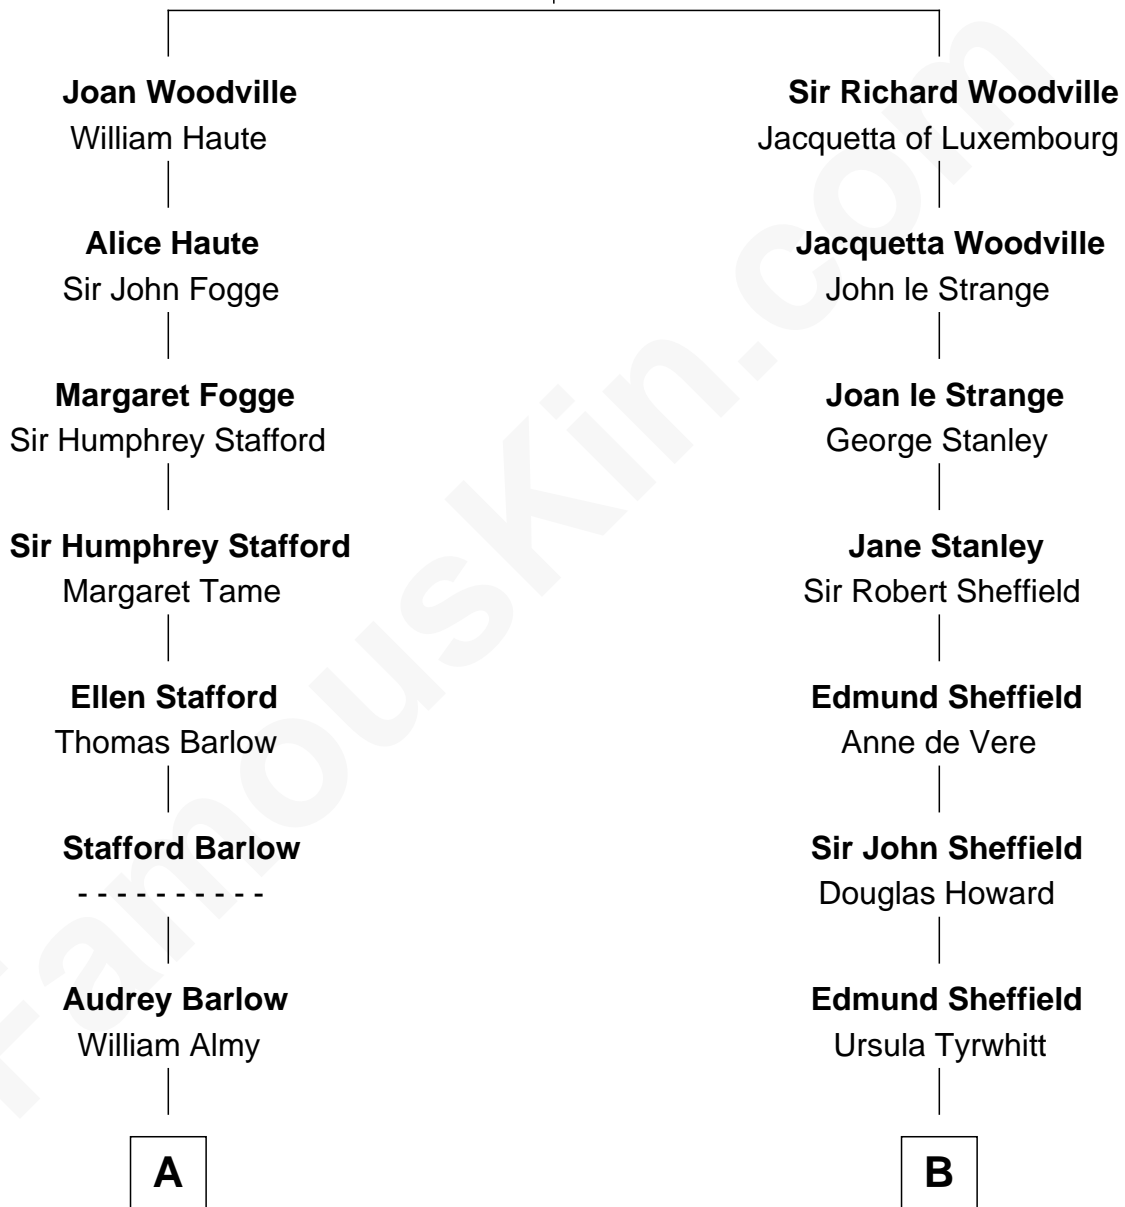

# FamousKin.com Relationship Chart of

**George Romney**

*43rd Governor of Michigan*

16th cousin 2 times removed of

**Cara Delevingne**

*Fashion Model and Movie Actress*

**Richard Woodville**

Joan Bedlisgate

**Pandora Anne Stevens**  
Charles Hamar Delevingne

**Cara Delevingne**  
*Model and Actress*

FamousKin.com