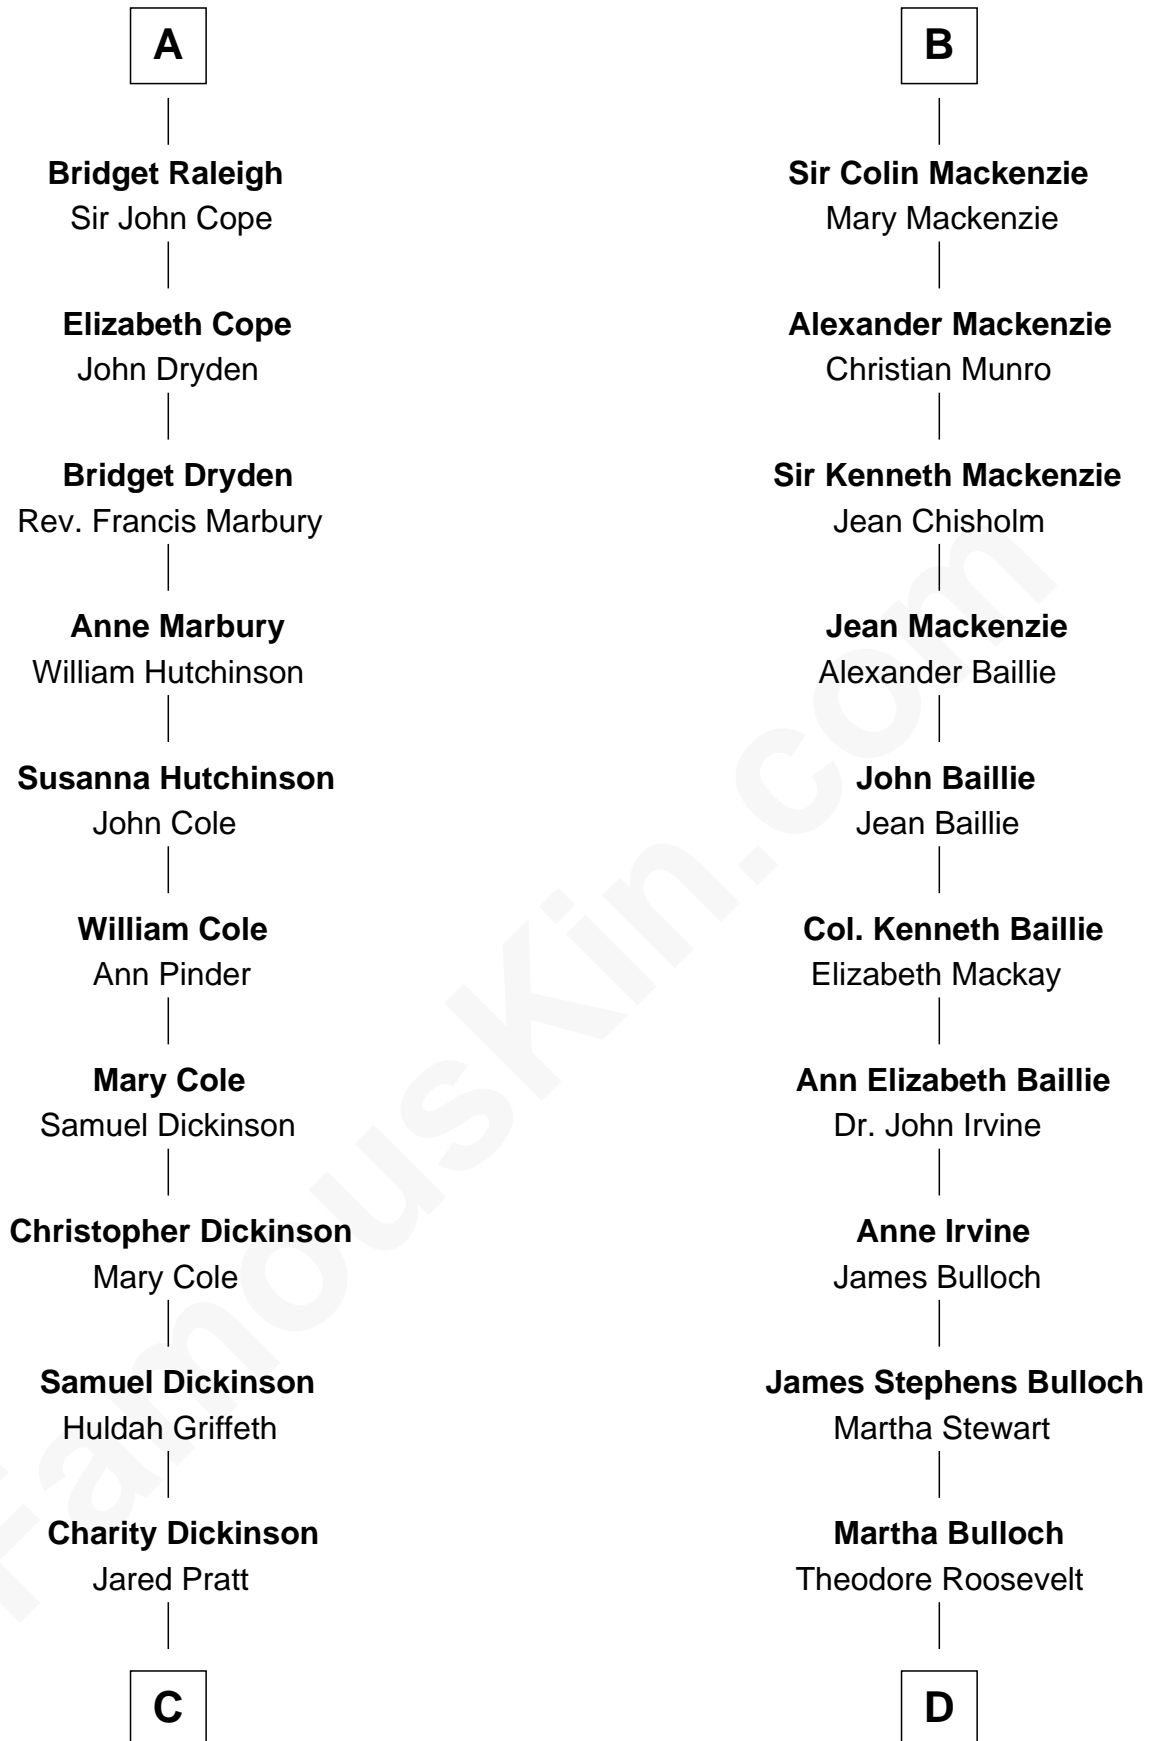

# FamousKin.com Relationship Chart of

**George Romney**

*43rd Governor of Michigan*

18th cousin 2 times removed of

**Eleanor Roosevelt**

*First Lady of President Franklin D. Roosevelt*

**Edmund Fitzalan**

Alice de Warenne

**C**

**Parley Parker Pratt**

Mary Woods

**Helaman Pratt**

Anna Johanna Dorothy Wilcken

**Anna Amelia Pratt**

Gaskell Samuel Romney

**George Romney**

*43rd Governor of Michigan*

**D**

**Elliott Roosevelt**

Anna Rebecca Hall

**Eleanor Roosevelt**

*First Lady of Franklin Roosevelt*

FamousKin.com