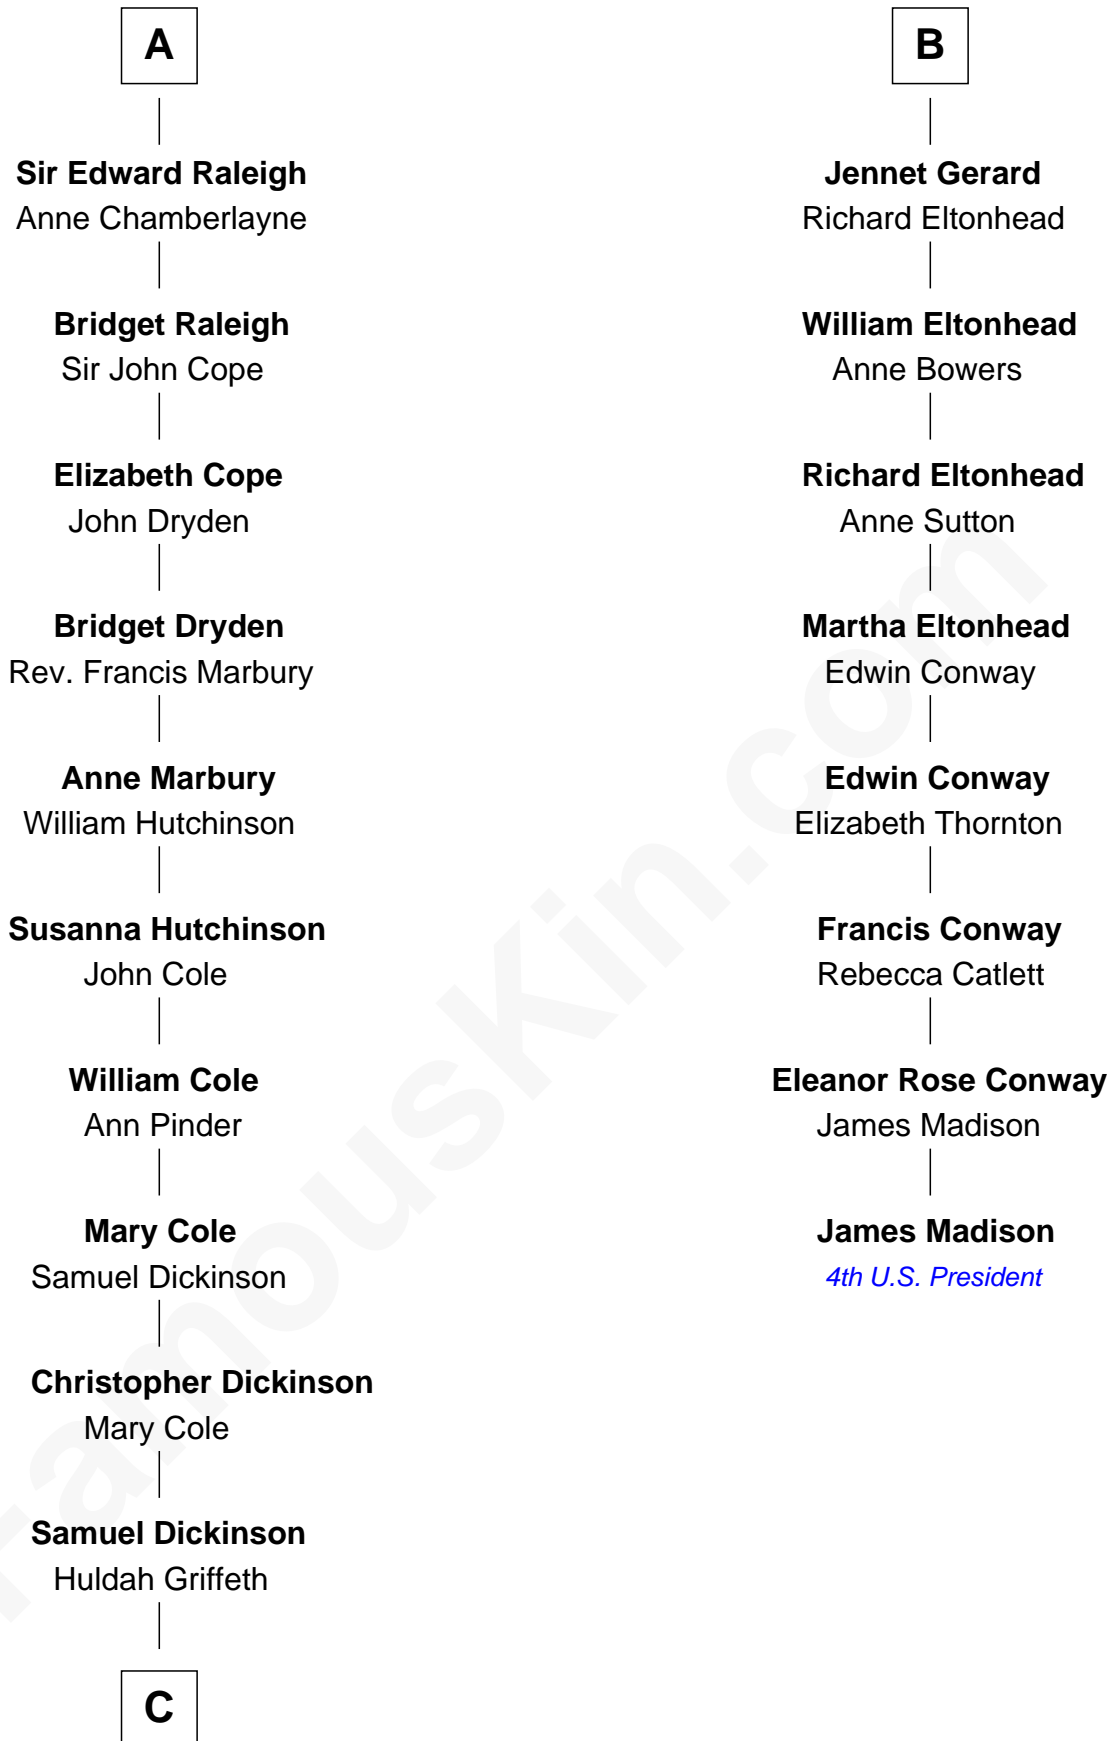

FamousKin.com Relationship Chart of

George Romney

43rd Governor of Michigan

14th cousin 7 times removed of

James Madison

4th U.S. President

Humphrey de Bohun

Elizabeth Plantagenet

Eleanor de Bohun

Sir James le Boteler

Pernel le Boteler

Sir Gilbert Talbot

Sir Richard Talbot

Ankaret le Strange

Mary Talbot

Sir Thomas Greene

Sir John Savage

Dulcia Savage

Sir Henry Bold

Maud Bold

Thomas Gerard

B

C

Charity Dickinson

Jared Pratt

Parley Parker Pratt

Mary Woods

Helaman Pratt

Anna Johanna Dorothy Wilcken

Anna Amelia Pratt

Gaskell Samuel Romney

George Romney