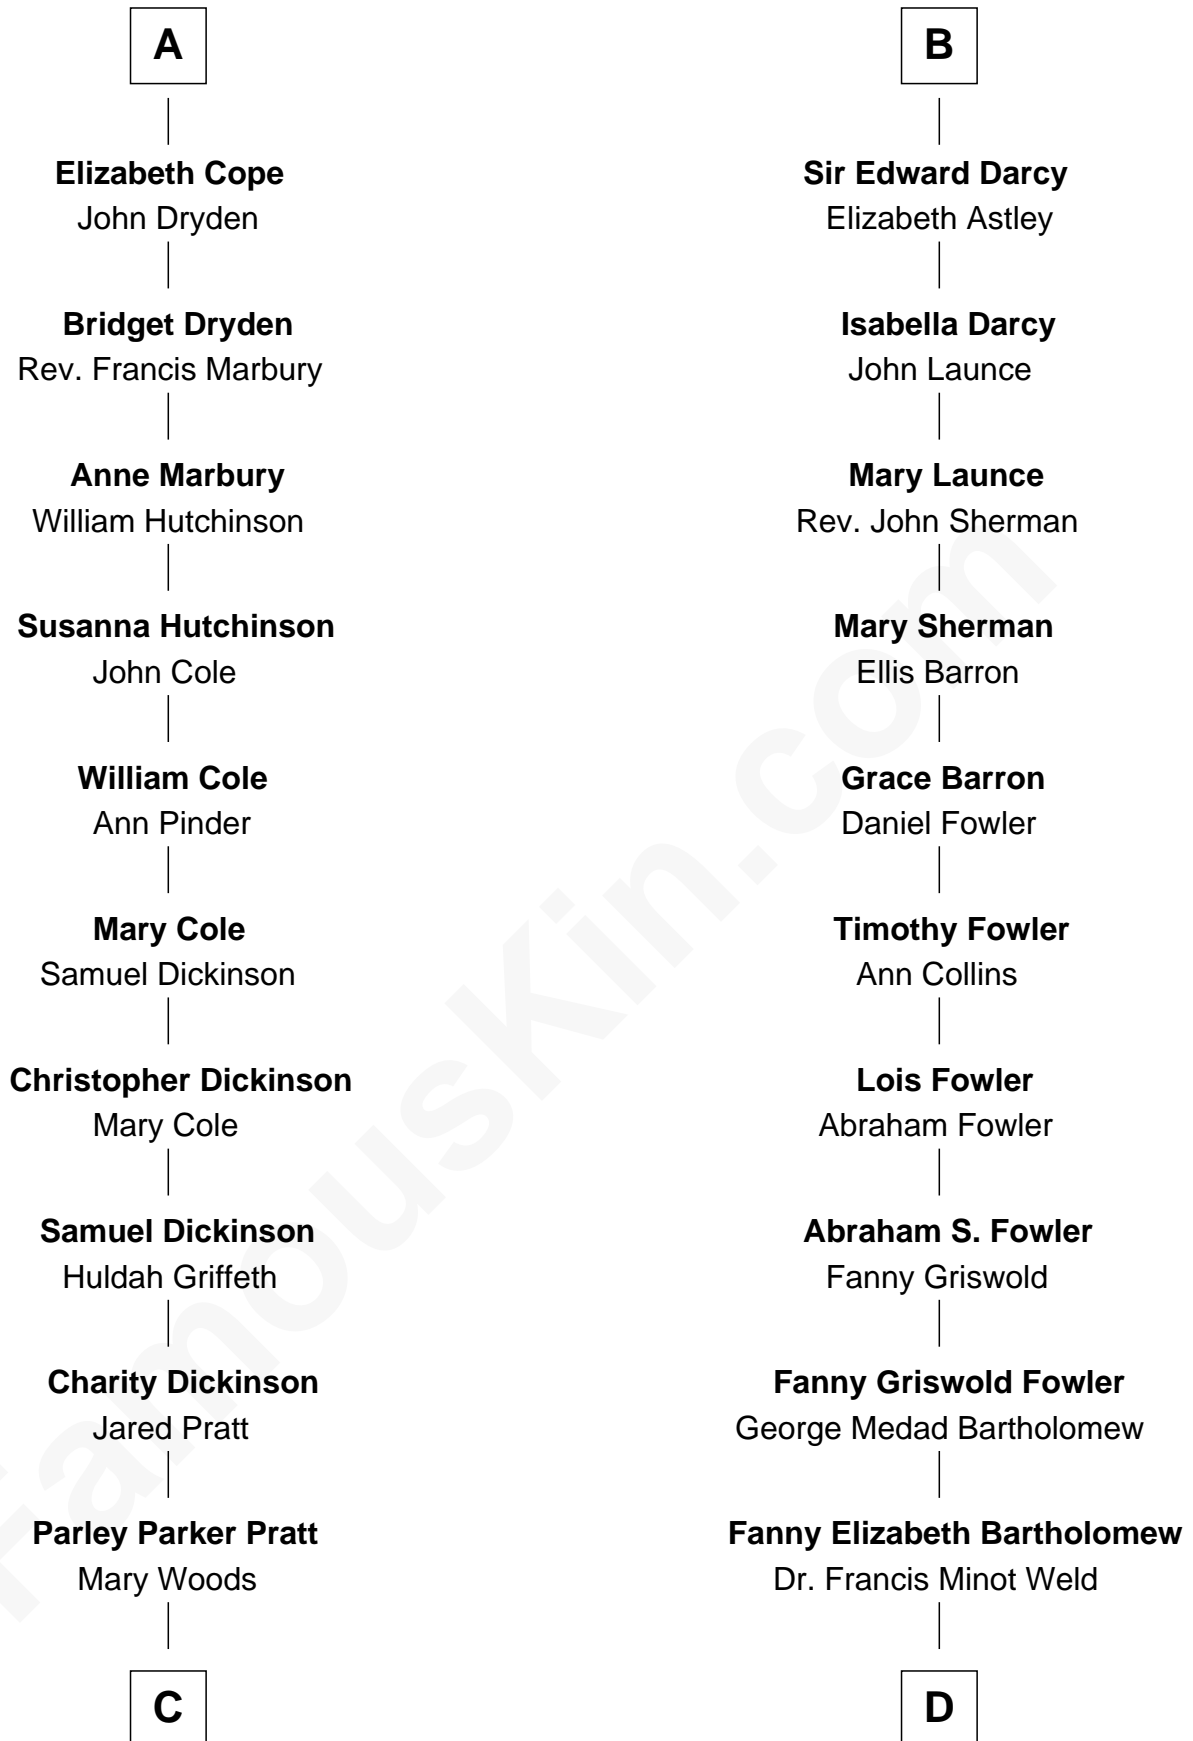

Sir Henry de Grey

**Margaret de Grey**

Sir John Darcy

**John Darcy**

Joan de Greystoke

**Richard Darcy**

Eleanor Scrope

**Sir William Darcy**

Eupheme Langton

**Sir Thomas Darcy**

Dowsabel Tempest

**Sir Arthur Darcy**

Mary Carew

**B**

**C**

**Helaman Pratt**  
Anna Johanna Dorothy Wilcken

**Anna Amelia Pratt**  
Gaskell Samuel Romney

**George Romney**  
*43rd Governor of Michigan*

**D**

**Francis Minot Weld**  
Margaret Low White

**David Weld**  
Mary Blake Nichols

**Bill Weld**  
*68th Governor of Massachusetts*