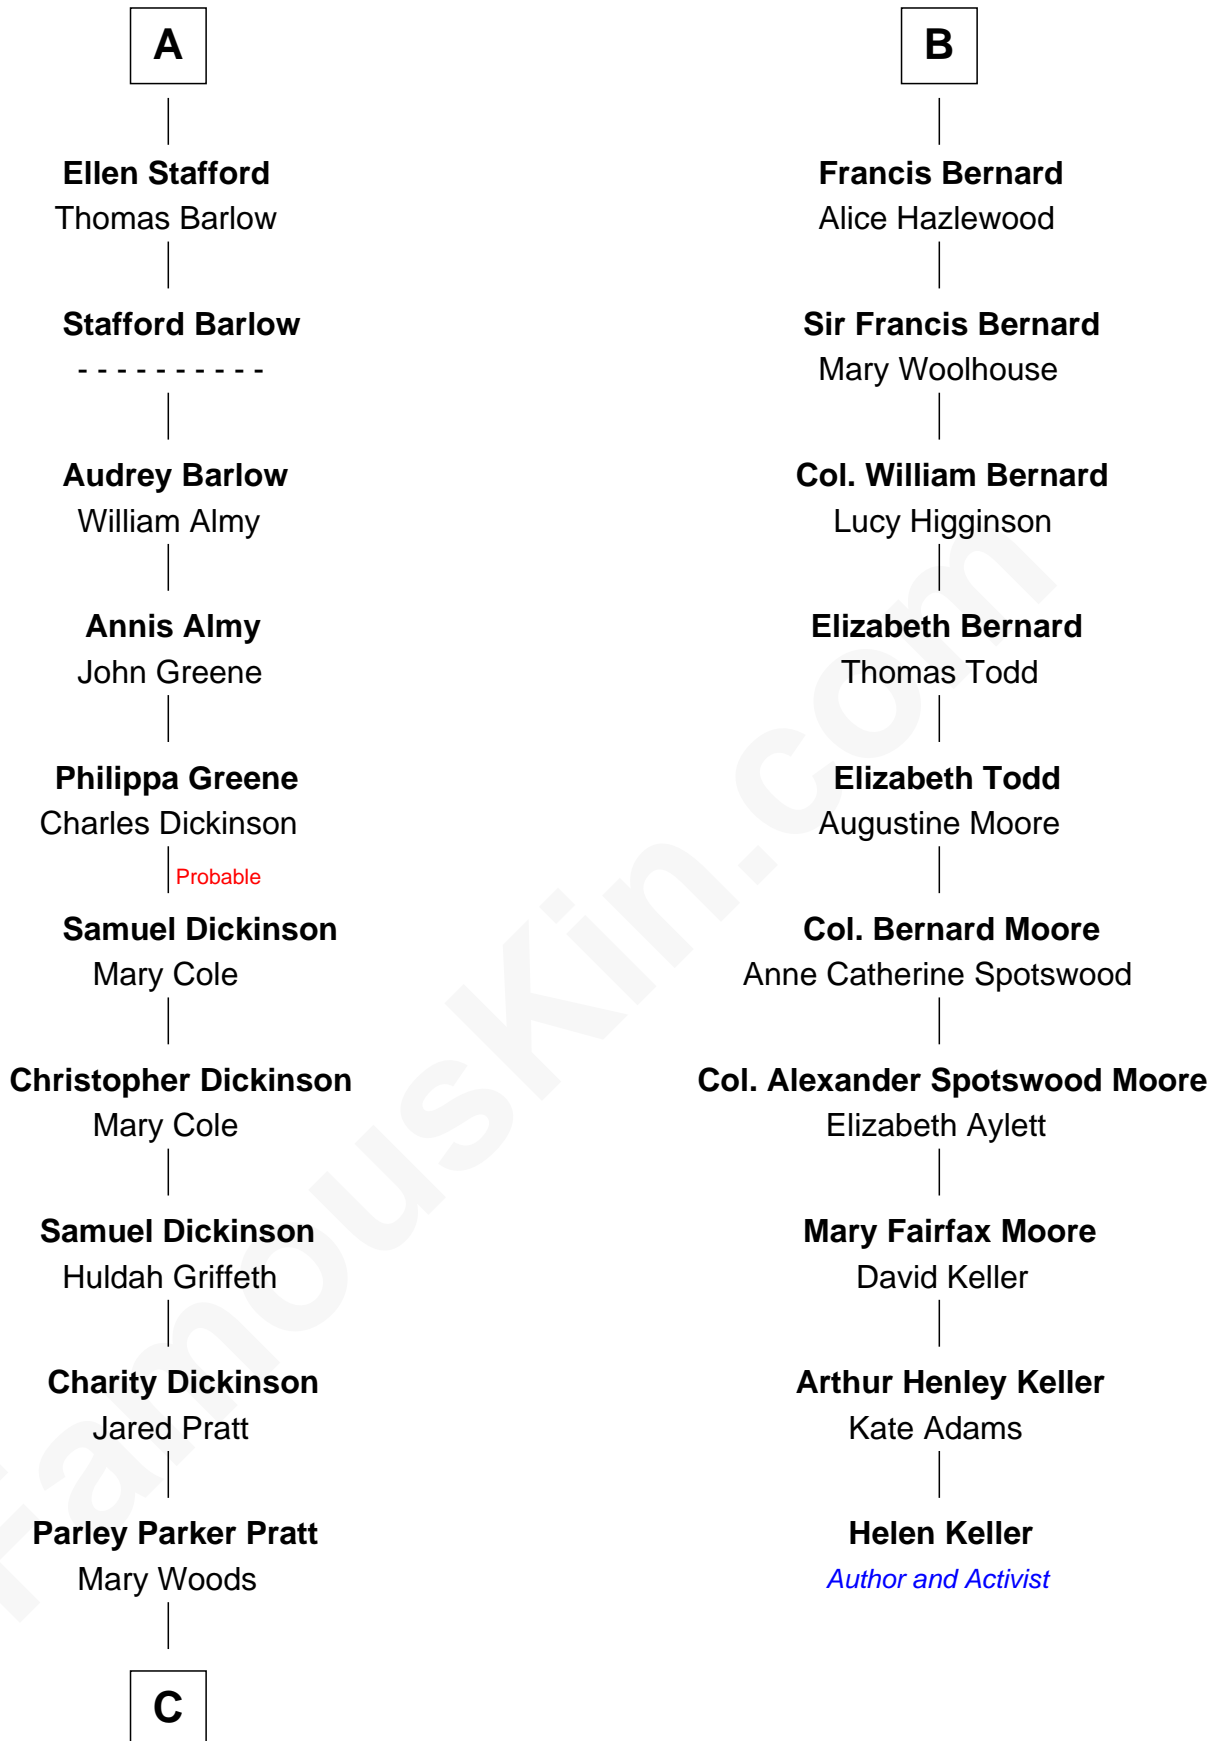

FamousKin.com Relationship Chart of

George Romney

43rd Governor of Michigan

16th cousin 3 times removed of

Helen Keller

Author and Activist

Ralph de Stafford

*with wife
Katherine de Hastang*

Margaret Daundelyn

Sir Humphrey Stafford

Margaret Tame

John Bernard

Cecily Muscote

A

B

C

Helaman Pratt
Anna Johanna Dorothy Wilcken

Anna Amelia Pratt
Gaskell Samuel Romney

George Romney
43rd Governor of Michigan

FamousKin.com