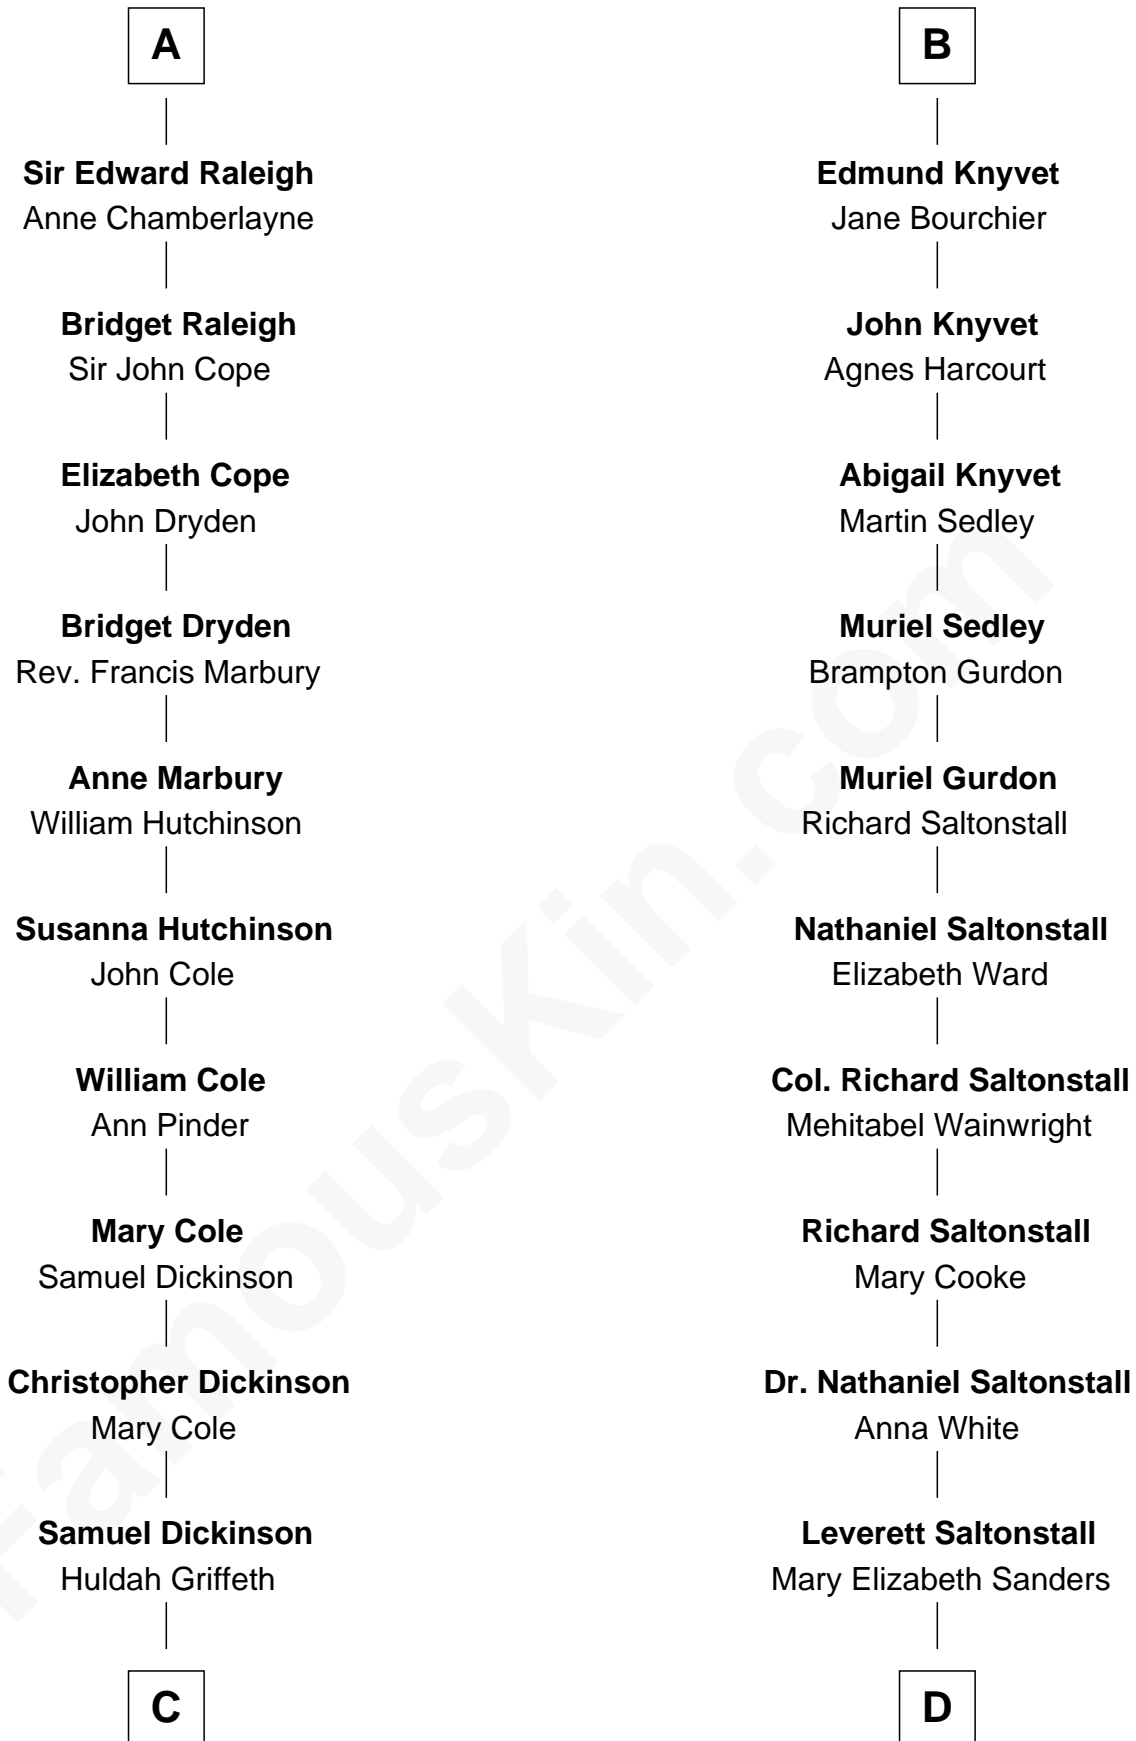

# FamousKin.com Relationship Chart of

**George Romney**

43rd Governor of Michigan

19th cousin 2 times removed of

**Leverett Saltonstall**

55th Governor of Massachusetts

**Isabella de Beauchamp**

*with husband*  
*Sir Hugh le Despencer*

**Blanche of Lancaster**  
John of Gaunt

**Elizabeth of Lancaster**  
John de Holand

**Constance de Holand**  
Sir John Grey

**Alice Grey**  
Sir William Knyvet

**Sir Edmund Knyvet**  
Eleanor Tyrrel

**B**

**C**

**Charity Dickinson**

Jared Pratt

**Parley Parker Pratt**

Mary Woods

**Helaman Pratt**

Anna Johanna Dorothy Wilcken

**Anna Amelia Pratt**

Gaskell Samuel Romney

**George Romney**

*43rd Governor of Michigan*

**D**

**Leverett Saltonstall**

Rose Smith Lee

**Richard Middlecott Saltonstall**

Eleanor Brooks