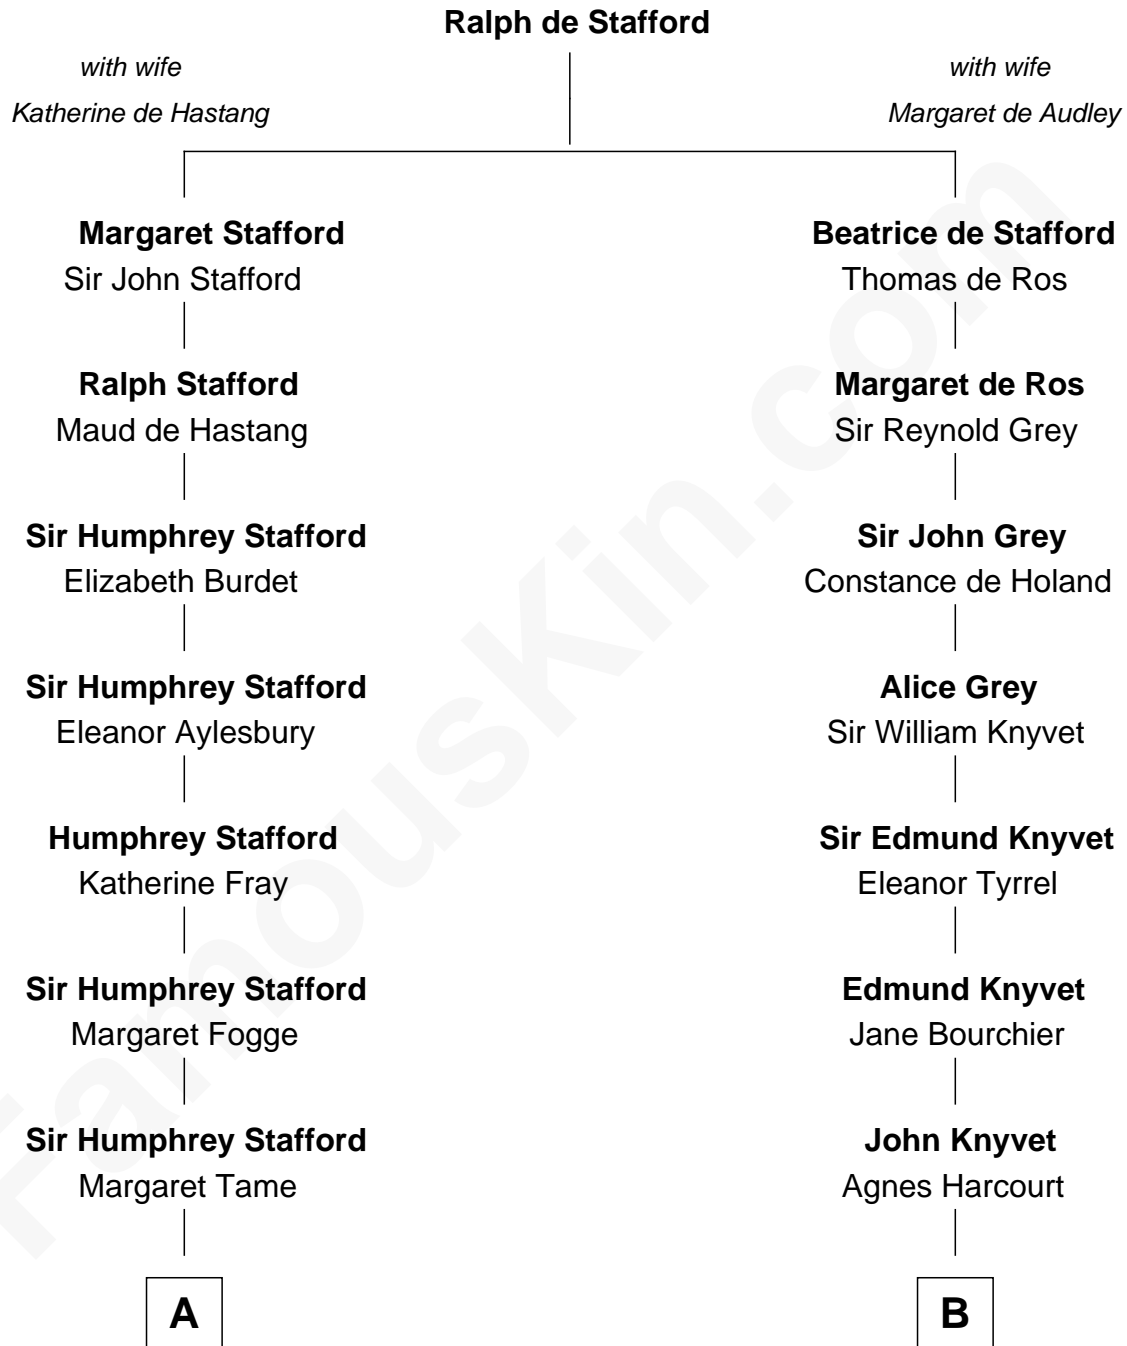

FamousKin.com Relationship Chart of

George Romney

43rd Governor of Michigan

17th cousin 2 times removed of

Leverett Saltonstall

55th Governor of Massachusetts

C

Helaman Pratt
Anna Johanna Dorothy Wilcken

Anna Amelia Pratt
Gaskell Samuel Romney

George Romney
43rd Governor of Michigan

FamousKin.com