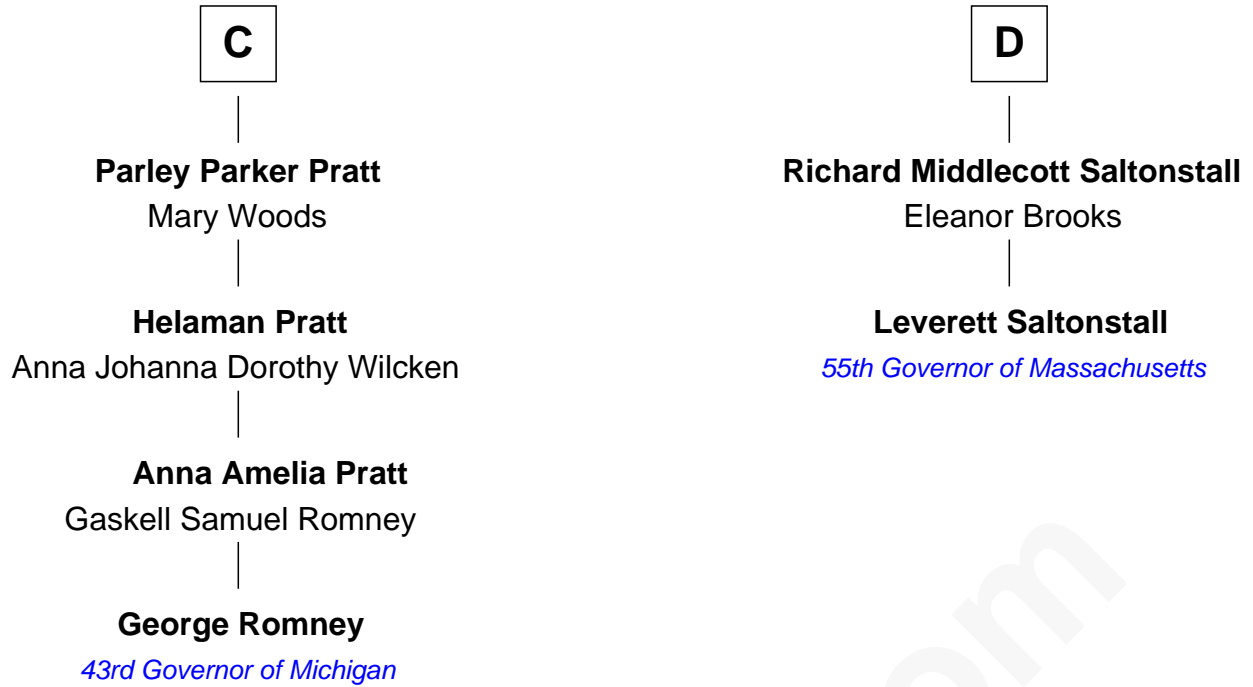

FamousKin.com Relationship Chart of

George Romney

43rd Governor of Michigan

18th cousin 2 times removed of

Leverett Saltonstall

55th Governor of Massachusetts

Edmund Fitzalan

Alice de Warenne

FamousKin.com