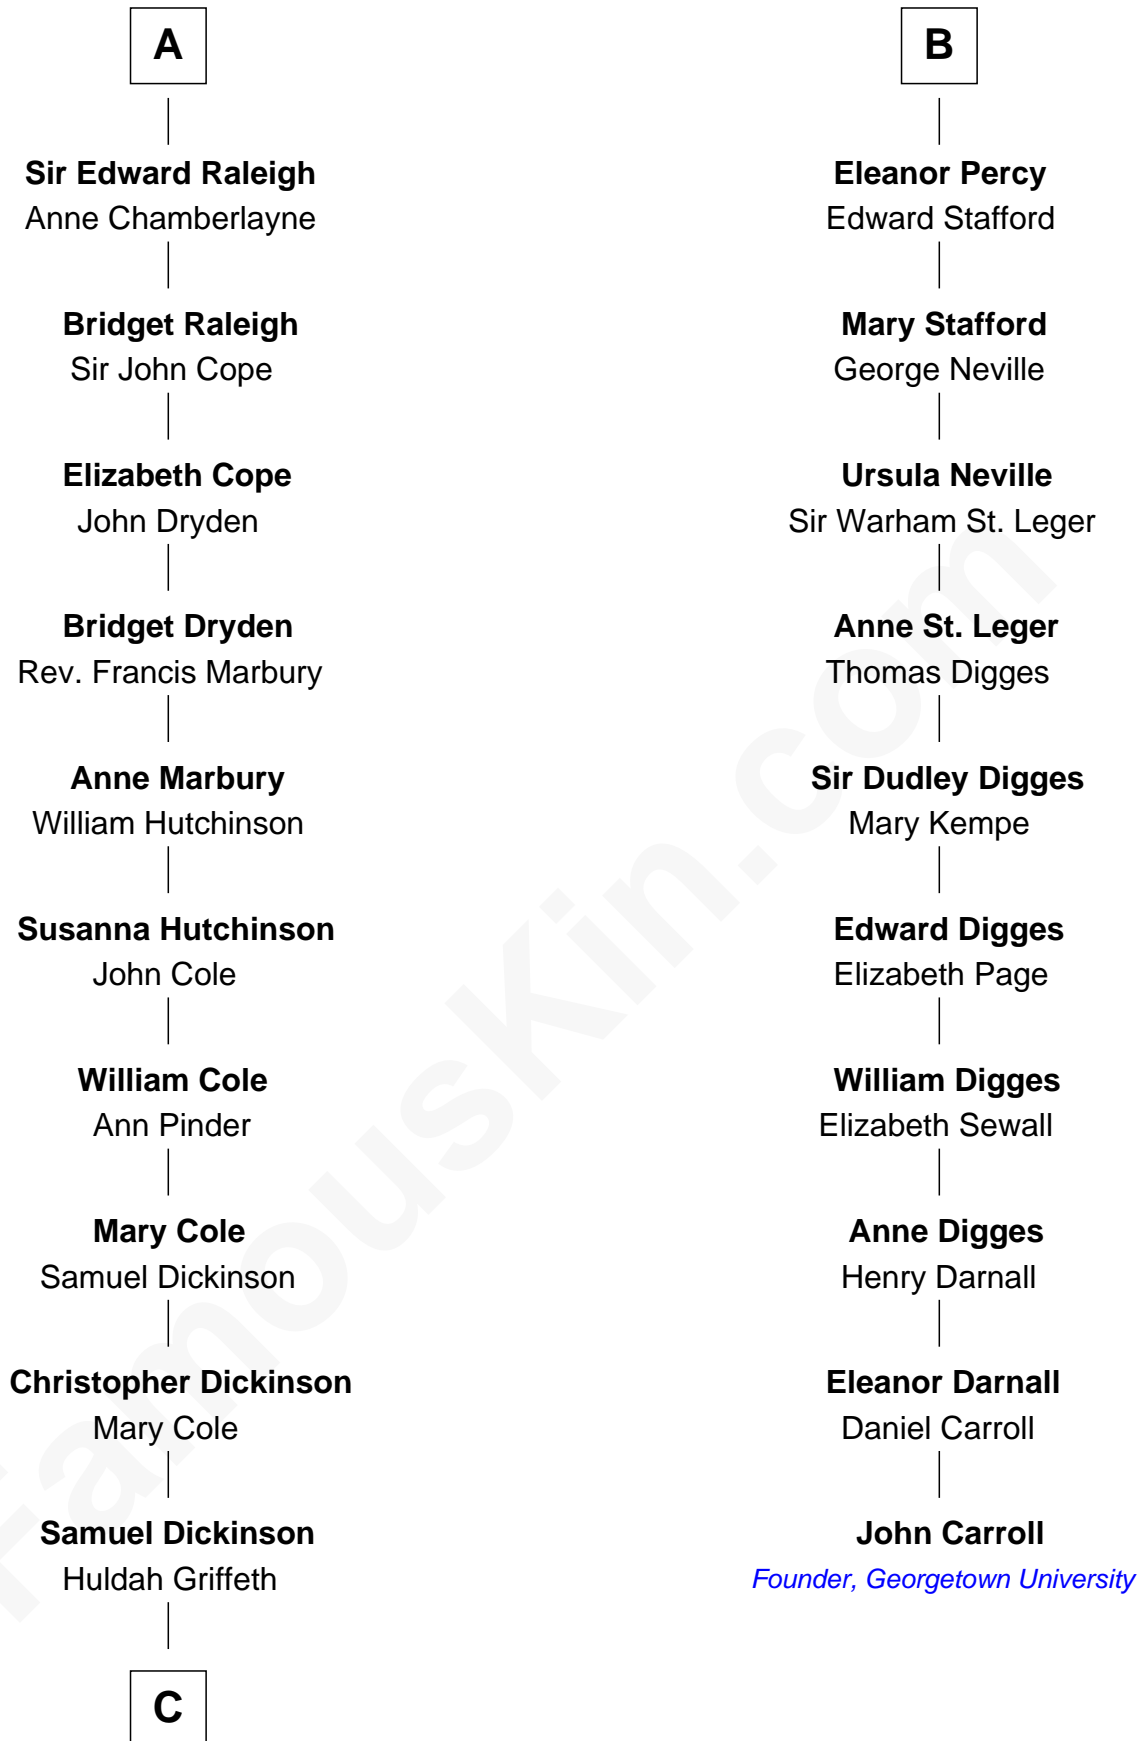

FamousKin.com Relationship Chart of

George Romney

43rd Governor of Michigan

16th cousin 5 times removed of

John Carroll

Founder of Georgetown University

C

Charity Dickinson

Jared Pratt

Parley Parker Pratt

Mary Woods

Helaman Pratt

Anna Johanna Dorothy Wilcken

Anna Amelia Pratt

Gaskell Samuel Romney

George Romney

43rd Governor of Michigan

FamousKin.com