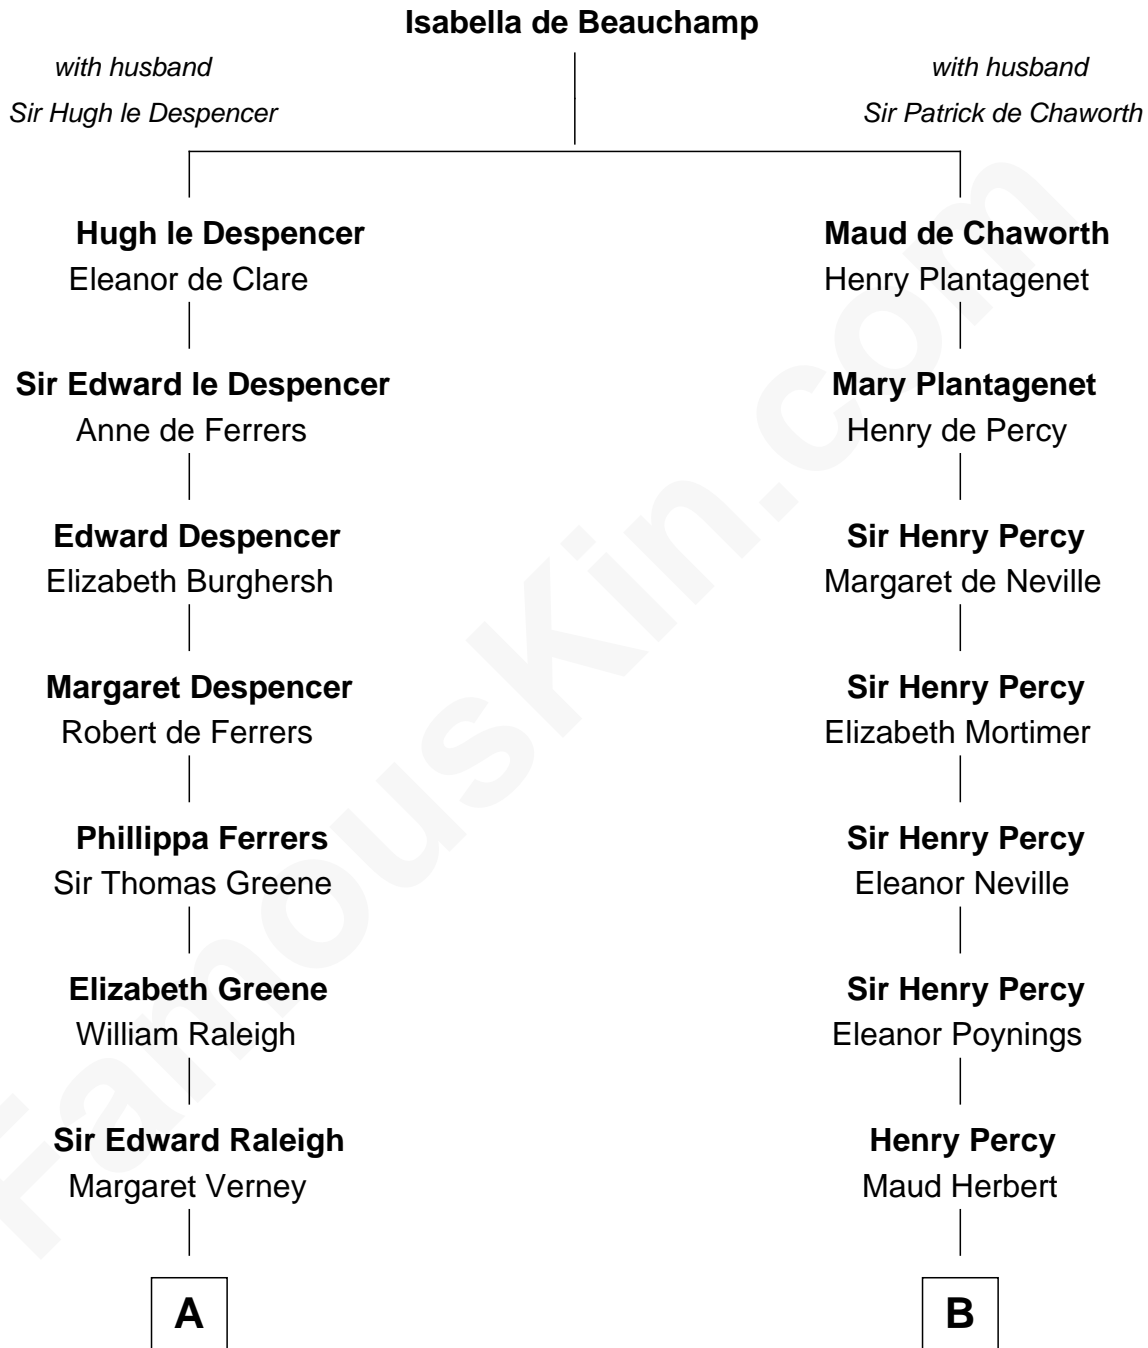

FamousKin.com Relationship Chart of

George Romney

43rd Governor of Michigan

16th cousin 5 times removed of

John Carroll

Founder of Georgetown University

C

Charity Dickinson

Jared Pratt

Parley Parker Pratt

Mary Woods

Helaman Pratt

Anna Johanna Dorothy Wilcken

Anna Amelia Pratt

Gaskell Samuel Romney

George Romney

43rd Governor of Michigan

FamousKin.com