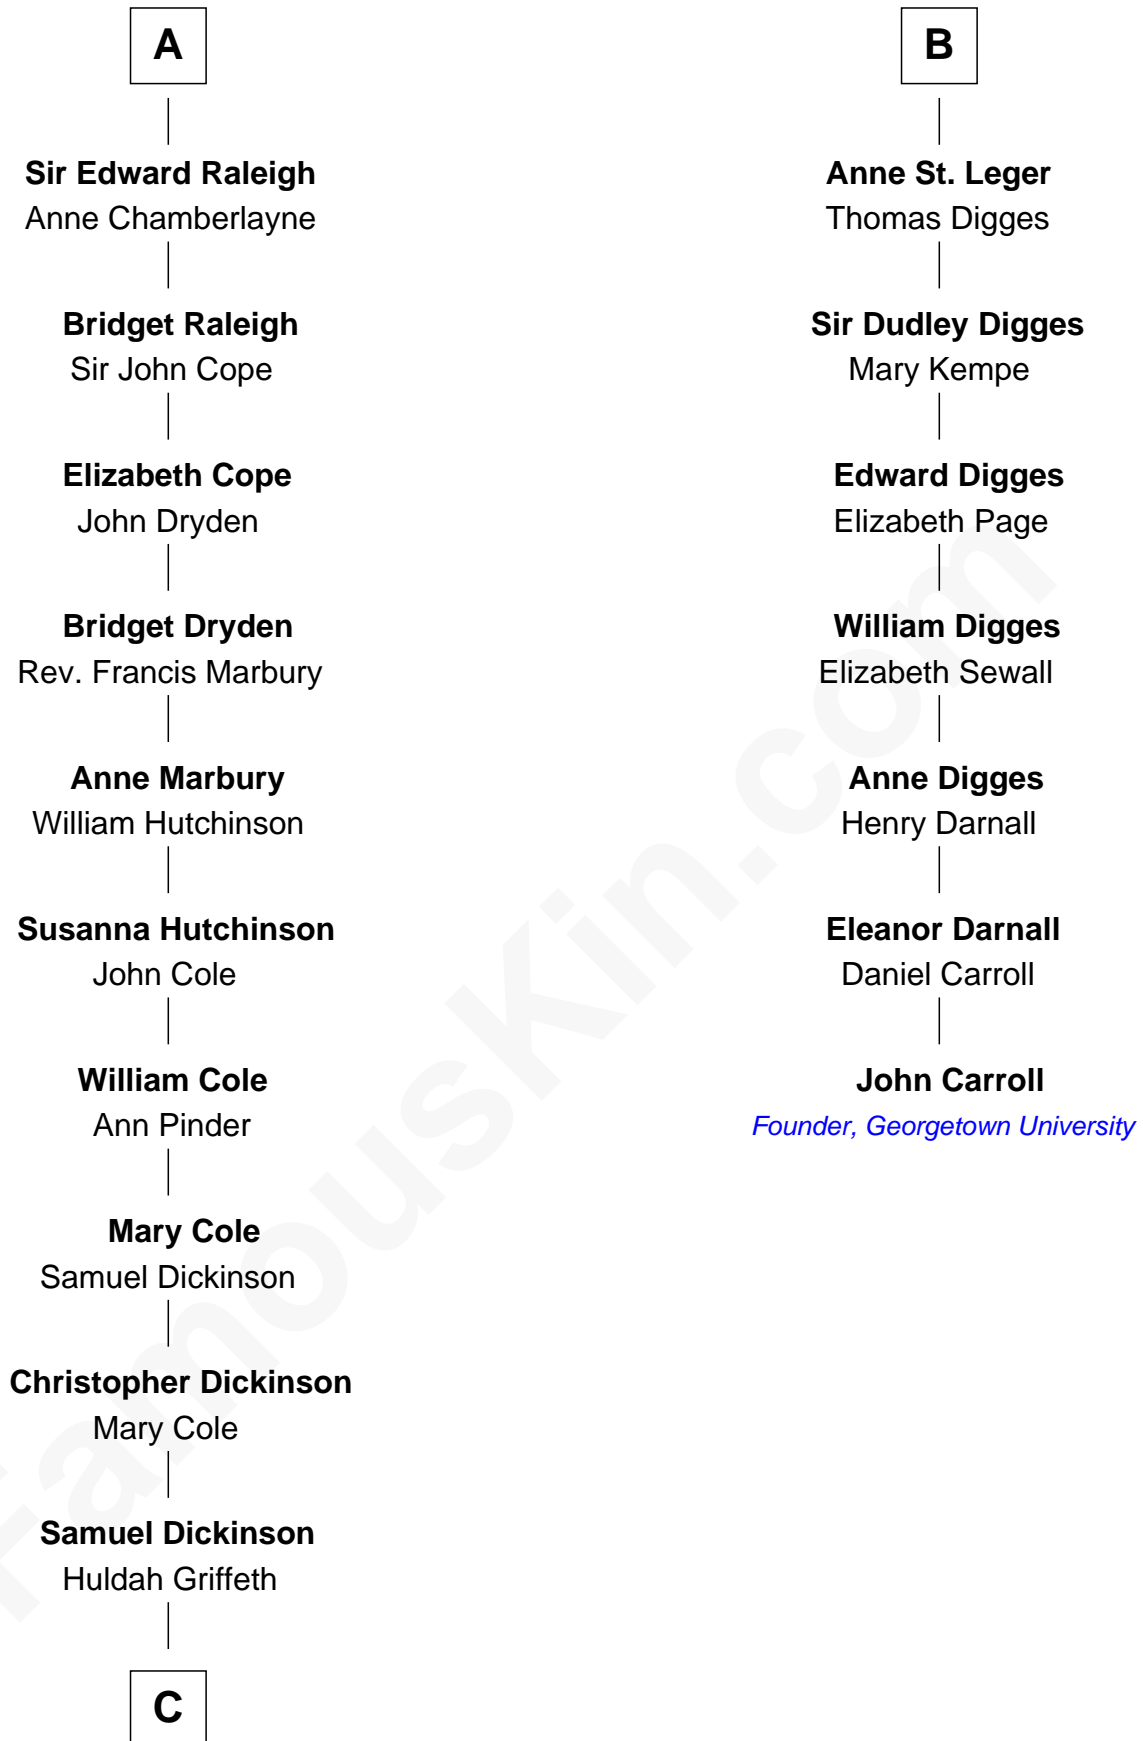

# FamousKin.com Relationship Chart of

**George Romney**

*43rd Governor of Michigan*

13th cousin 8 times removed of

**John Carroll**

*Founder of Georgetown University*

**Sir Hugh I de Audley**

Iseult de Mortimer

**C**

Charity Dickinson

Jared Pratt

Parley Parker Pratt

Mary Woods

Helaman Pratt

Anna Johanna Dorothy Wilcken

Anna Amelia Pratt

Gaskell Samuel Romney

**George Romney**

*43rd Governor of Michigan*

FamousKin.com