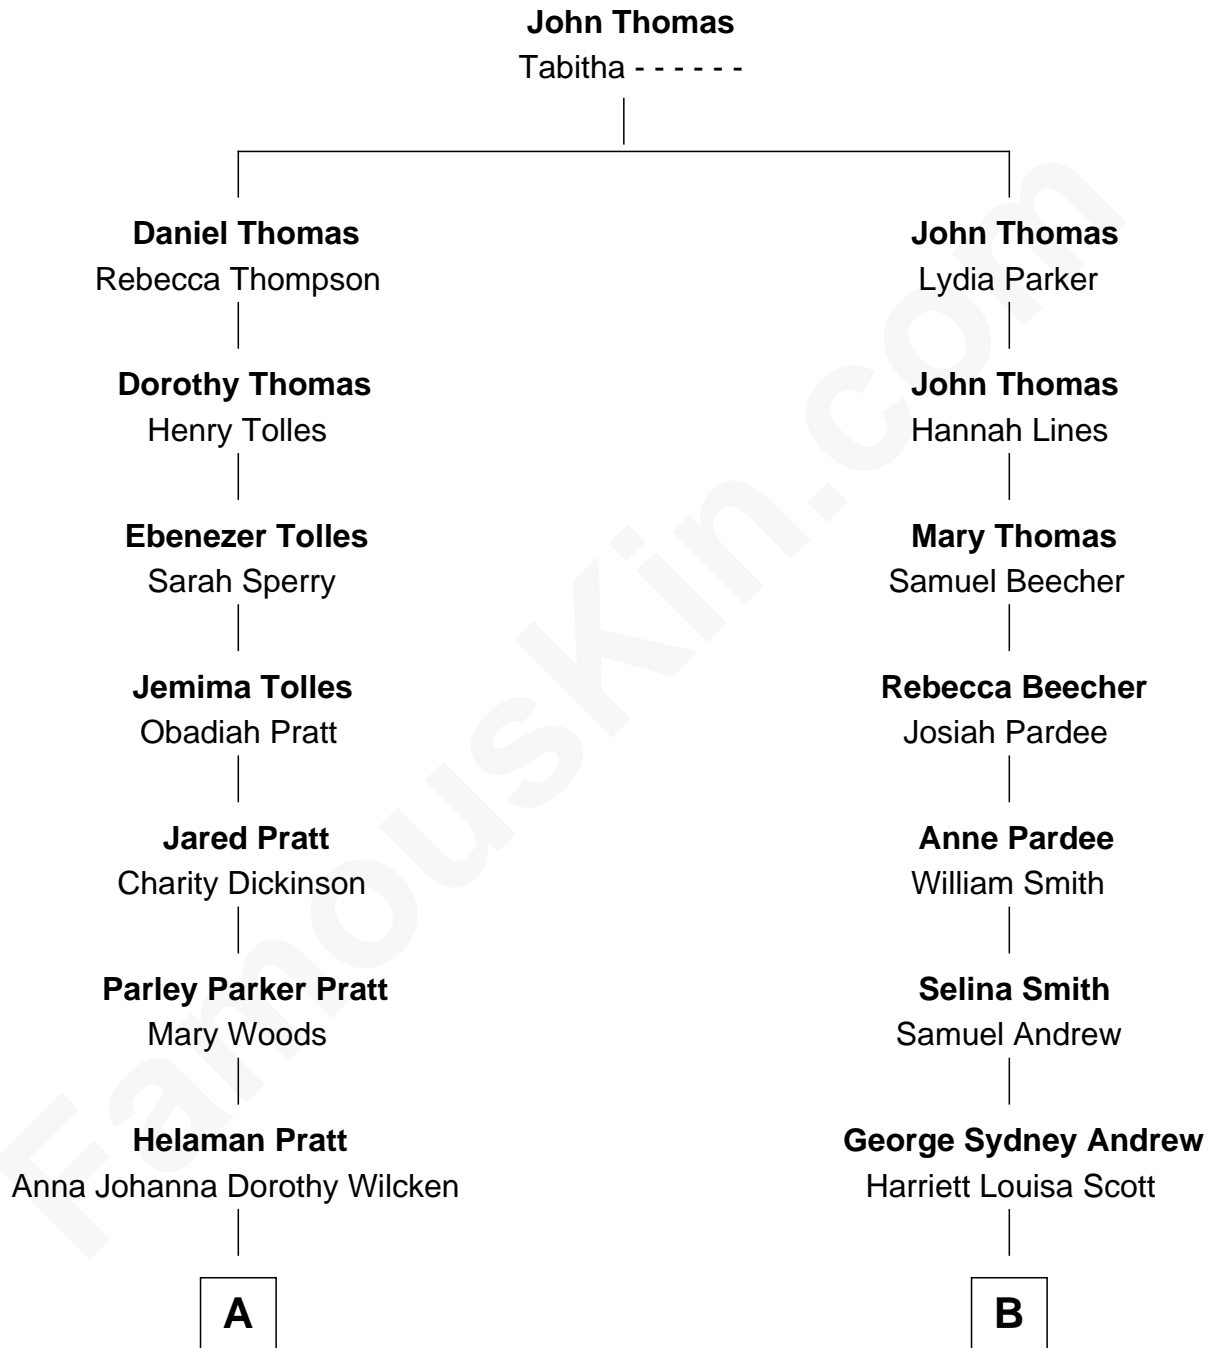

FamousKin.com Relationship Chart of

George Romney

43rd Governor of Michigan

8th cousin 2 times removed of

Treat Williams

TV & Movie Actor

A

Anna Amelia Pratt
Gaskell Samuel Romney

George Romney
43rd Governor of Michigan

B

George Willey Andrew
Mary Abigail Gillette

Treat Payne Andrew
Eleanor Barnum

Marian Andrew
Richard Norman Williams

Treat Williams
TV & Movie Actor

FamousKin.com