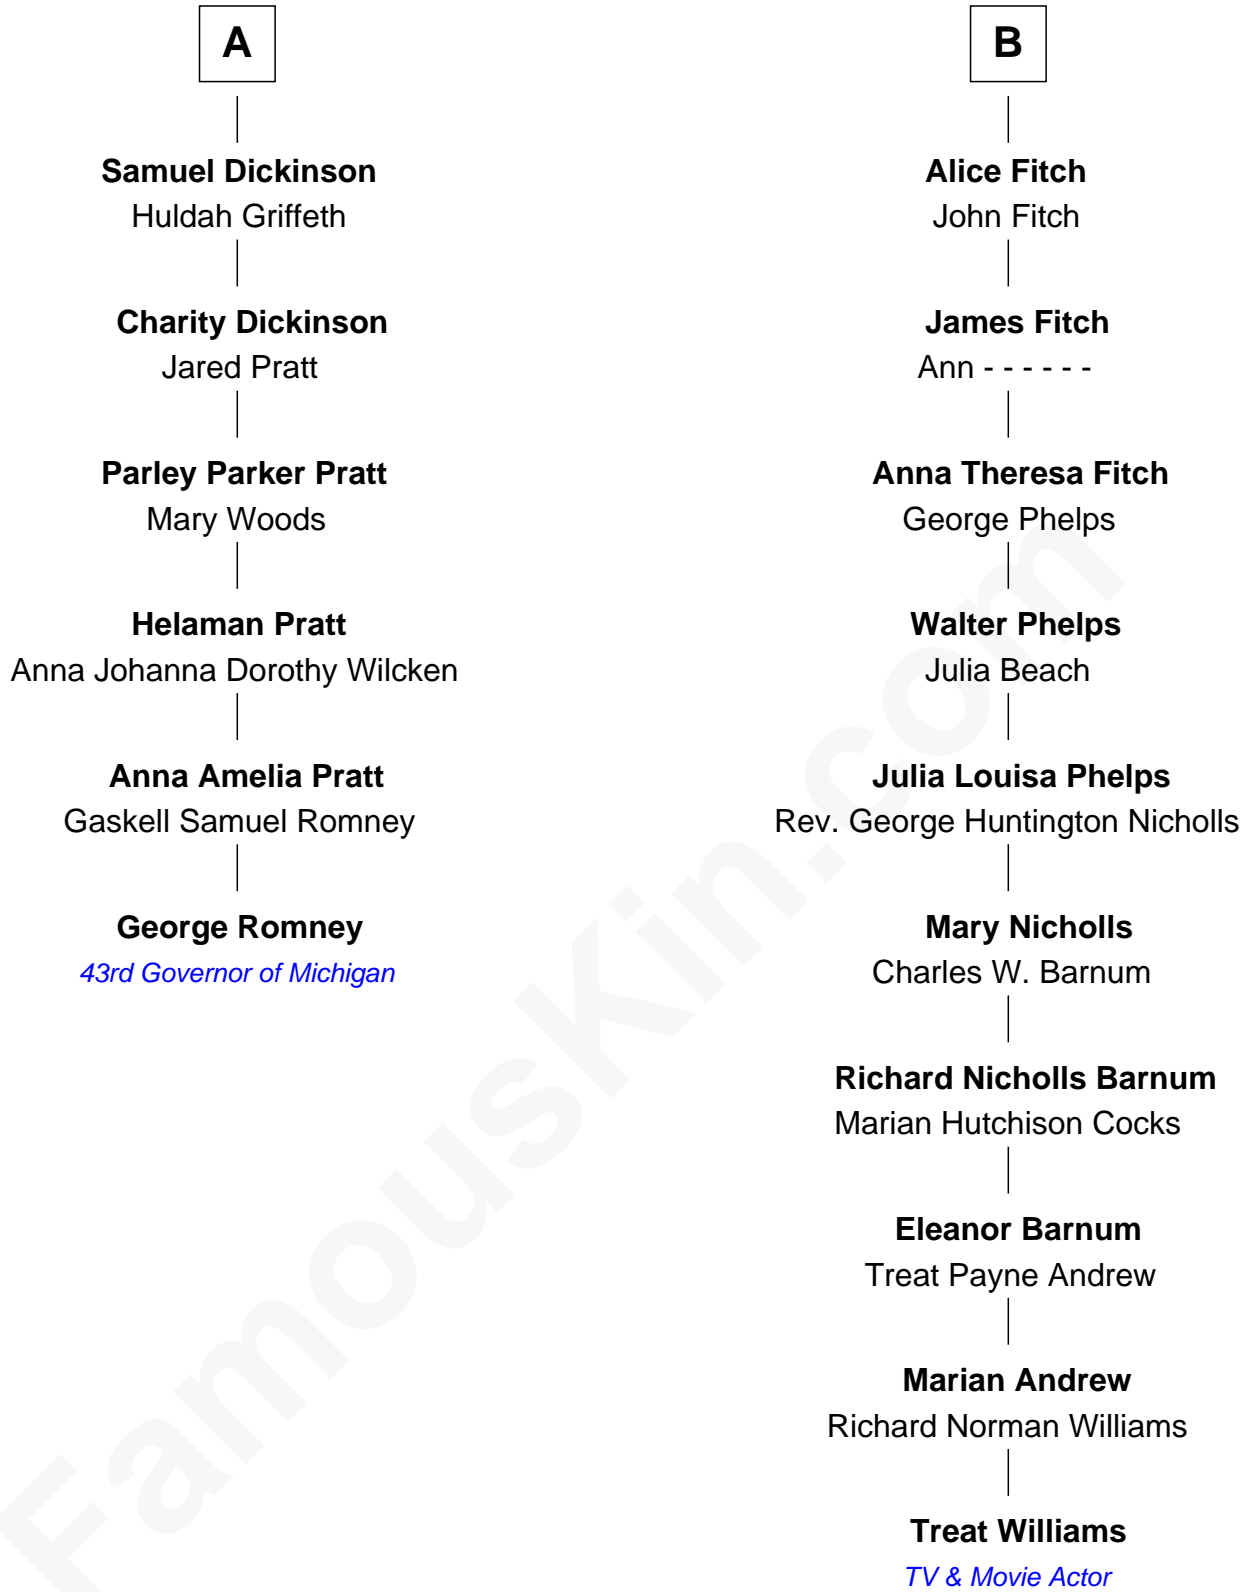

FamousKin.com Relationship Chart of

George Romney

43rd Governor of Michigan

12th cousin 4 times removed of

Treat Williams

TV & Movie Actor

William Grindall

Treat Williams photo by [Philipp Wüst](#) (CC BY SA 3.0 DE)