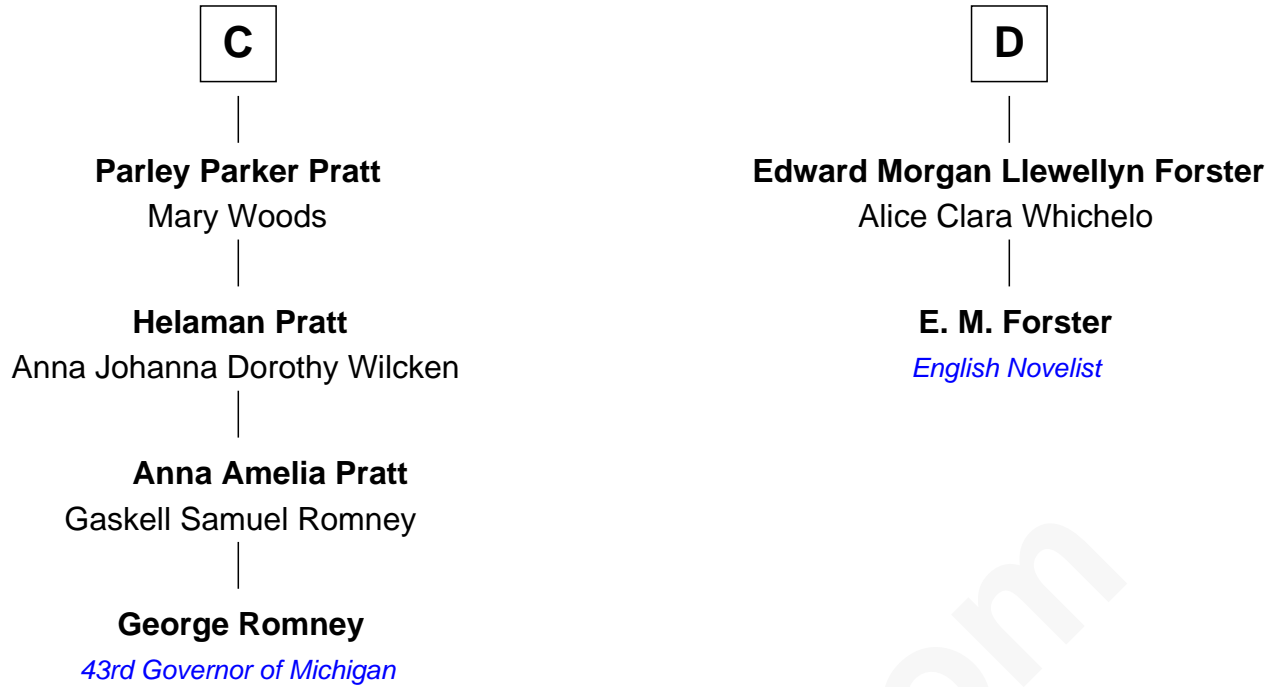

FamousKin.com Relationship Chart of

George Romney

43rd Governor of Michigan

18th cousin 2 times removed of

E. M. Forster

English Novelist

Hugh le Despencer

Eleanor de Clare

Elizabeth Greene

William Raleigh

Sir Edward Raleigh

Margaret Verney

Sir Edward Raleigh

Anne Chamberlayne

A

Elizabeth le Despencer

Maurice de Berkeley

Thomas de Berkeley

Margaret de Lisle

Elizabeth de Berkeley

Richard de Beauchamp

Eleanor Beauchamp

Edmund Beaufort

Margaret Beaufort

Humphrey Stafford

Henry Stafford

Catherine Woodville

Anne Stafford

Sir George Hastings

B

FamousKin.com