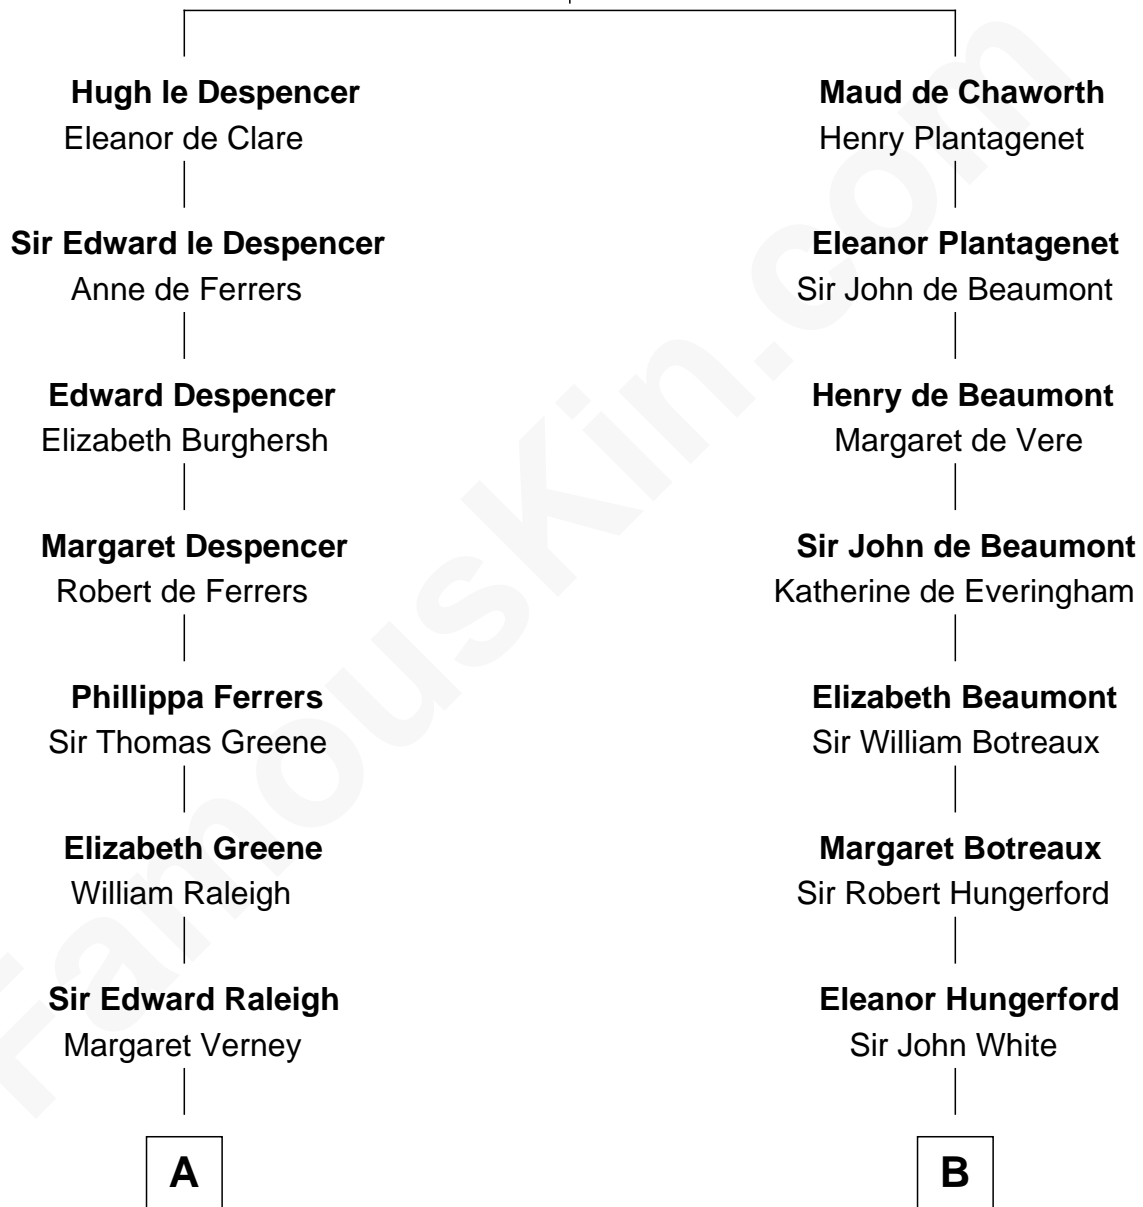

Isabella de Beauchamp

with husband
Sir Hugh le Despencer

with husband
Sir Patrick de Chaworth