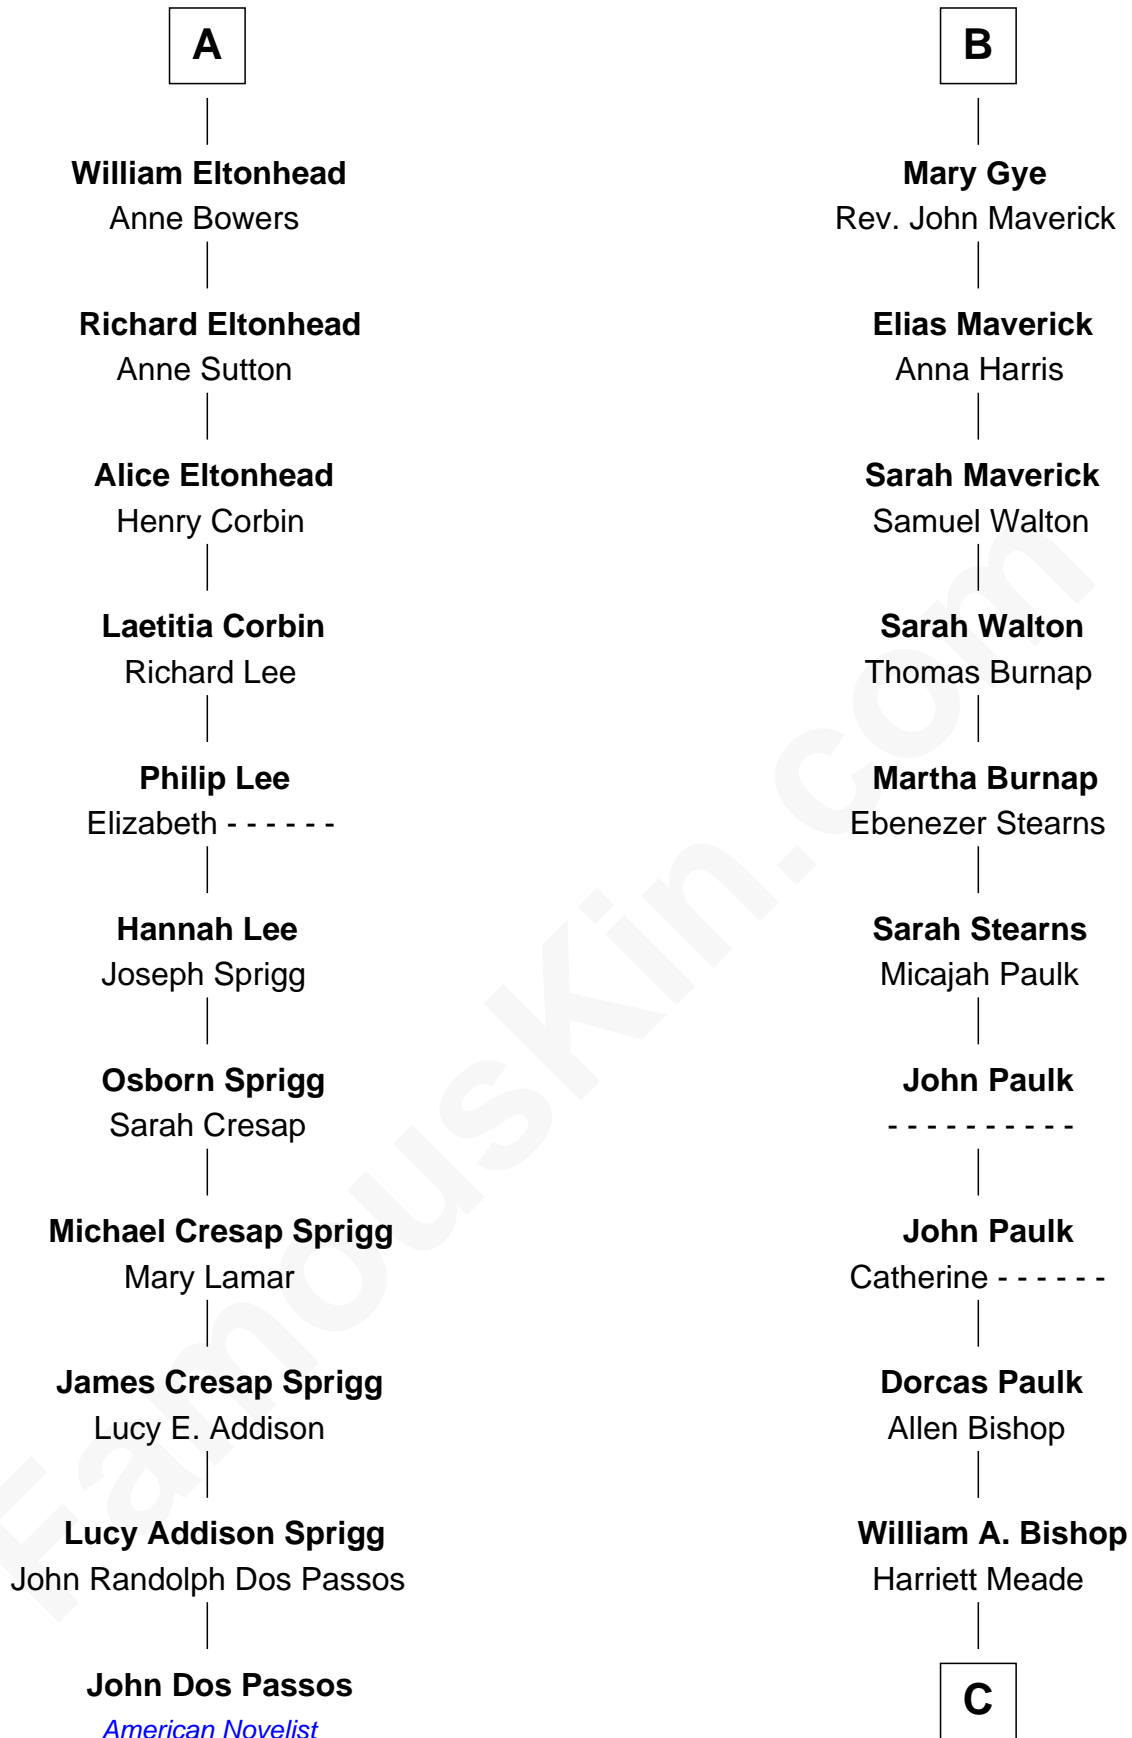

FamousKin.com Relationship Chart of

John Dos Passos
American Novelist

17th cousin 3 times removed of

Michael Strahan
NFL Player and TV Personality

Richard Fitzalan
Eleanor Plantagenet

Sir Richard Fitzalan
Elizabeth de Bohun

Joan Fitzalan
Sir William Echyngham

Joan Echyngham
Sir John Bayntun

Henry Bayntun

Jane Bayntun
Thomas Prowse

Mary Prowse
John Gye

Robert Gye
Grace Dowrish

B

C