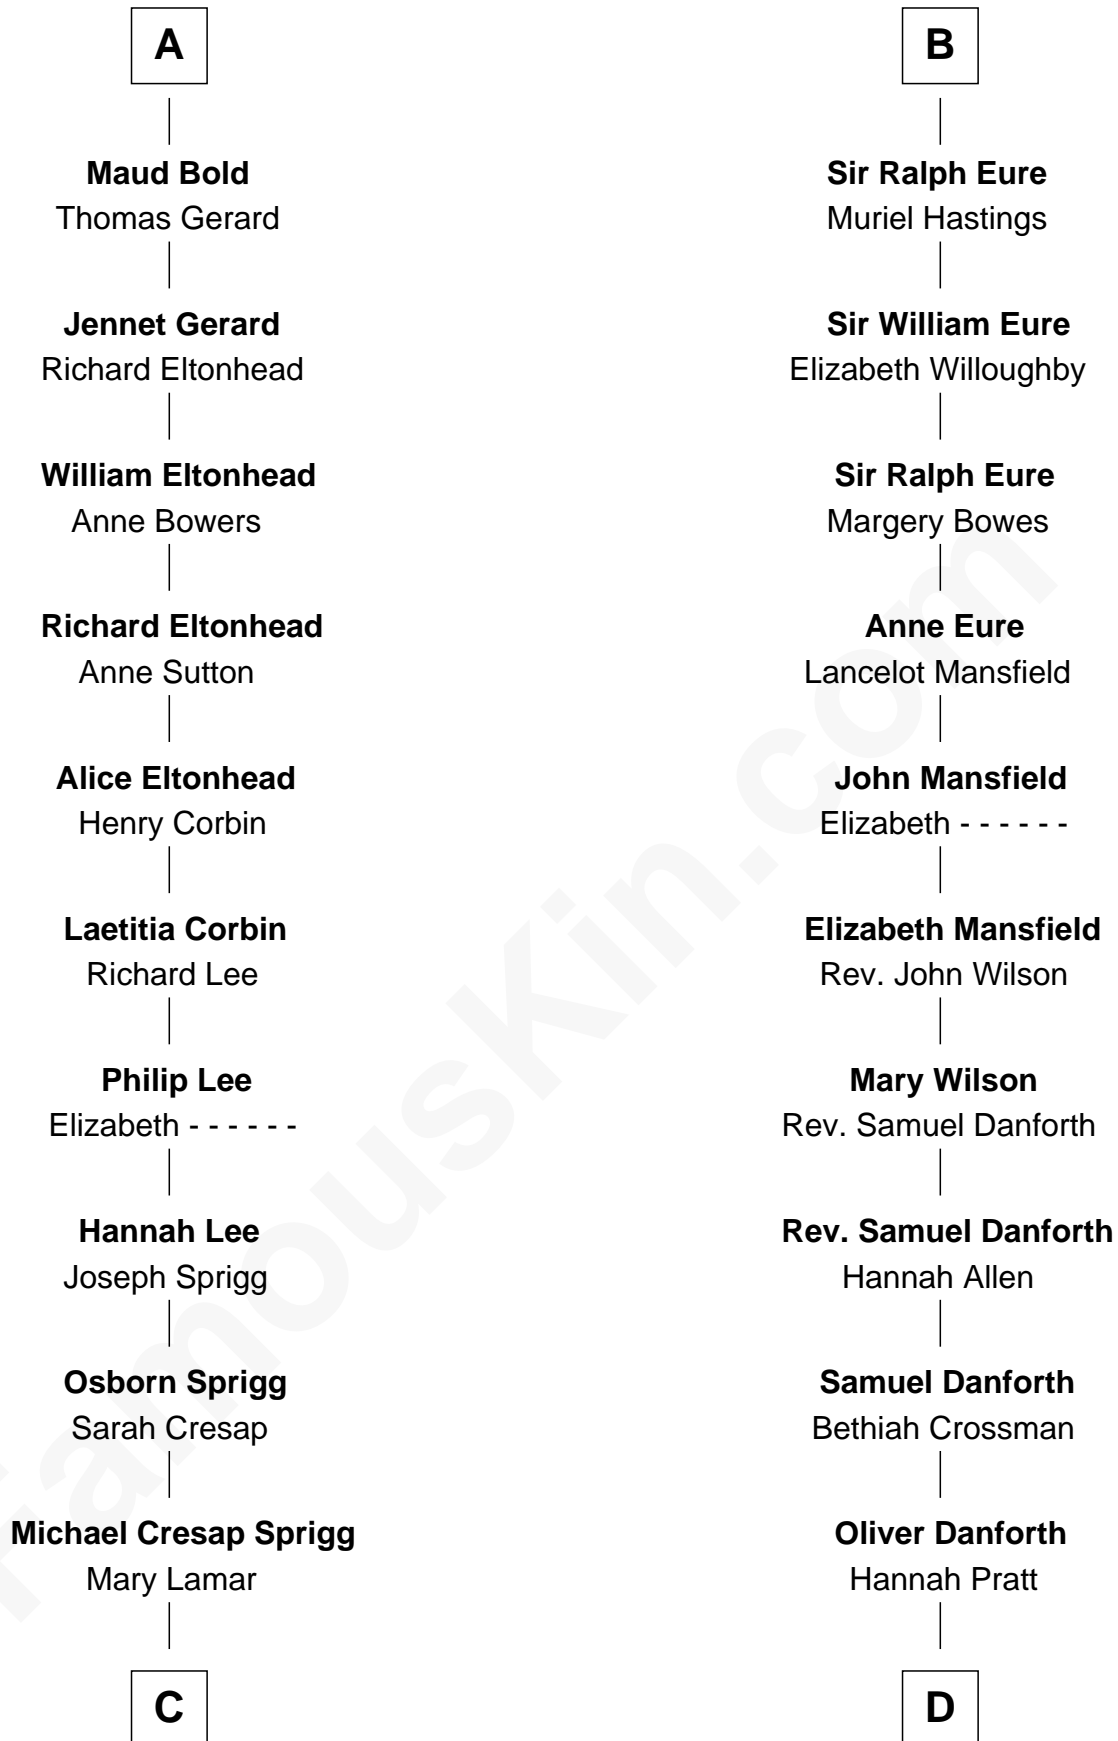

## Relationship Chart of

### John Dos Passos

American Novelist

19th cousin 2 times removed of

**E. C. Segar**  
 Cartoonist (Popeye creator)

E. C. Segar photo by [U. S. War Stamp Council](#)