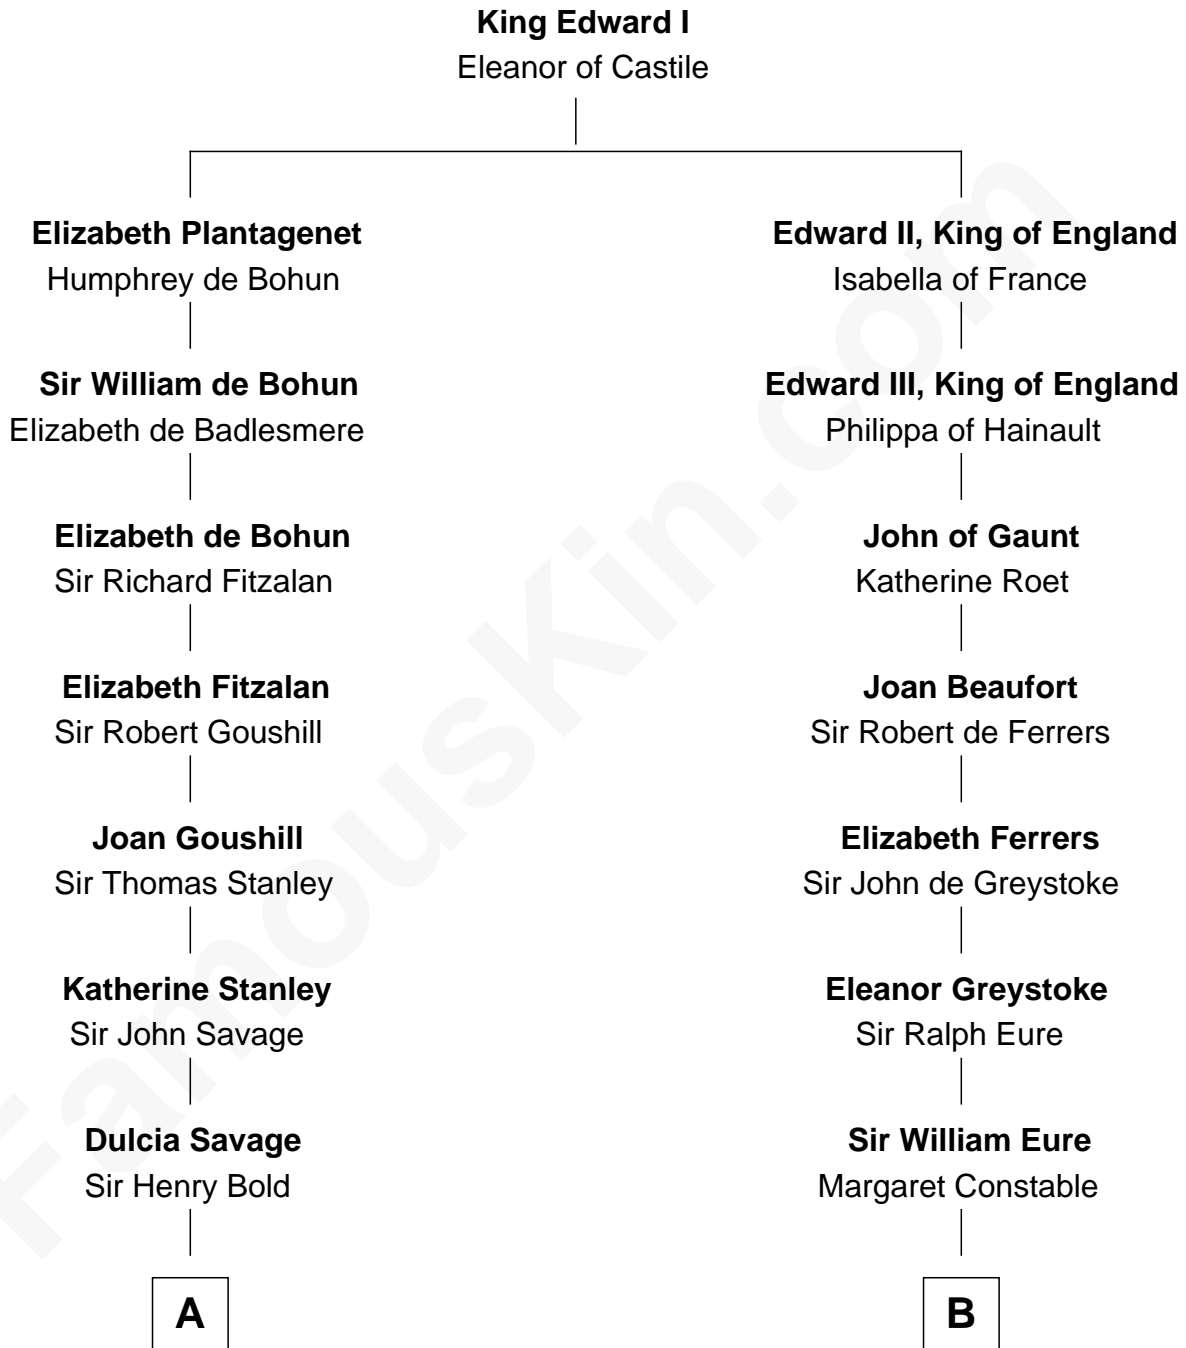

## Relationship Chart of

### John Dos Passos

American Novelist

19th cousin 2 times removed of

**E. C. Segar**  
 Cartoonist (Popeye creator)

E. C. Segar photo by [U. S. War Stamp Council](#)