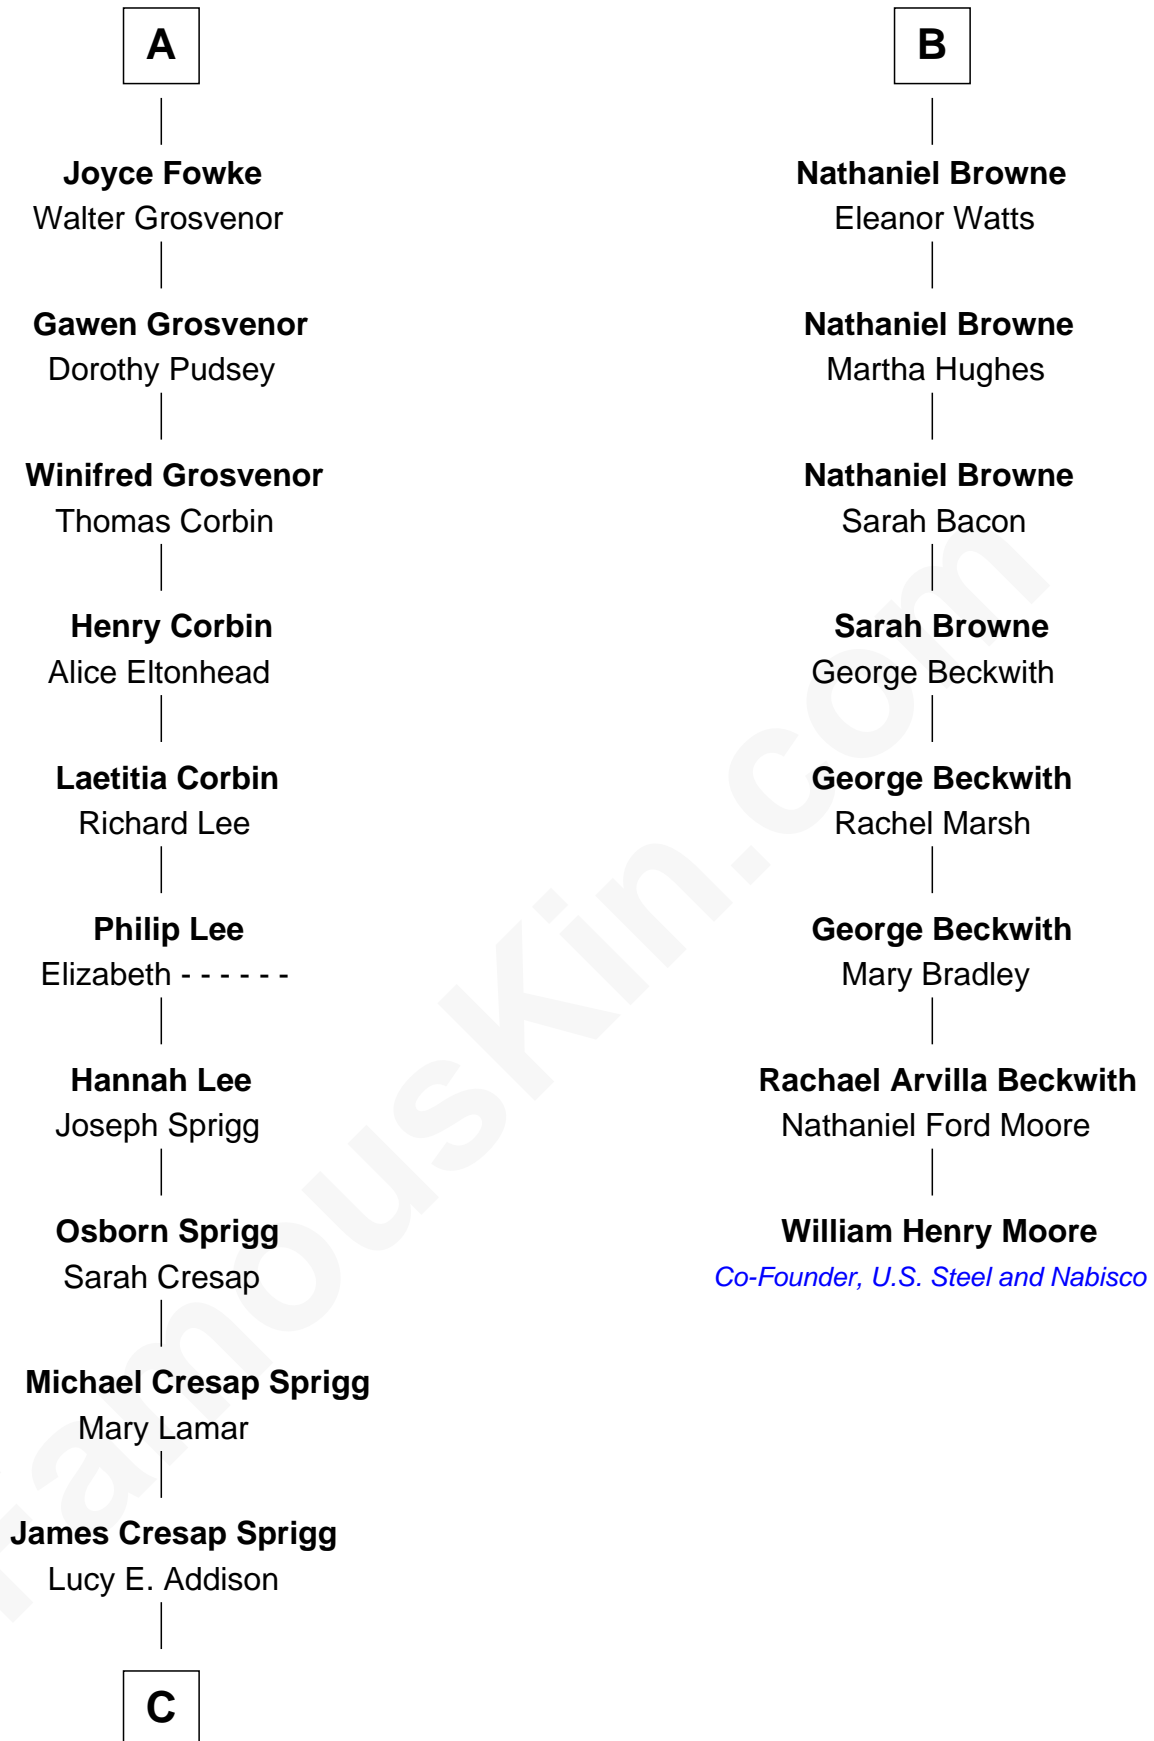

**FamousKin.com**  
**Relationship Chart of**  
**John Dos Passos**  
*American Novelist*

**14th cousin 4 times removed of**  
**William Henry Moore**  
*Co-Founder, U.S. Steel and Nabisco*

**Sir Baldwin Freville**  
 Maude le Scrope

**C**

—  
**Lucy Addison Sprigg**  
John Randolph Dos Passos

—  
**John Dos Passos**  
*American Novelist*

FamousKin.com