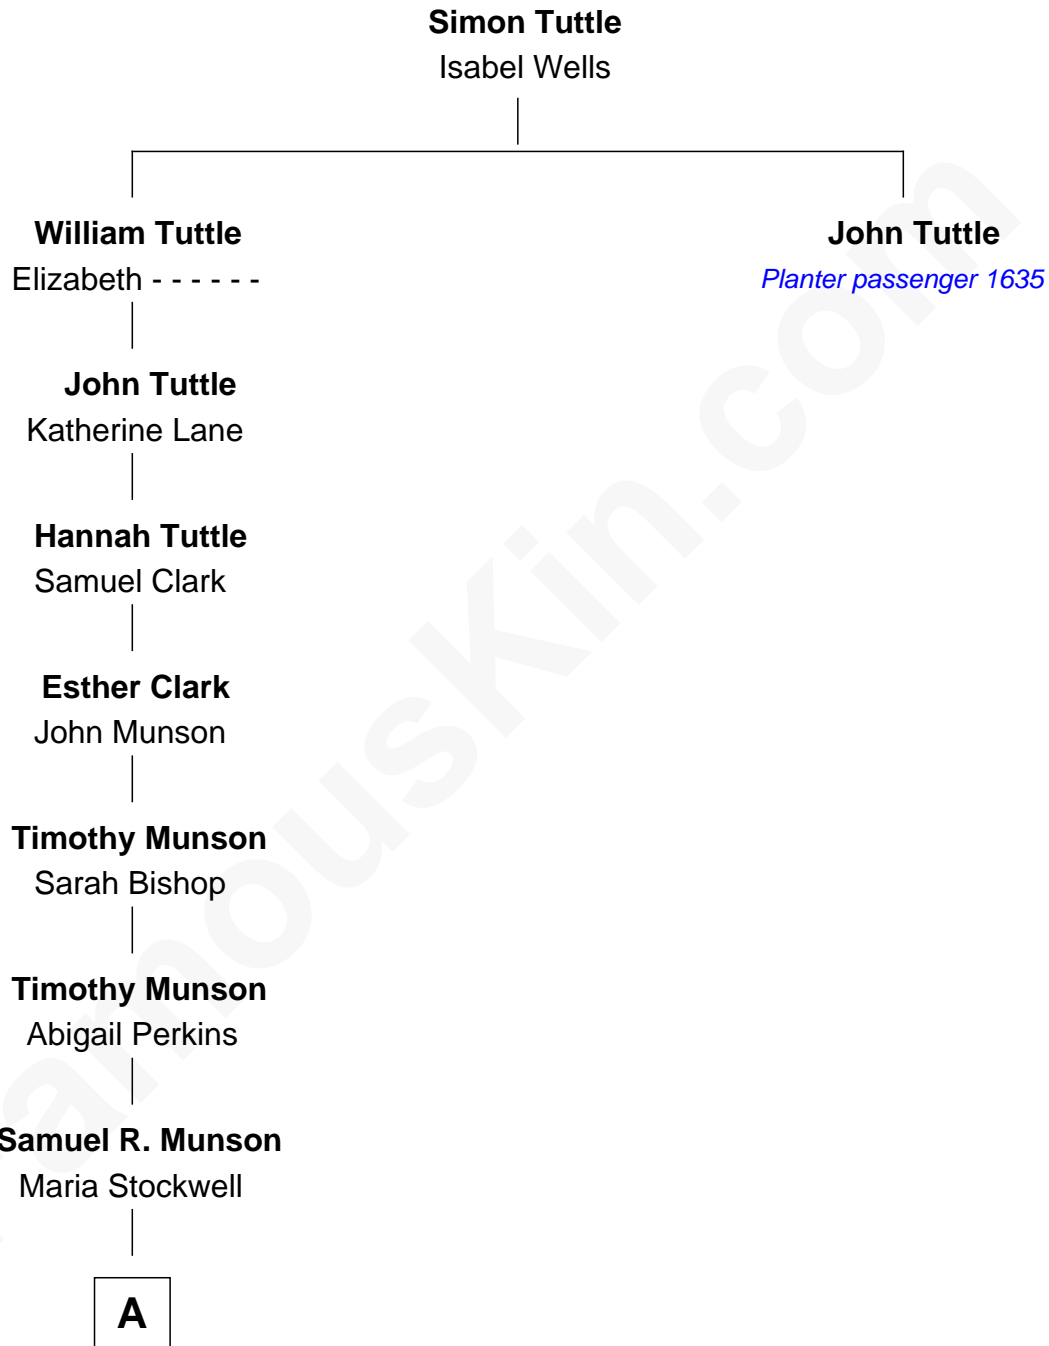

FamousKin.com Relationship Chart of

Thurman Munson

MLB Catcher - NY Yankees

8th great-grandnephew of

John Tuttle

(1596 - 1656) Planter passenger 1635

A

—
Perry Munson

Emily Rogers

—
Vernon M. Munson

Hazel L. Jones

—
Darrell Vernon Munson

Ruth Myrna Smylie

—
Thurman Munson

MLB Catcher - NY Yankees

FamousKin.com