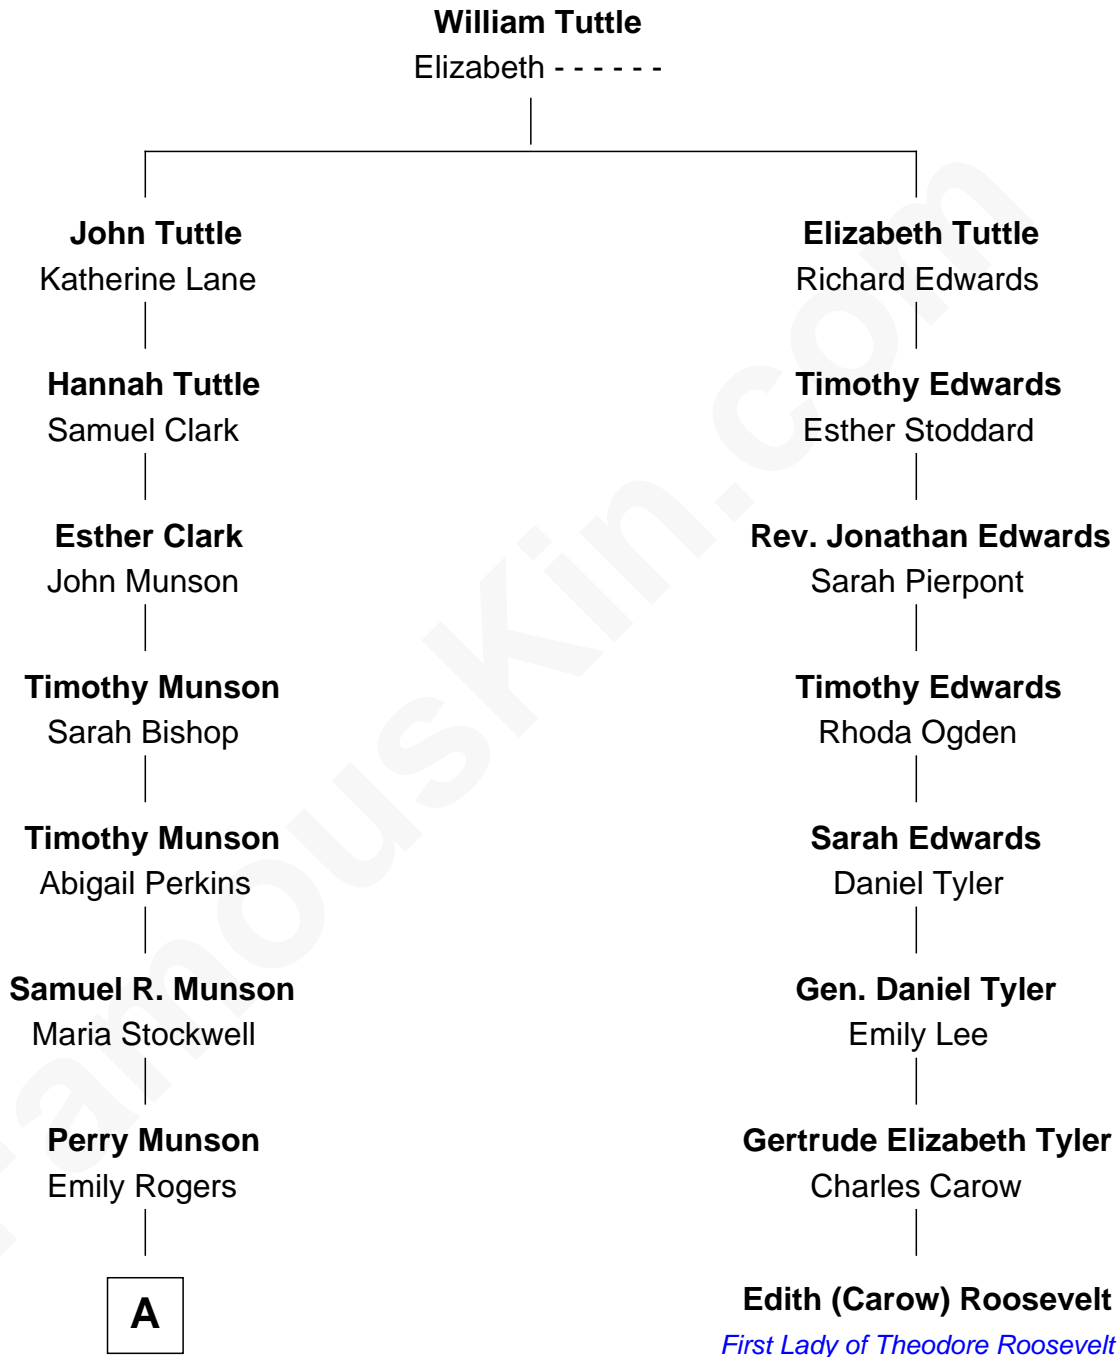

# FamousKin.com Relationship Chart of

**Thurman Munson**

*MLB Catcher - NY Yankees*

7th cousin 2 times removed of

**Edith (Carow) Roosevelt**

*First Lady of President Theodore Roosevelt*

A

Vernon M. Munson