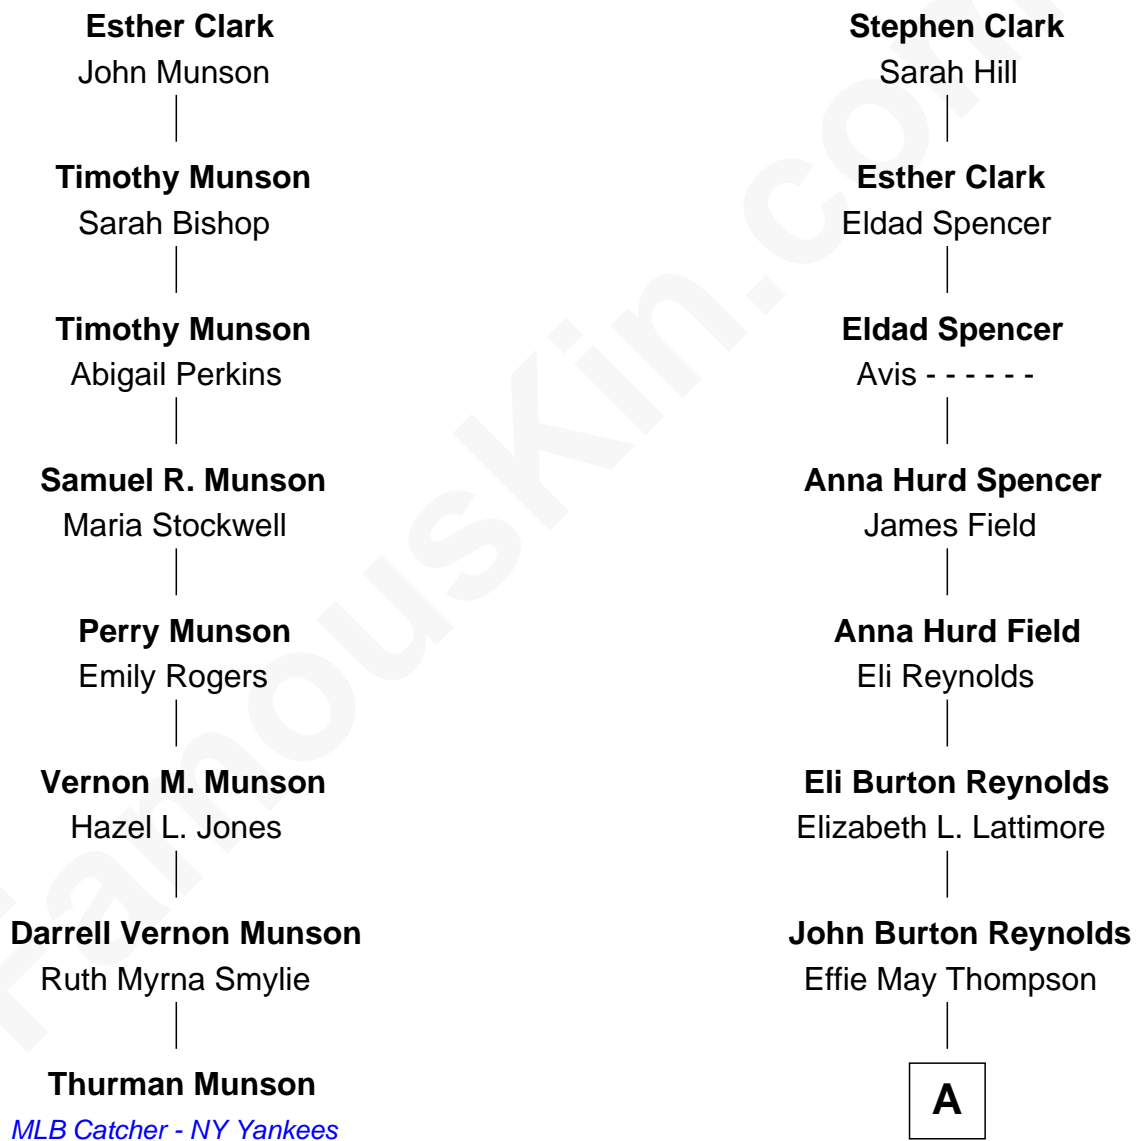

# FamousKin.com Relationship Chart of

**Thurman Munson**

*MLB Catcher - NY Yankees*

7th cousin 1 time removed of

**Burt Reynolds**

*Movie Actor*

**Samuel Clark**

Hannah Tuttle

A

**Burton Milo Reynolds**  
Harriette Fernette Miller

**Burt Reynolds**  
*Movie Actor*

FamousKin.com