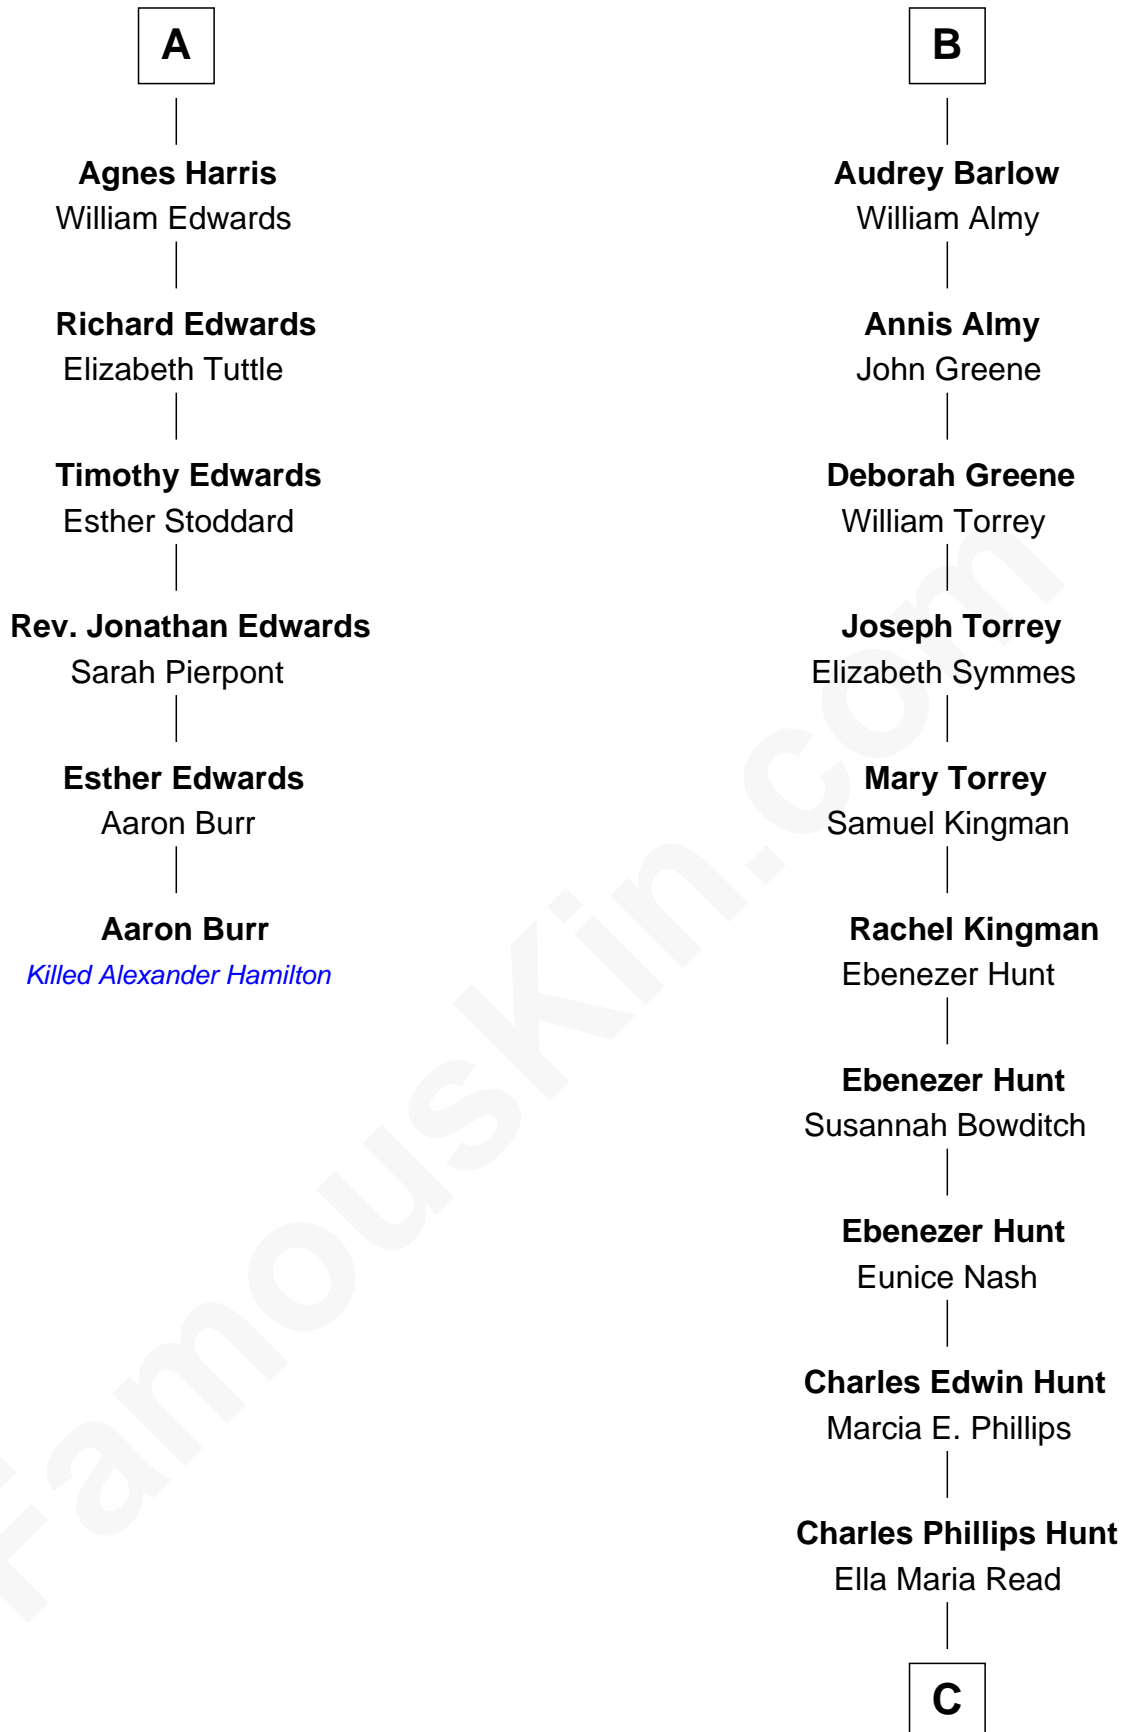

# FamousKin.com Relationship Chart of

**Aaron Burr**

*Killed Alexander Hamilton*

12th cousin 7 times removed of

**Linda Hunt**

*TV and Movie Actress*

**Robert Poyntz**  
Katherine FitzNichol

**Sir Nicholas Poyntz**

Elizabeth Mill

**Humphrey Poyntz**

Elizabeth Pollard

**William Poyntz**

-----

**Wilmot Poyntz**

Thomas Hext

**Margery Hext**

**Margaret Poyntz**

Ralph Greville

**John Greville**

Jane Forster

**Agnes Greville**

Sir Edmund Tame

**Margaret Tame**

Sir Humphrey Stafford

**Ellen Stafford**

Thomas Barlow

**Stafford Barlow**

-----

**B**

C

**Charles Edwin Hunt**  
Louise Phipps Davy

**Raymond Davy Hunt**  
Elsie R. Doying