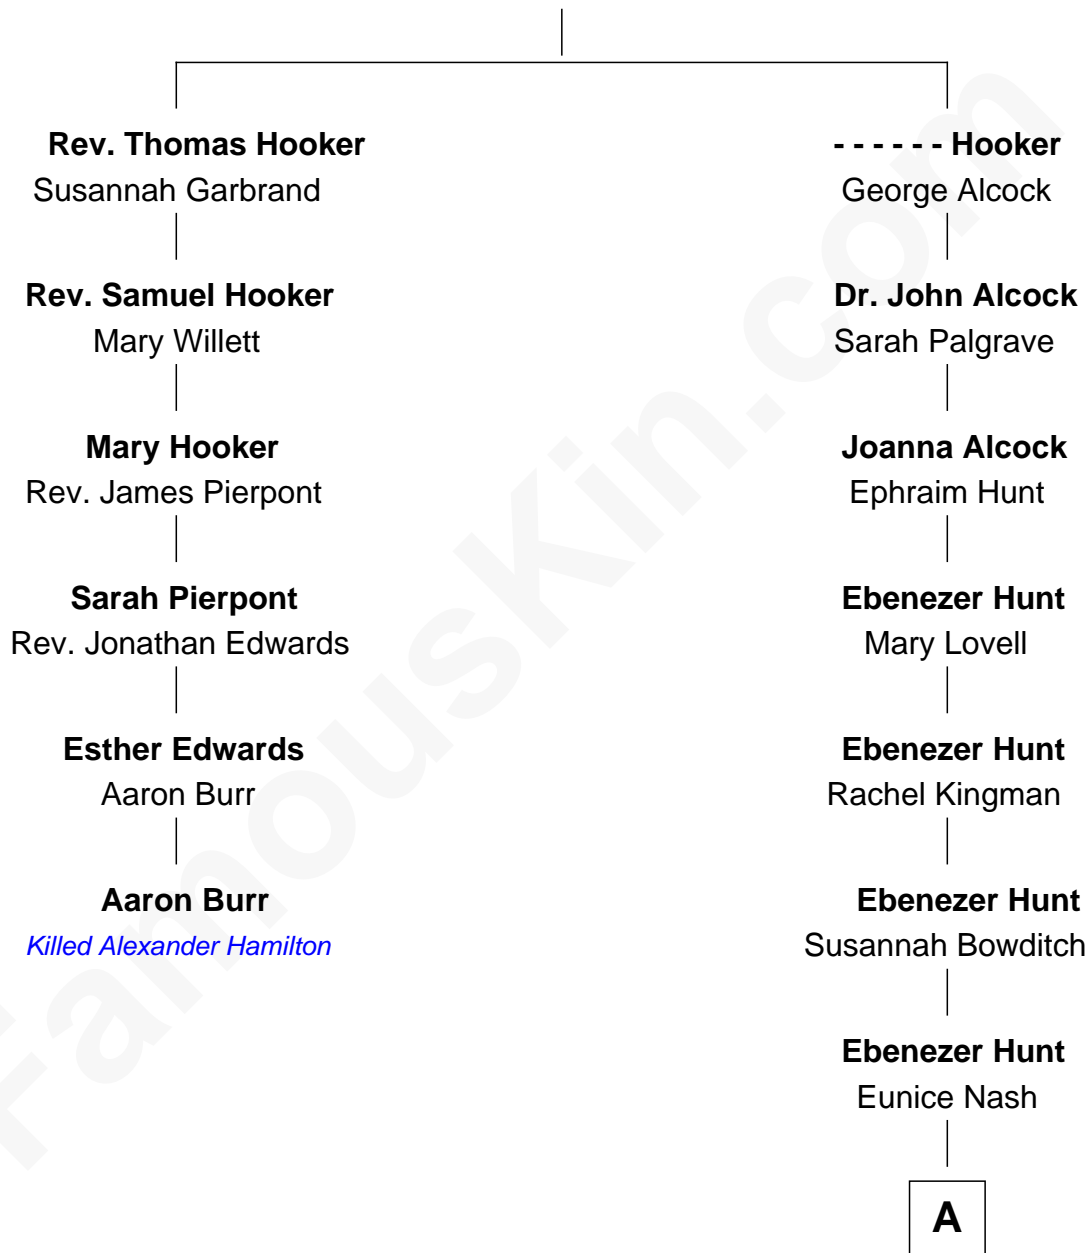

# FamousKin.com Relationship Chart of

**Aaron Burr**

*Killed Alexander Hamilton*

5th cousin 6 times removed of

**Linda Hunt**

*TV and Movie Actress*

**Thomas Hooker**

A

**Charles Edwin Hunt**

Marcia E. Phillips

**Charles Phillips Hunt**

Ella Maria Read

**Charles Edwin Hunt**

Louise Phipps Davy

**Raymond Davy Hunt**

Elsie R. Doying