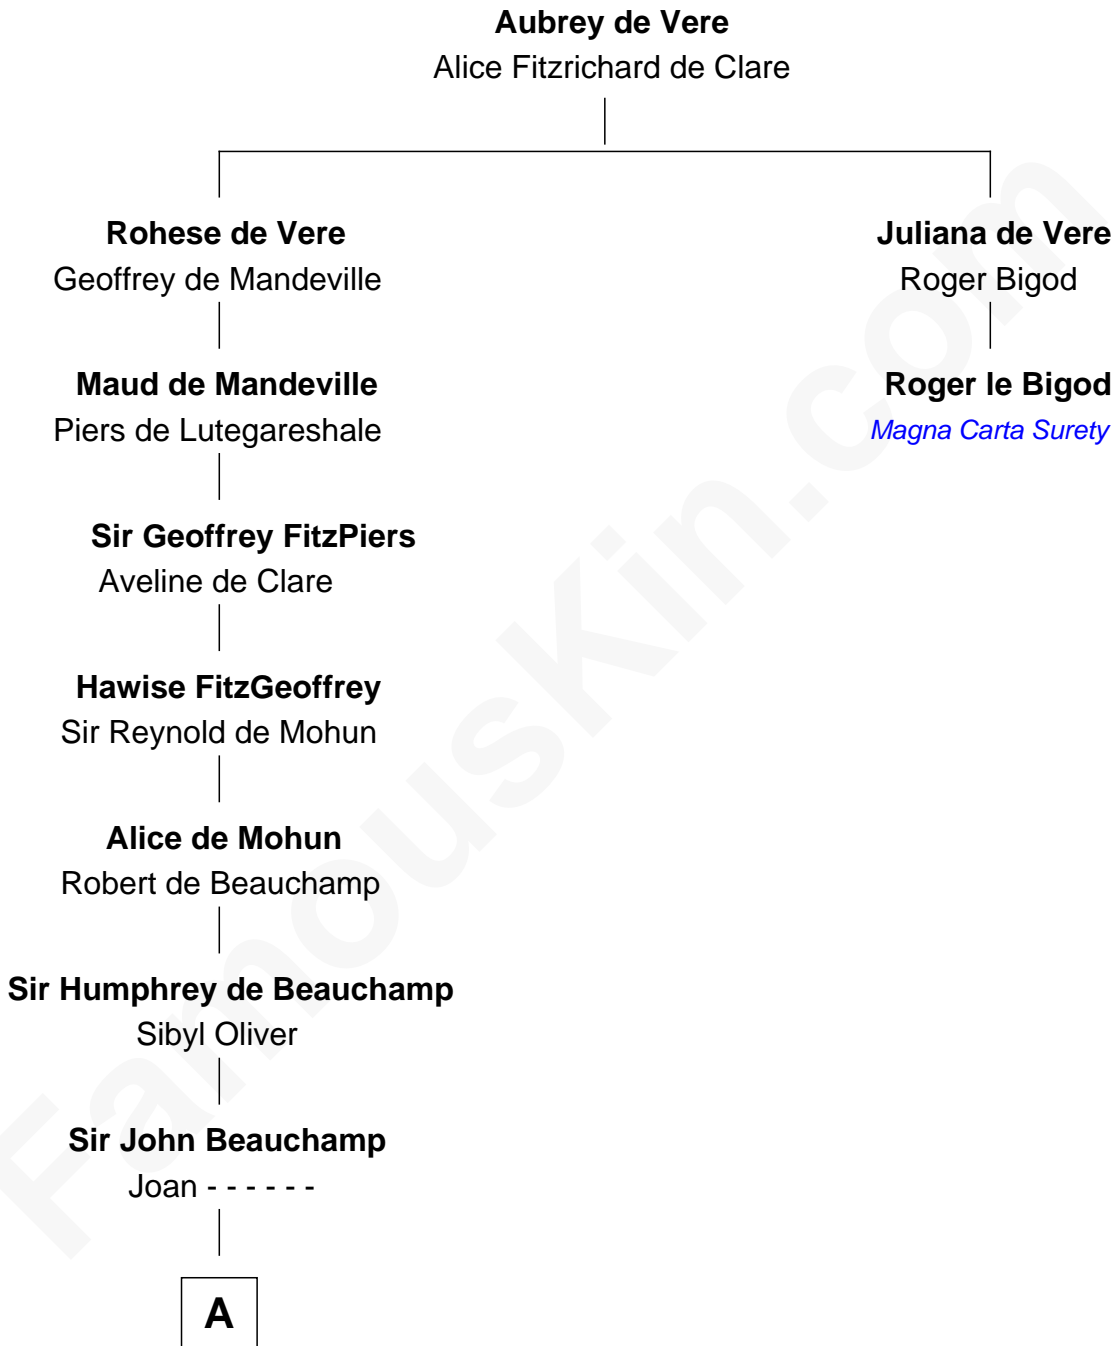

FamousKin.com Relationship Chart of

Aaron Burr

Killed Alexander Hamilton

1st cousin 20 times removed of

Roger le Bigod

Magna Carta Surety

B

Richard Edwards

Elizabeth Tuttle

Timothy Edwards

Esther Stoddard

Rev. Jonathan Edwards

Sarah Pierpont

Esther Edwards

Aaron Burr

Aaron Burr

Killed Alexander Hamilton

FamousKin.com