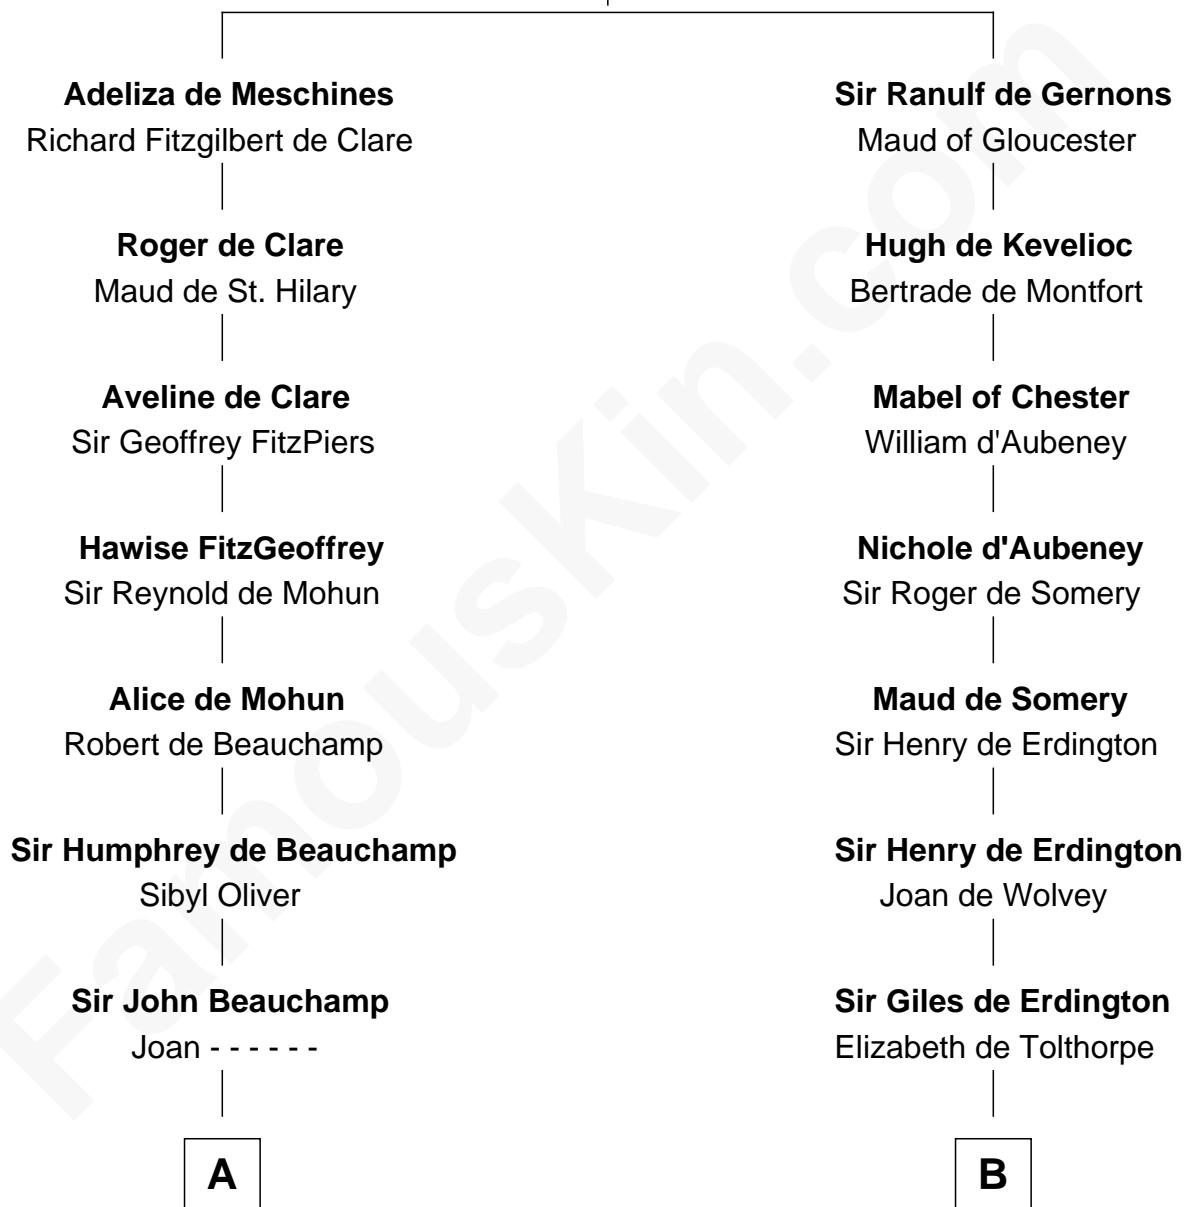

FamousKin.com Relationship Chart of

Aaron Burr

Killed Alexander Hamilton

21st cousin of

John Davis

14th and 17th Governor of Massachusetts

Ranulf III le Meschin

Lucy of Bolingbroke

Aaron Burr

Aaron Burr

Killed Alexander Hamilton

D

Martha Wright

Israel Heald

Dorothy Heald

Simon Davis