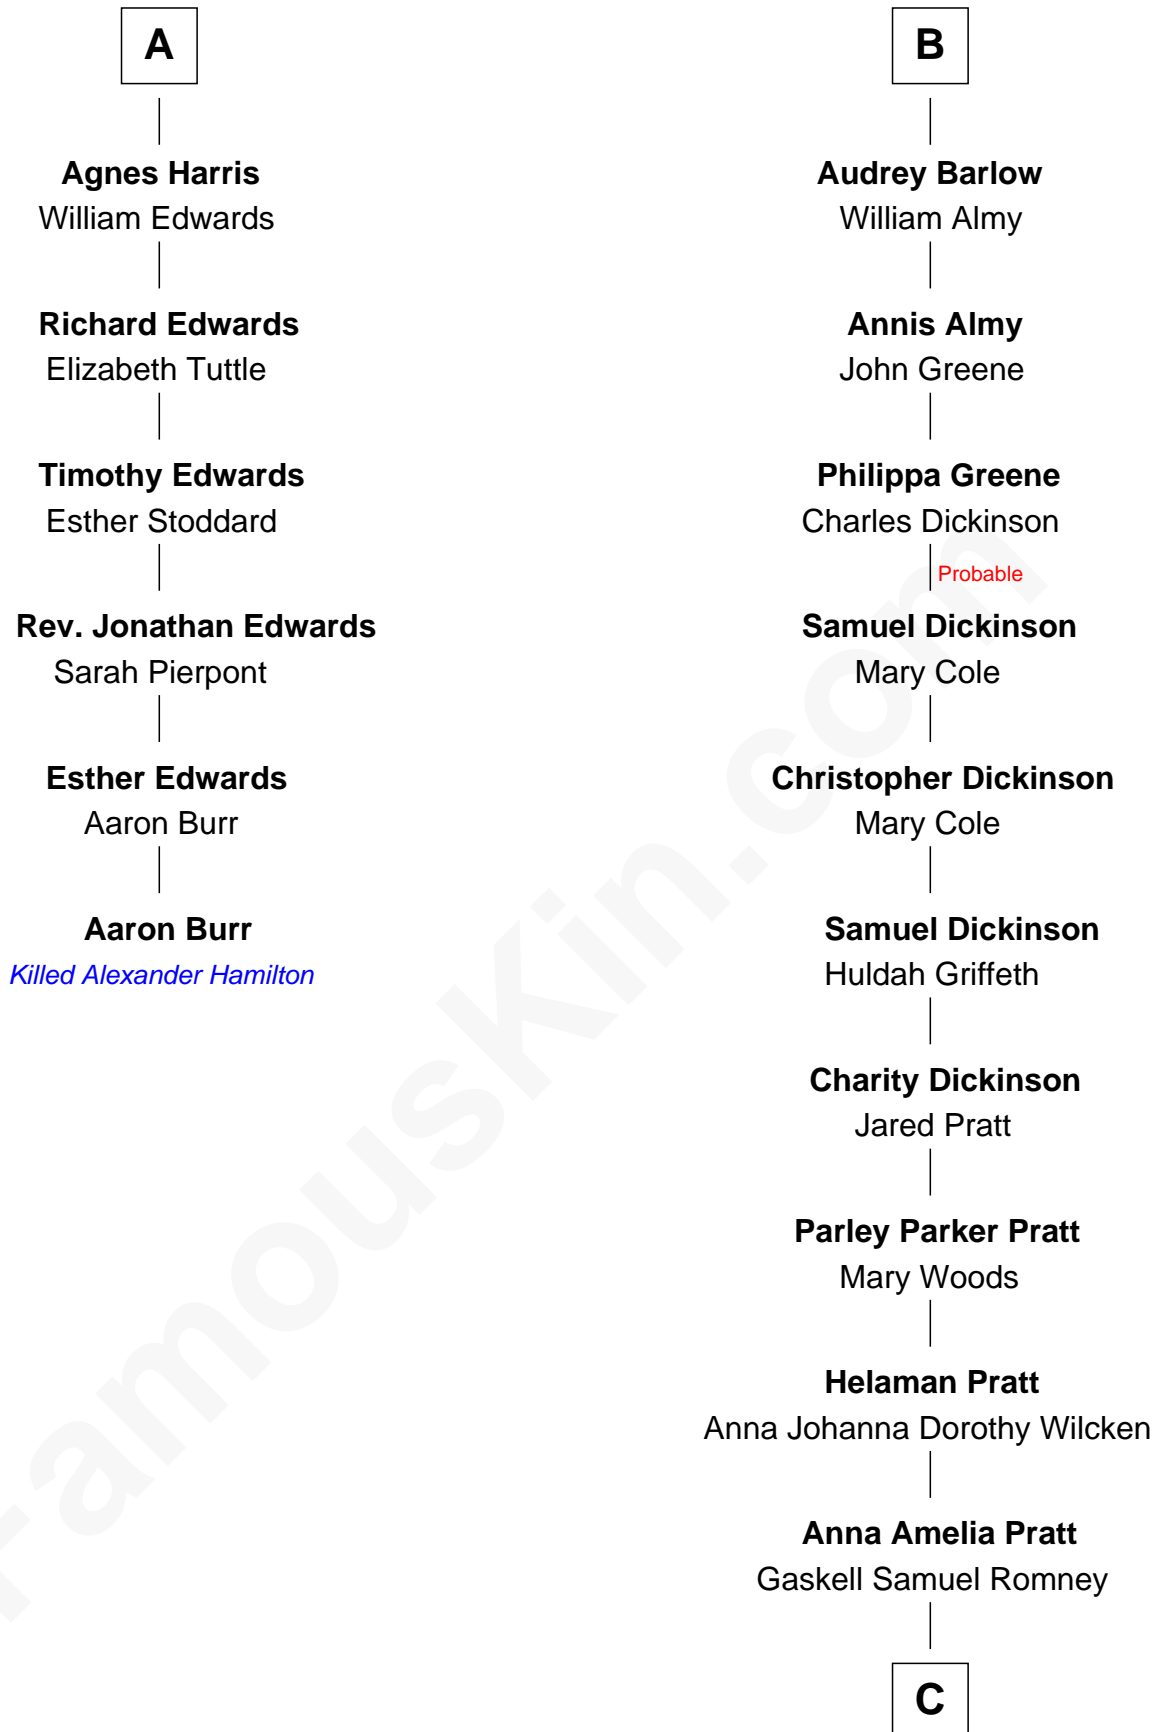

# FamousKin.com Relationship Chart of

**Aaron Burr**

*Killed Alexander Hamilton*

12th cousin 6 times removed of

**Mitt Romney**

*70th Governor of Massachusetts*

**Robert Poyntz**  
Katherine FitzNichol

**Sir Nicholas Poyntz**

Elizabeth Mill

**Humphrey Poyntz**

Elizabeth Pollard

**William Poyntz**

-----

**Wilmot Poyntz**

Thomas Hext

**Margery Hext**

**Margaret Poyntz**

Ralph Greville

**John Greville**

Jane Forster

**Agnes Greville**

Sir Edmund Tame

**Margaret Tame**

Sir Humphrey Stafford

**Ellen Stafford**

Thomas Barlow

**Stafford Barlow**

-----

**B**

C

George Wilcken Romney

Lenore Emily LaFount