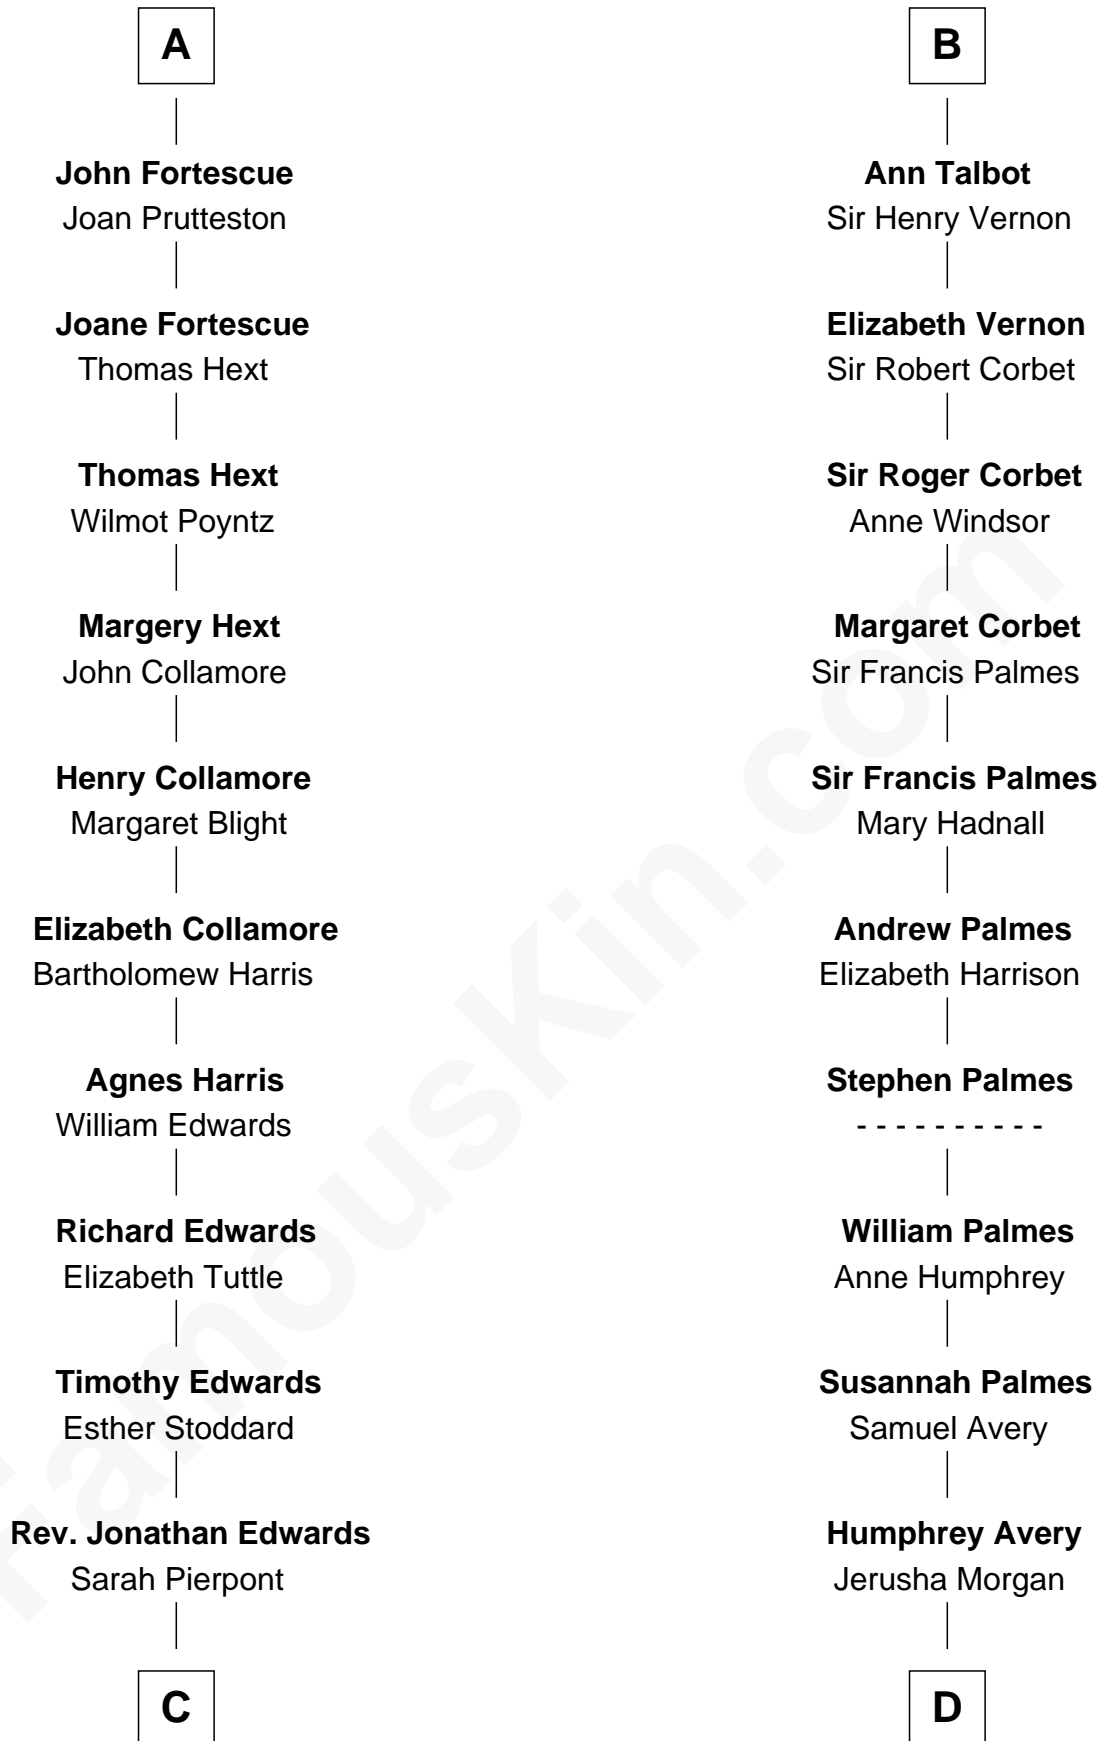

# FamousKin.com Relationship Chart of

**Aaron Burr**

*Killed Alexander Hamilton*

18th cousin 3 times removed of

**John D. Rockefeller**

*Founder of the Standard Oil Company*

**C**

**Esther Edwards**

Aaron Burr

**Aaron Burr**

*Killed Alexander Hamilton*

**D**

**Solomon Avery**

Hannah Punderson

**Miles Avery**

Malinda Pixley

**Lucy Avery**

Godfrey Lewis Rockefeller

**William Avery Rockefeller**

Eliza Davison

**John D. Rockefeller**

*Founder of the Standard Oil Company*

FamousKin.com