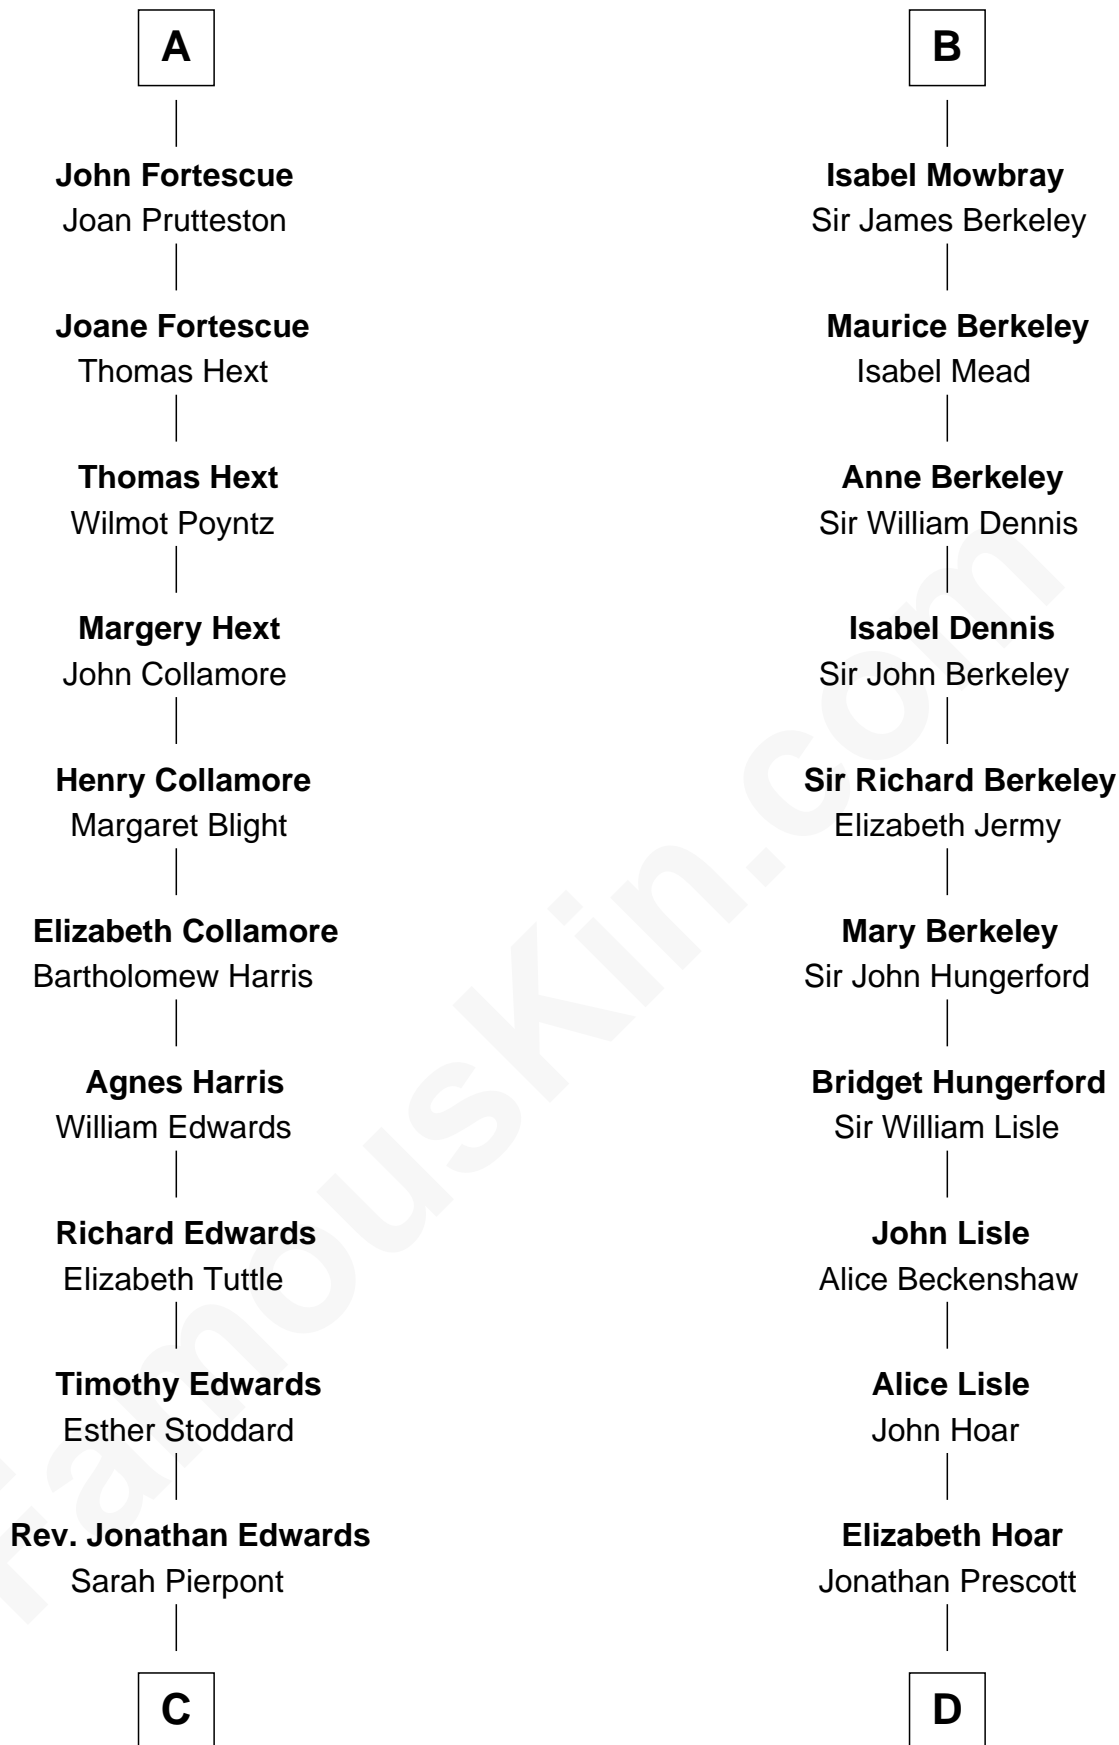

# FamousKin.com Relationship Chart of

**Aaron Burr**

*Killed Alexander Hamilton*

18th cousin 1 time removed of

**Samuel Prescott**

*Completed Paul Revere's Midnight Ride*

**C**

**Esther Edwards**

Aaron Burr

**Aaron Burr**

*Killed Alexander Hamilton*

**D**

**Dr. Jonathan Prescott**

Rebecca Bulkeley

**Dr. Abel Prescott**

Abigail Brigham

**Samuel Prescott**

*Completed Paul Revere's Ride*

FamousKin.com