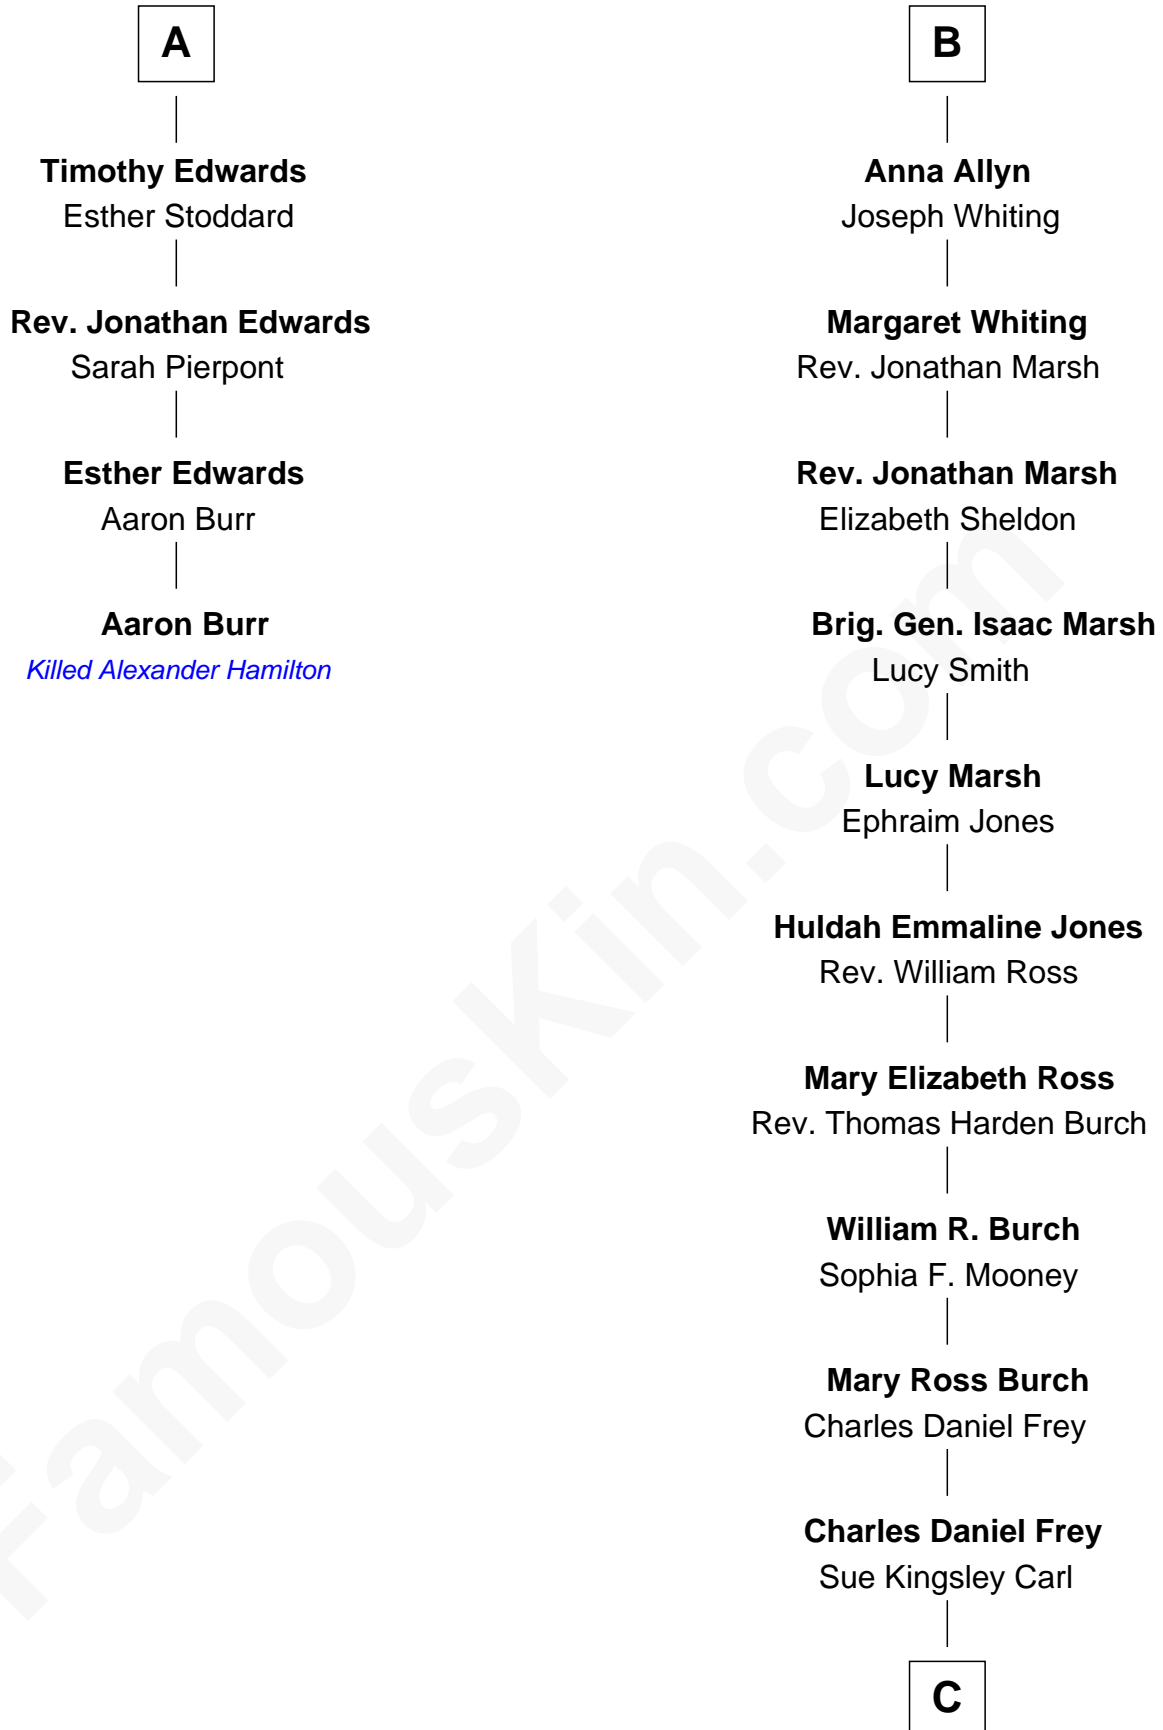

# FamousKin.com Relationship Chart of

**Aaron Burr**

*Killed Alexander Hamilton*

10th cousin 8 times removed of

**Julie Bowen**

*TV and Movie Actress*

**John Fortescue**

Joan Prutteston

**Elizabeth Collamore**

Bartholomew Harris

**Agnes Harris**

William Edwards

**Richard Edwards**

Elizabeth Tuttle

**A**

**William Fortescue**

Elizabeth Champernowne

**Jane Fortescue**

John Cobleigh

**Margaret Cobleigh**

Sir Roger Giffard

**Jane Giffard**

Amyas Chichester

**Frances Chichester**

John Wyatt

**Margaret Wyatt**

Matthew Allyn

**John Allyn**

Ann Smith

**B**

C

**Suzanne Frey**