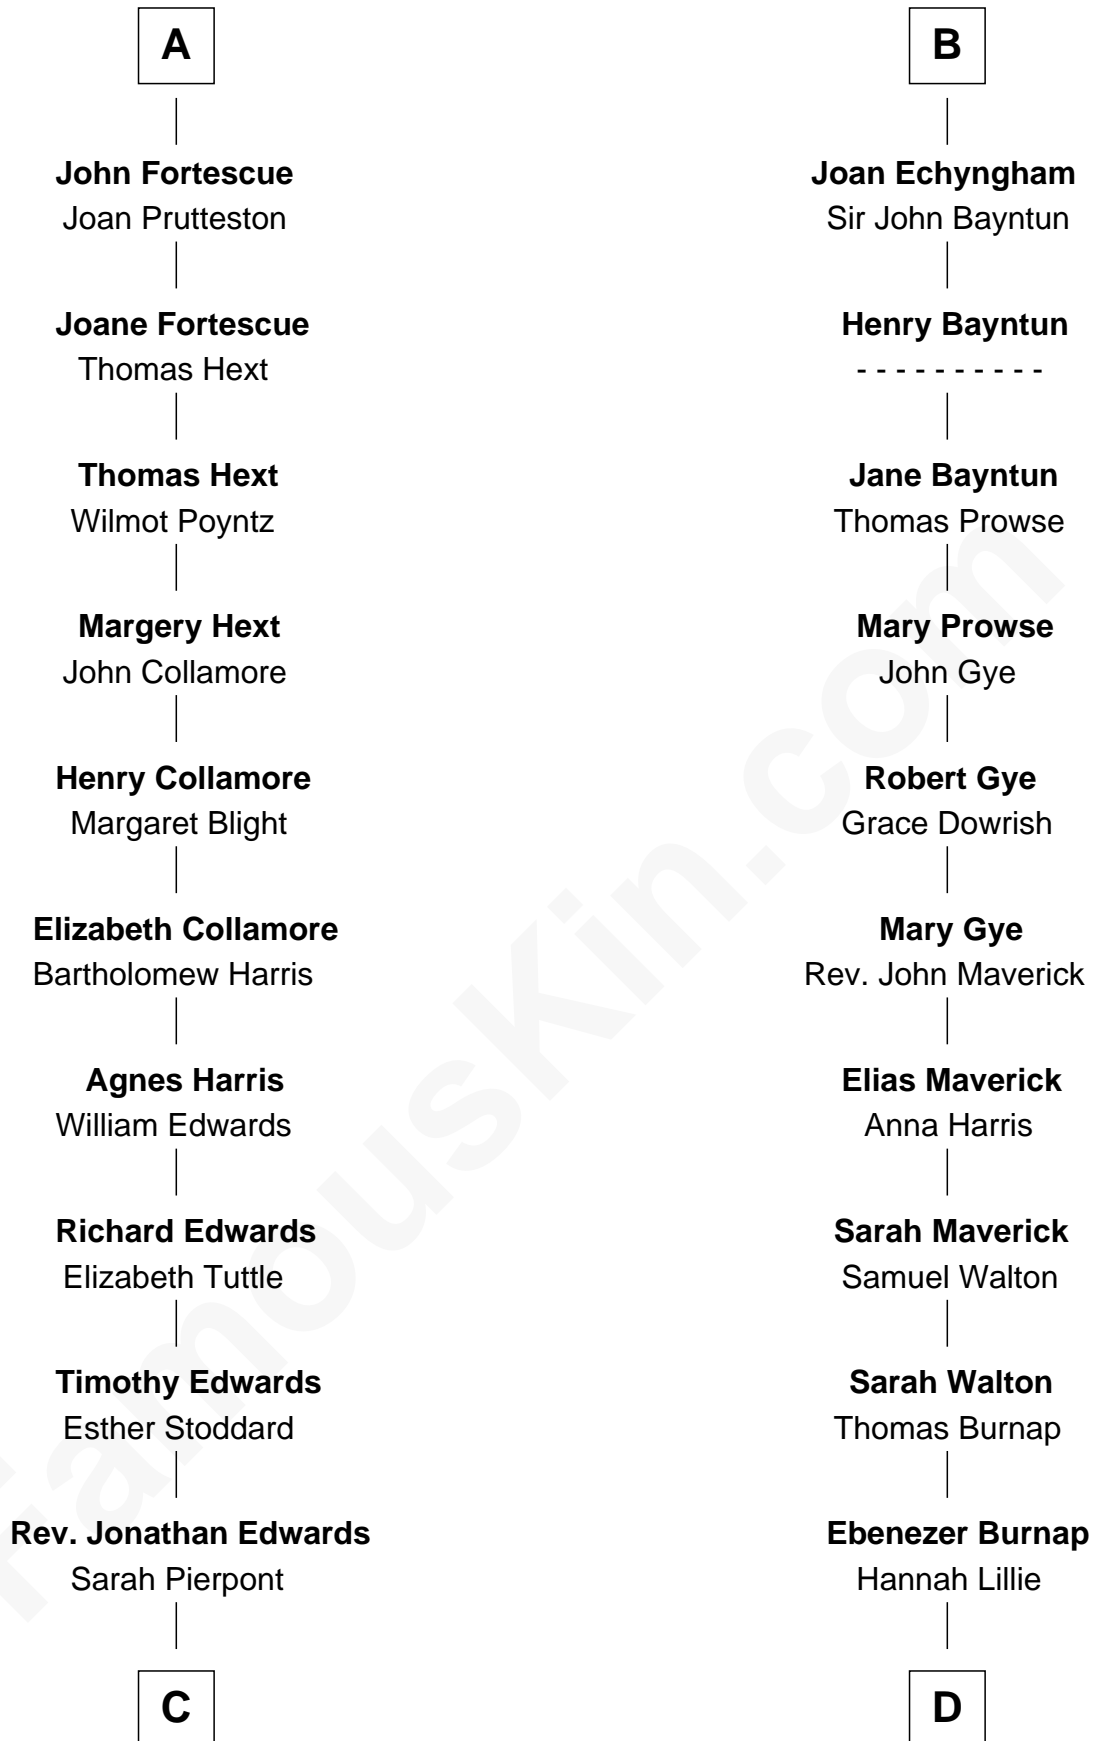

FamousKin.com Relationship Chart of

Aaron Burr

Killed Alexander Hamilton

18th cousin 2 times removed of

Henry Hastings Sibley

1st Governor of Minnesota

Sir Geoffrey FitzPiers

Aveline de Clare

C

Esther Edwards

Aaron Burr

Aaron Burr

Killed Alexander Hamilton

D

Hannah Burnap

Jonathan Sibley

Reuben Sibley

Ruth Sibley

Solomon Sibley

Sarah Whipple Sproat

Henry Hastings Sibley

1st Governor of Minnesota

FamousKin.com