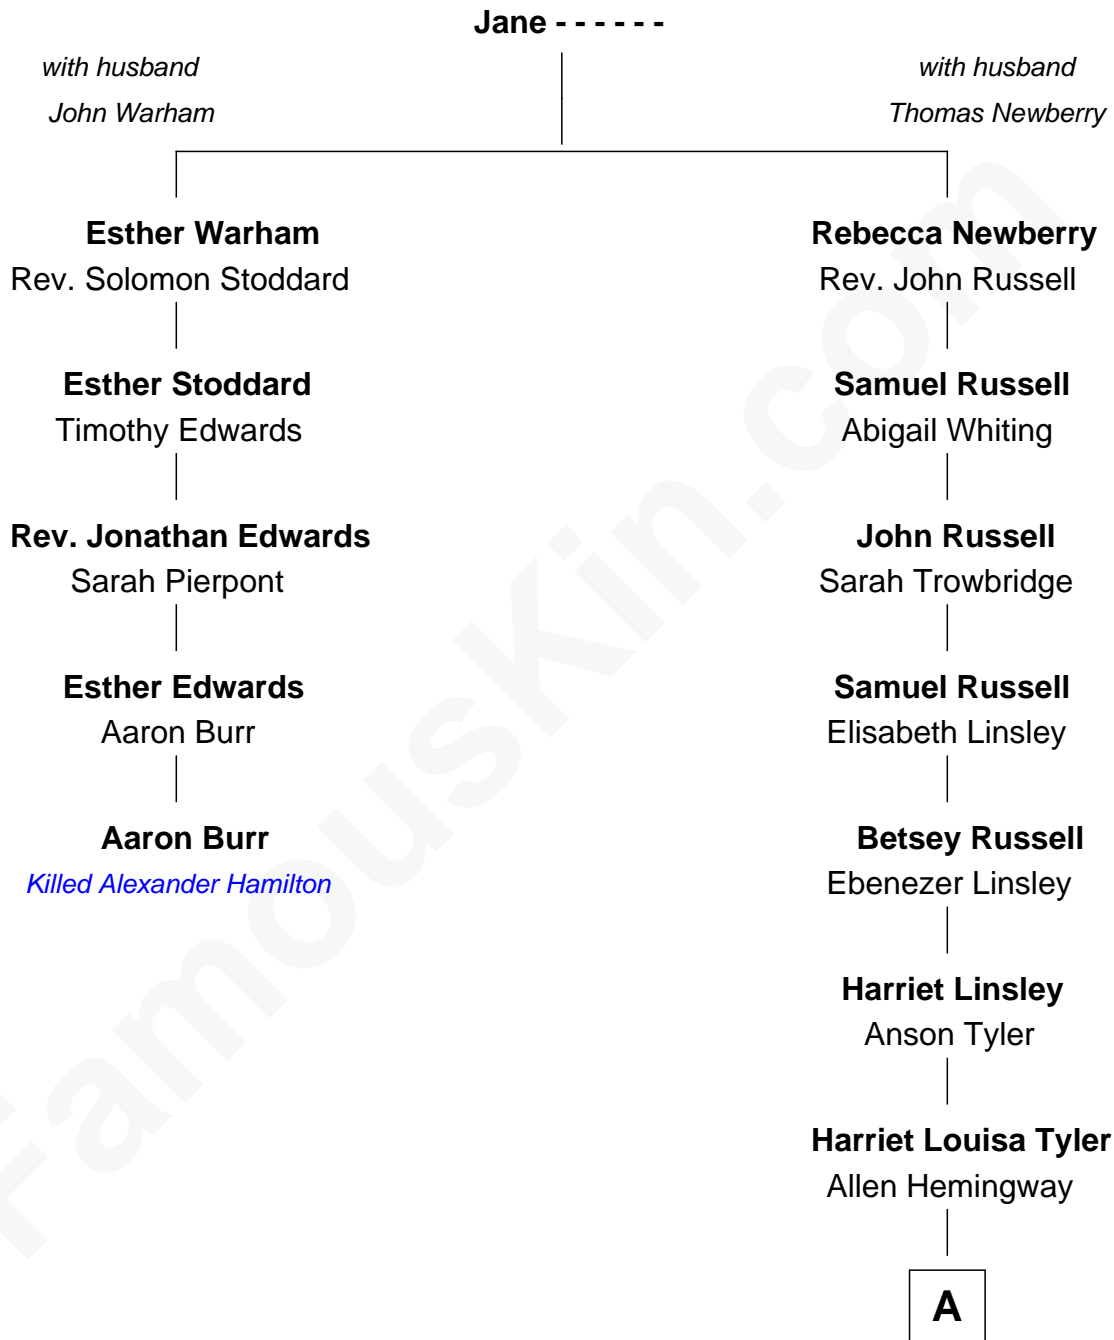

# FamousKin.com Relationship Chart of

**Aaron Burr**

*Killed Alexander Hamilton*

4th cousin 5 times removed of

**Ernest Hemingway**

*Author of The Sun Also Rises*

**A**

**Anson Tyler Hemingway**

Adelaide Edmonds

**Clarence Edmonds Hemingway**

Grace H. Hall

**Ernest Hemingway**

*Author of [The Sun Also Rises](#)*

FamousKin.com