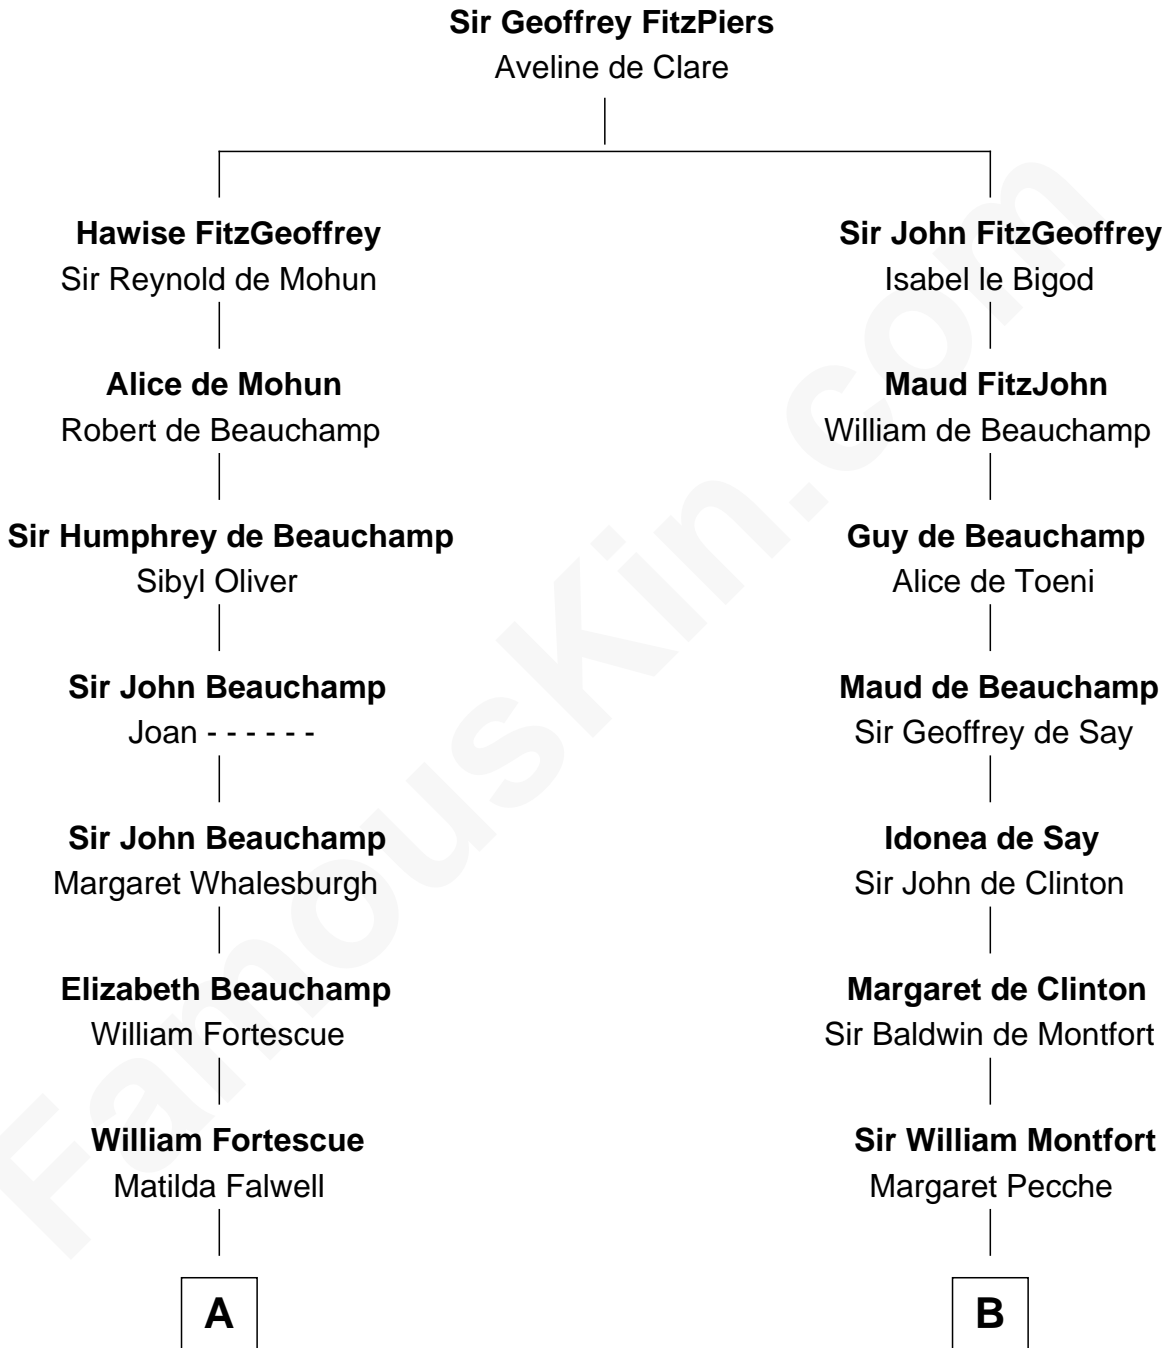

# FamousKin.com Relationship Chart of

**Aaron Burr**

*Killed Alexander Hamilton*

18th cousin 2 times removed of

**Isaac Taylor Tichenor**

*President of Auburn University*

**C**

**Esther Edwards**

Aaron Burr

**Aaron Burr**

*Killed Alexander Hamilton*

**D**

**Joseph Tichenor**

Elizabeth - - - - -

**Daniel Tichenor**

Anna Byram

**James Tichenor**

Margaret Bennett

**Isaac Taylor Tichenor**

*President of Auburn University*

FamousKin.com