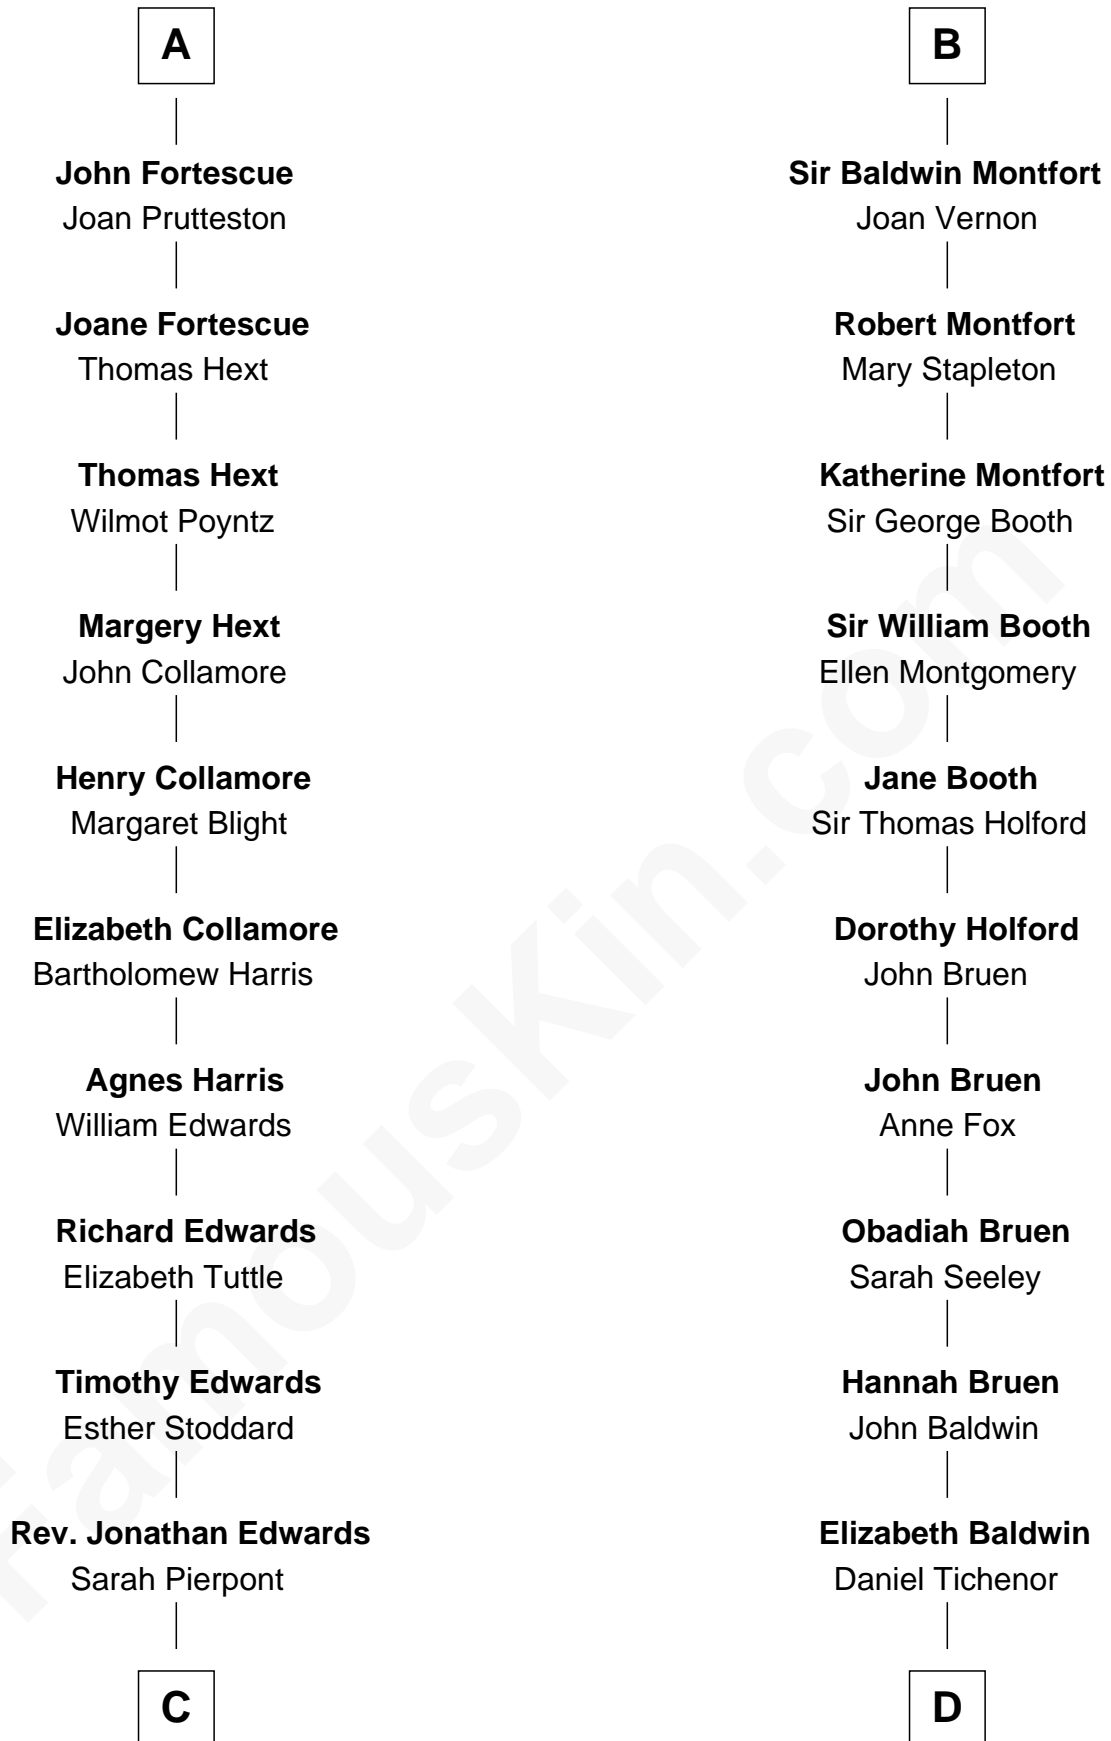

# FamousKin.com Relationship Chart of

**Aaron Burr**

*Killed Alexander Hamilton*

18th cousin 2 times removed of

**Isaac Taylor Tichenor**

*President of Auburn University*

**C**

**Esther Edwards**

Aaron Burr

**Aaron Burr**

*Killed Alexander Hamilton*

**D**

**Joseph Tichenor**

Elizabeth - - - - -

**Daniel Tichenor**

Anna Byram

**James Tichenor**

Margaret Bennett

**Isaac Taylor Tichenor**

*President of Auburn University*

FamousKin.com