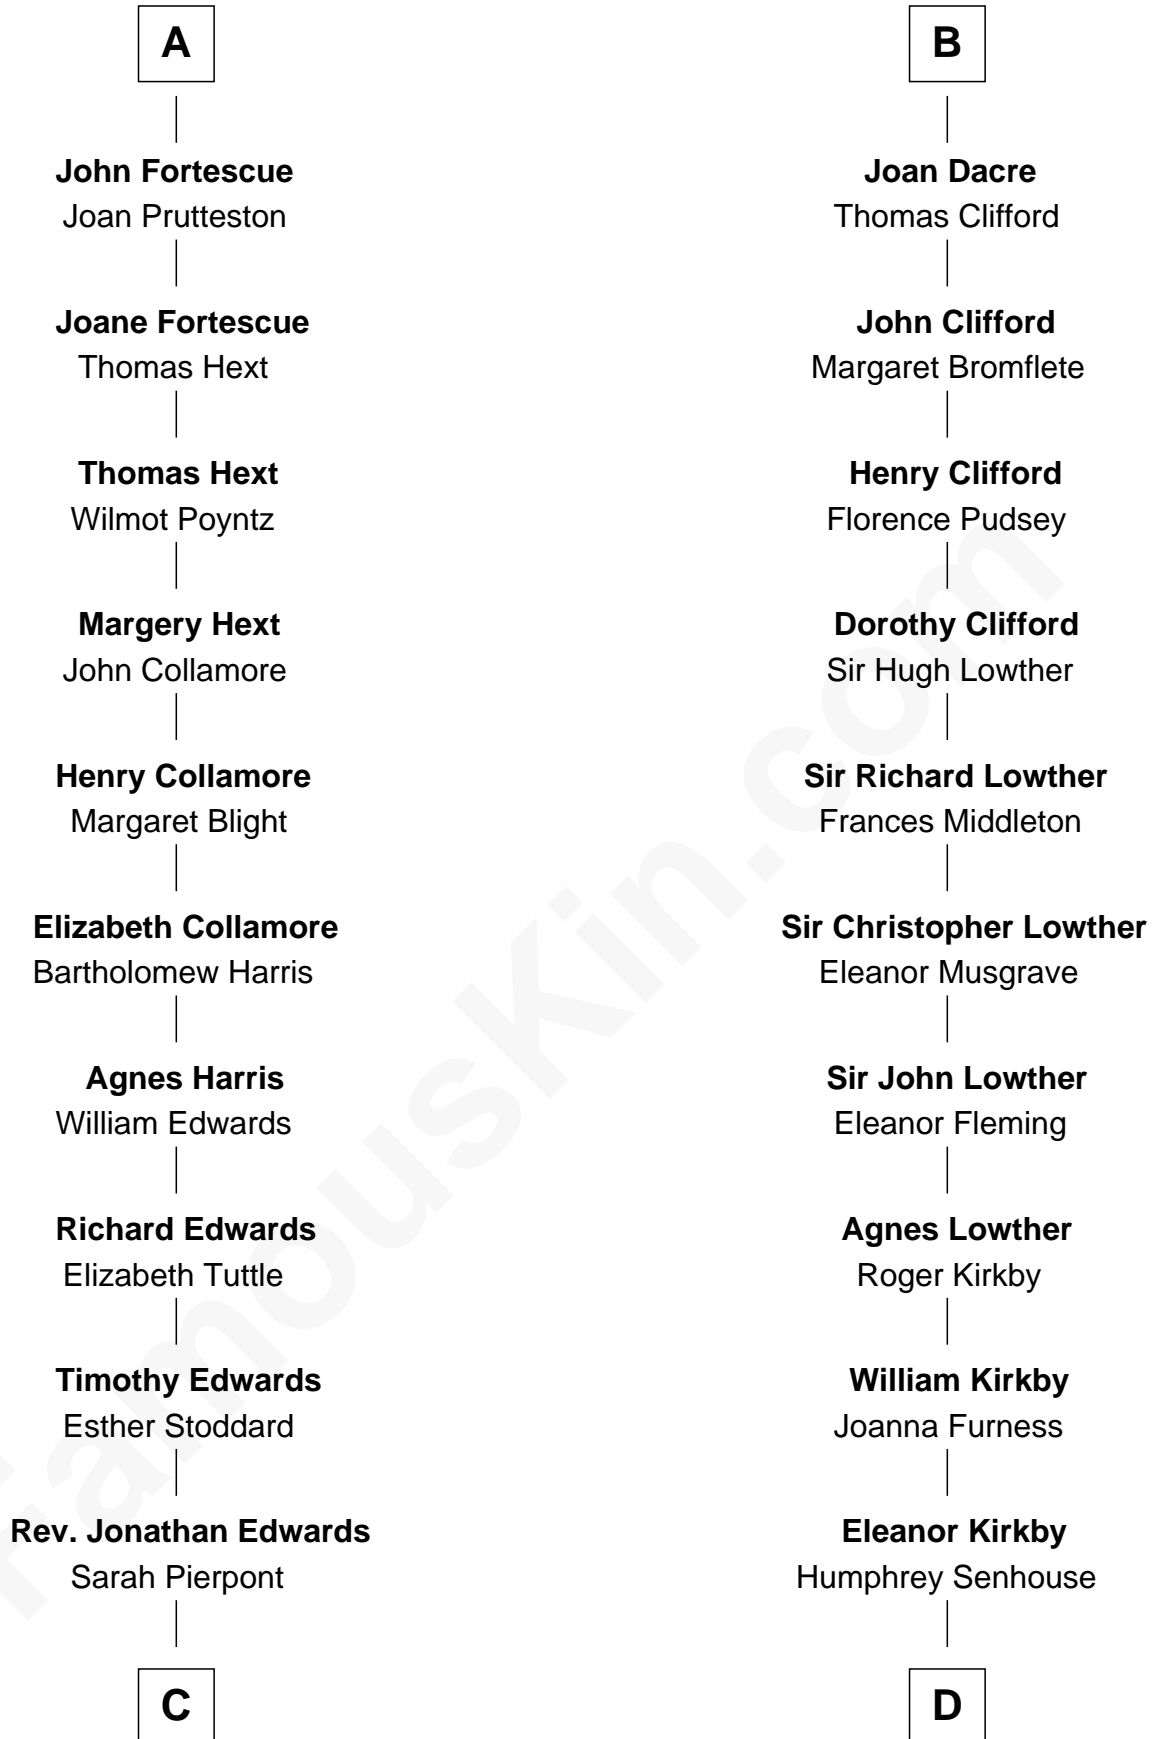

# FamousKin.com Relationship Chart of

**Aaron Burr**

*Killed Alexander Hamilton*

18th cousin 1 time removed of

**Fletcher Christian**

*Leader of the mutiny on the Bounty*

**Sir Geoffrey FitzPiers**

Aveline de Clare

**C**

**Esther Edwards**

Aaron Burr

**Aaron Burr**

*Killed Alexander Hamilton*

**D**

**Bridget Senhouse**

John Christian

**Charles Christian**

Anne Dixon

**Fletcher Christian**

*Leader of the mutiny on the Bounty*

FamousKin.com