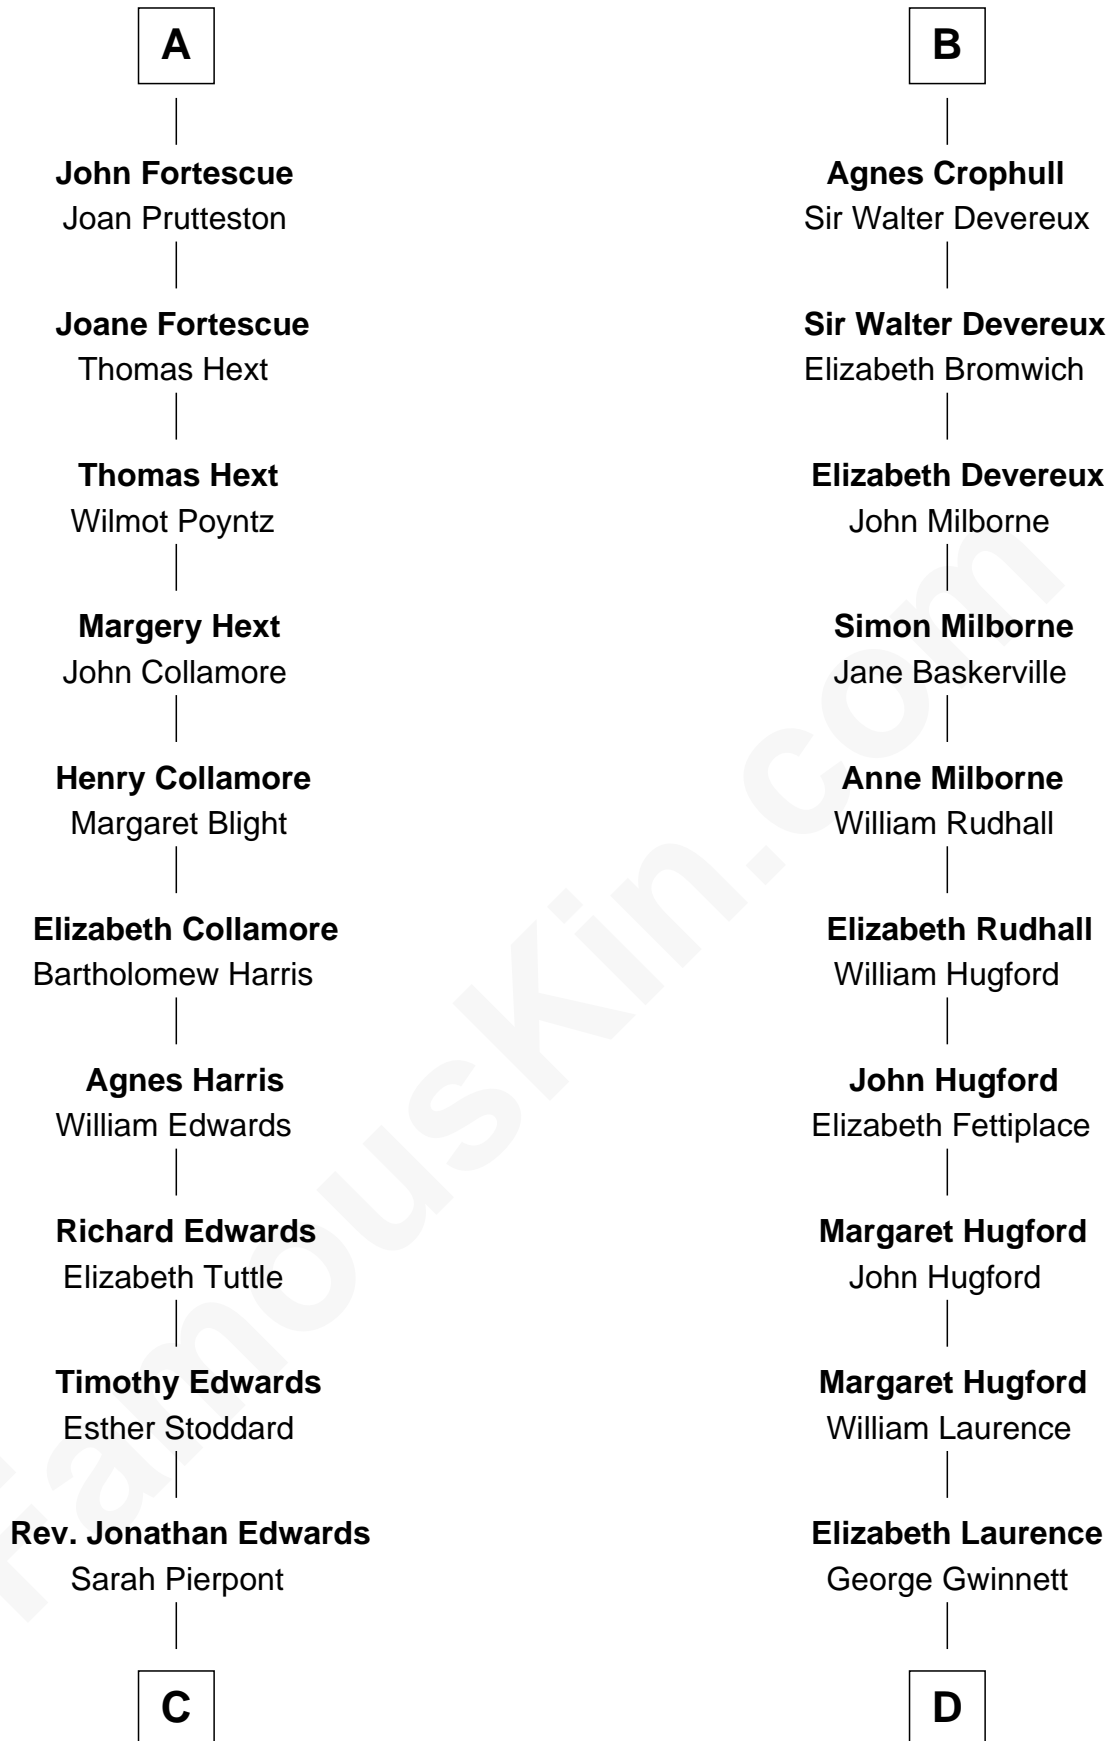

# FamousKin.com Relationship Chart of

**Aaron Burr**

*Killed Alexander Hamilton*

18th cousin 2 times removed of

**Button Gwinnett**

*Signer of the Declaration of Independence*

**C**

**Esther Edwards**

Aaron Burr

**Aaron Burr**

*Killed Alexander Hamilton*

**D**

**George Gwinnett**

Elizabeth Randle

**George Gwinnett**

Elizabeth Coxe