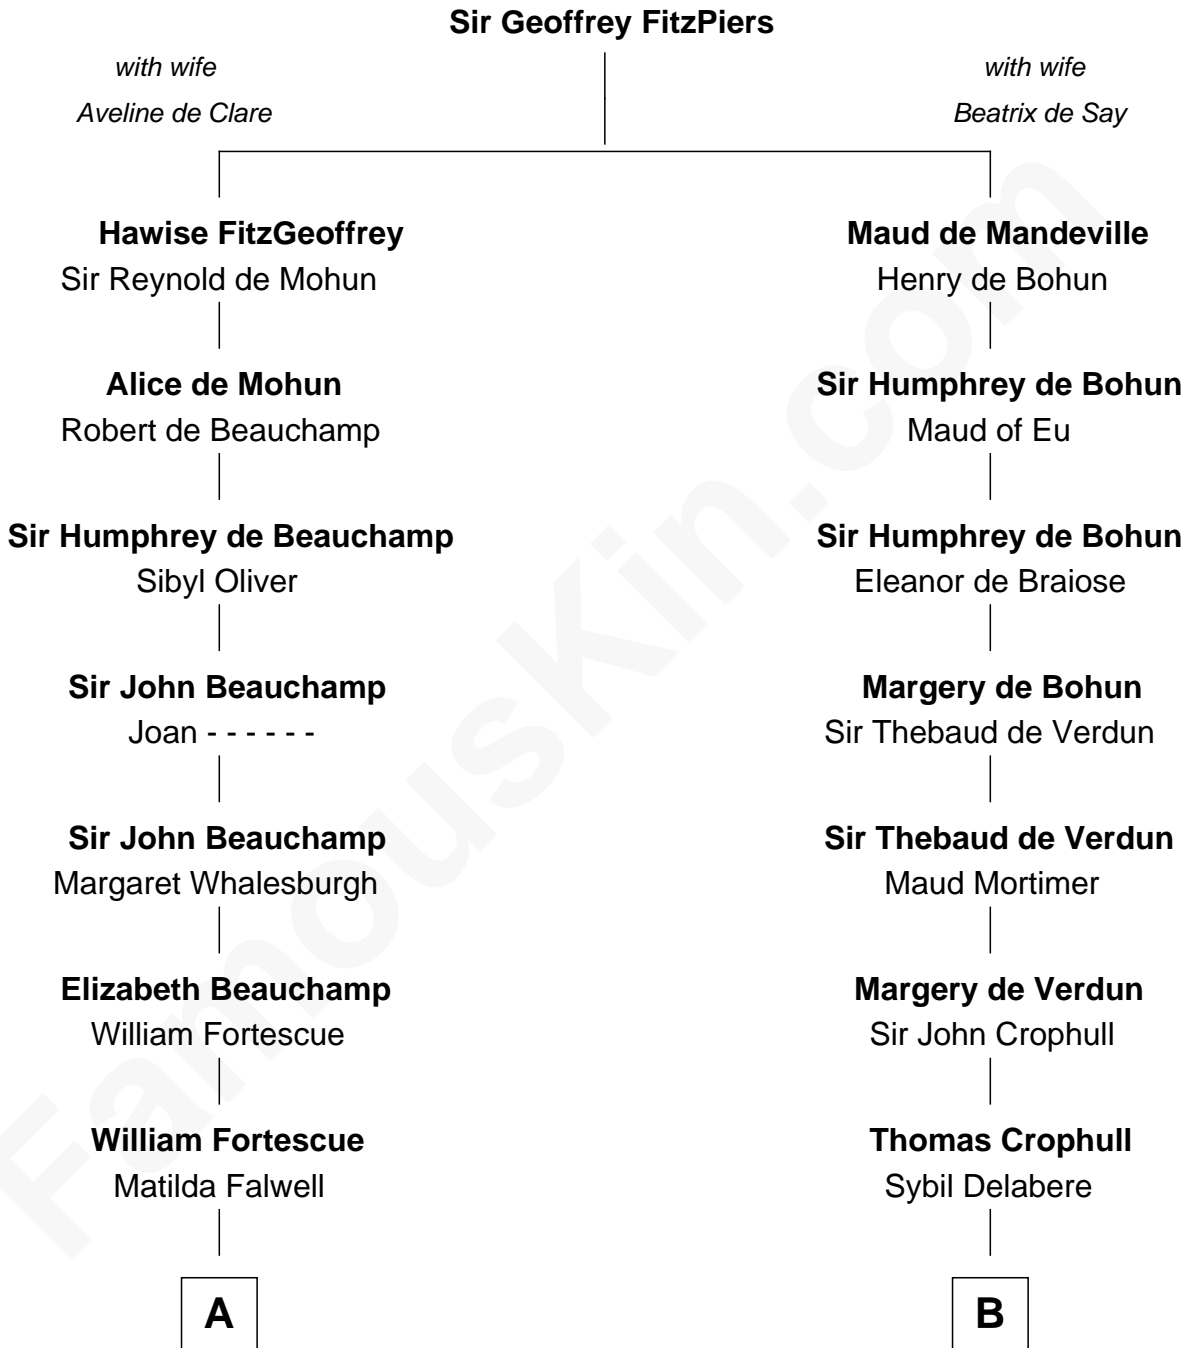

# FamousKin.com Relationship Chart of

**Aaron Burr**

*Killed Alexander Hamilton*

18th cousin 2 times removed of

**Button Gwinnett**

*Signer of the Declaration of Independence*

**C**

**Esther Edwards**

Aaron Burr

**Aaron Burr**

*Killed Alexander Hamilton*

**D**

**George Gwinnett**

Elizabeth Randle

**George Gwinnett**

Elizabeth Coxe